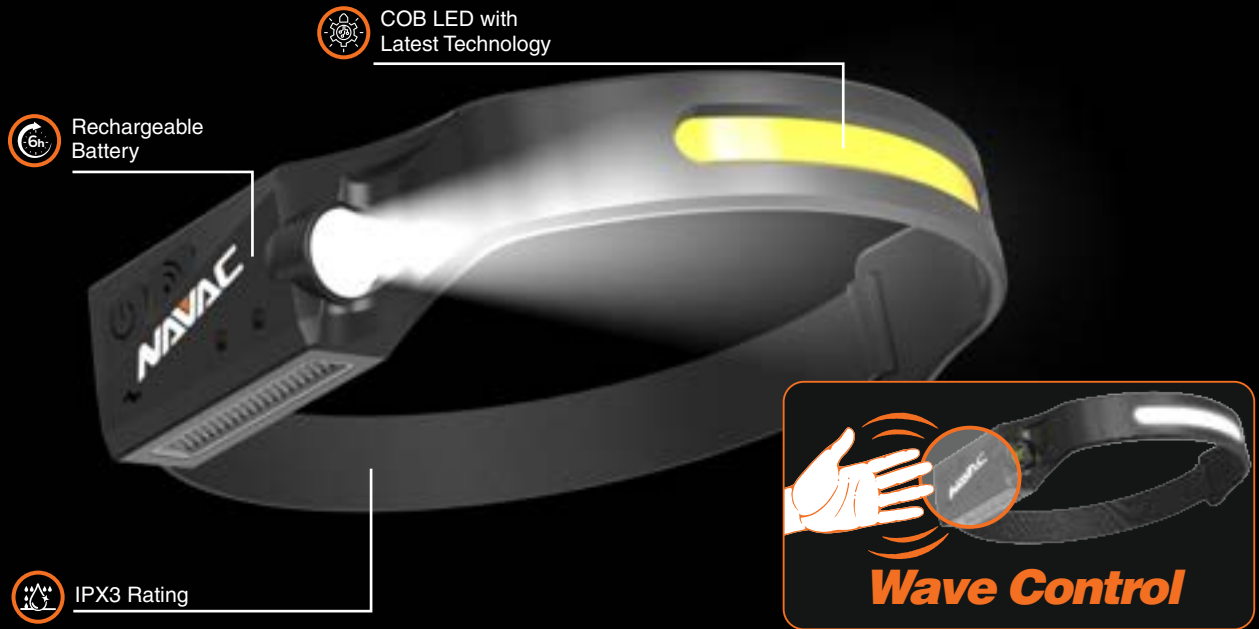

# PL2 LED Headlamp

# 350 Lumens

### Brightness

- Extra-bright at 350 lumens
- Long-distance illumination up to 330 feet