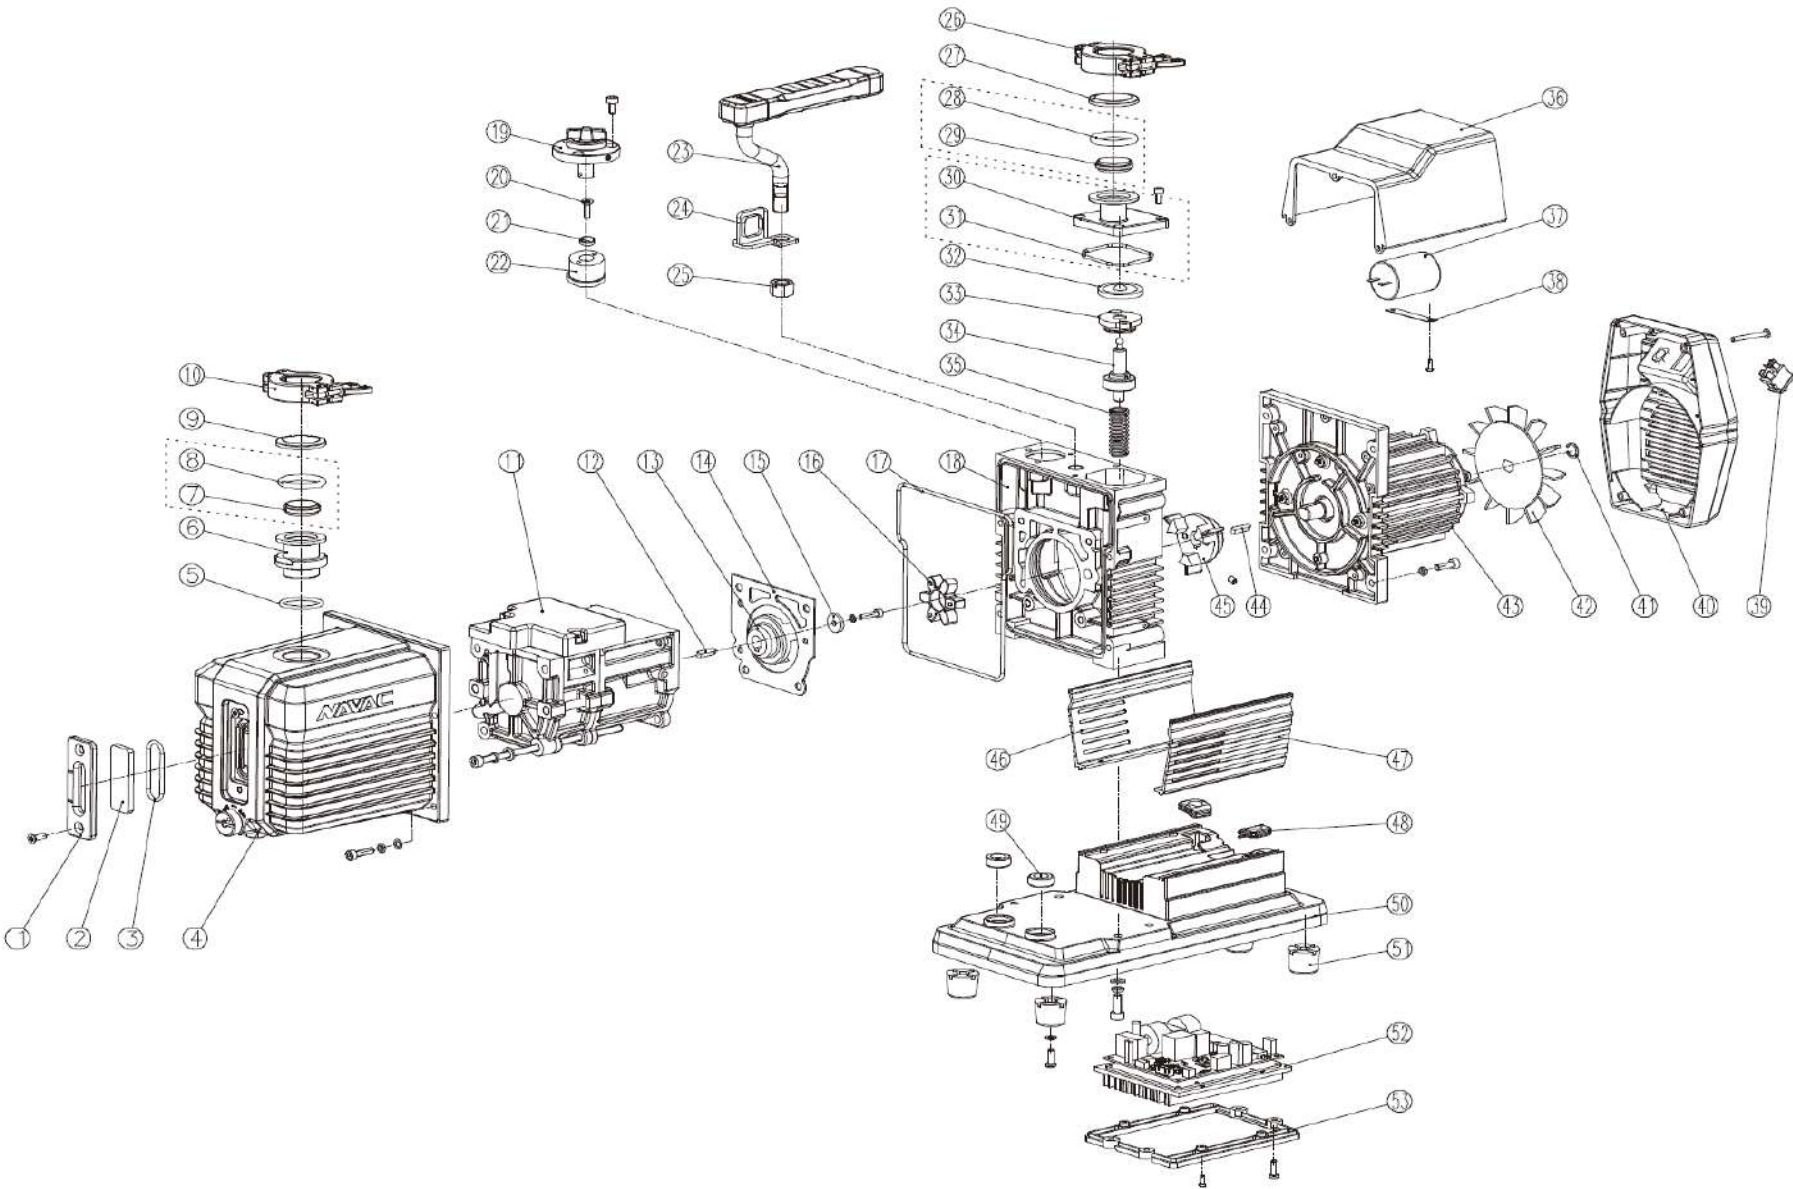

NP12DA1 Parts Diagram

Ref No.	Part No.	Description
1	P012001	Oil Lens Cover
2	P012002	Oil Lens
3	P012003	0-ring of Oil Lens
4	P012004	Oil Housing
5	P012041	Outlet Gasket
6	P012042	Outlet KF25
7+8	NPS325	Center Ring + 0-ring
9	NPS525	Flange
10	NPS225	Clamp
11	P012006A	Not Available. Please order Pump Rebuild Kit
12	P012044	Flat Key
13	P012007	Coupling
14	P012008	Gasket
15	P012045	Gasket
16	P012046	Elastic Coupling
17	P012009	0-ring of Oil Housing
18	P012010	Trestle (Not Available)
19	P012011	Gas Ballast Assy
20	P012047	Screw
21	P012048	Pressure Plate
22	P012049	Valve Sleeve for Gas
23	P012012	Handle
24	P012013	Hook
25	P012014	Nut
26	NPS225	Clamp
27	NPS525	Flange
28+29	NPS425	0-ring + Filter
30+31	NLET25KF	Inlet KF25 + 0-ring of the Inlet Port
32	P012021	Anti -siphon valve plate
33	P012022	Anti - siphon valve cap
34	P012023	Anti - siphon piston assy
35	P012024	Anti - siphon spring
36	P012025	Top Cover
37	P012026	Capacitor
38	P012027	Capacitor Hook
39	P012050	Power Switch
40	P012028	Rear Cover Assy
41	P012029	Elastic Collar
42	P012030	Fan
43	P012031	DC Motor Assy (Not Available)
44	P012051	Flat Key
45	P012032	Coupling
46	P012033	Guard Board I
47	P012034	Guard Board II
48	P012035	Sheath
49	P012036	Rubber Gasket
50	P012037	Base Plate
51	P012038	Rubber Feet
52	P012039	Controller Assy
53	P012040	Cover Plate
Not Shown	NKR-12DA	Pump Rebuild Kit