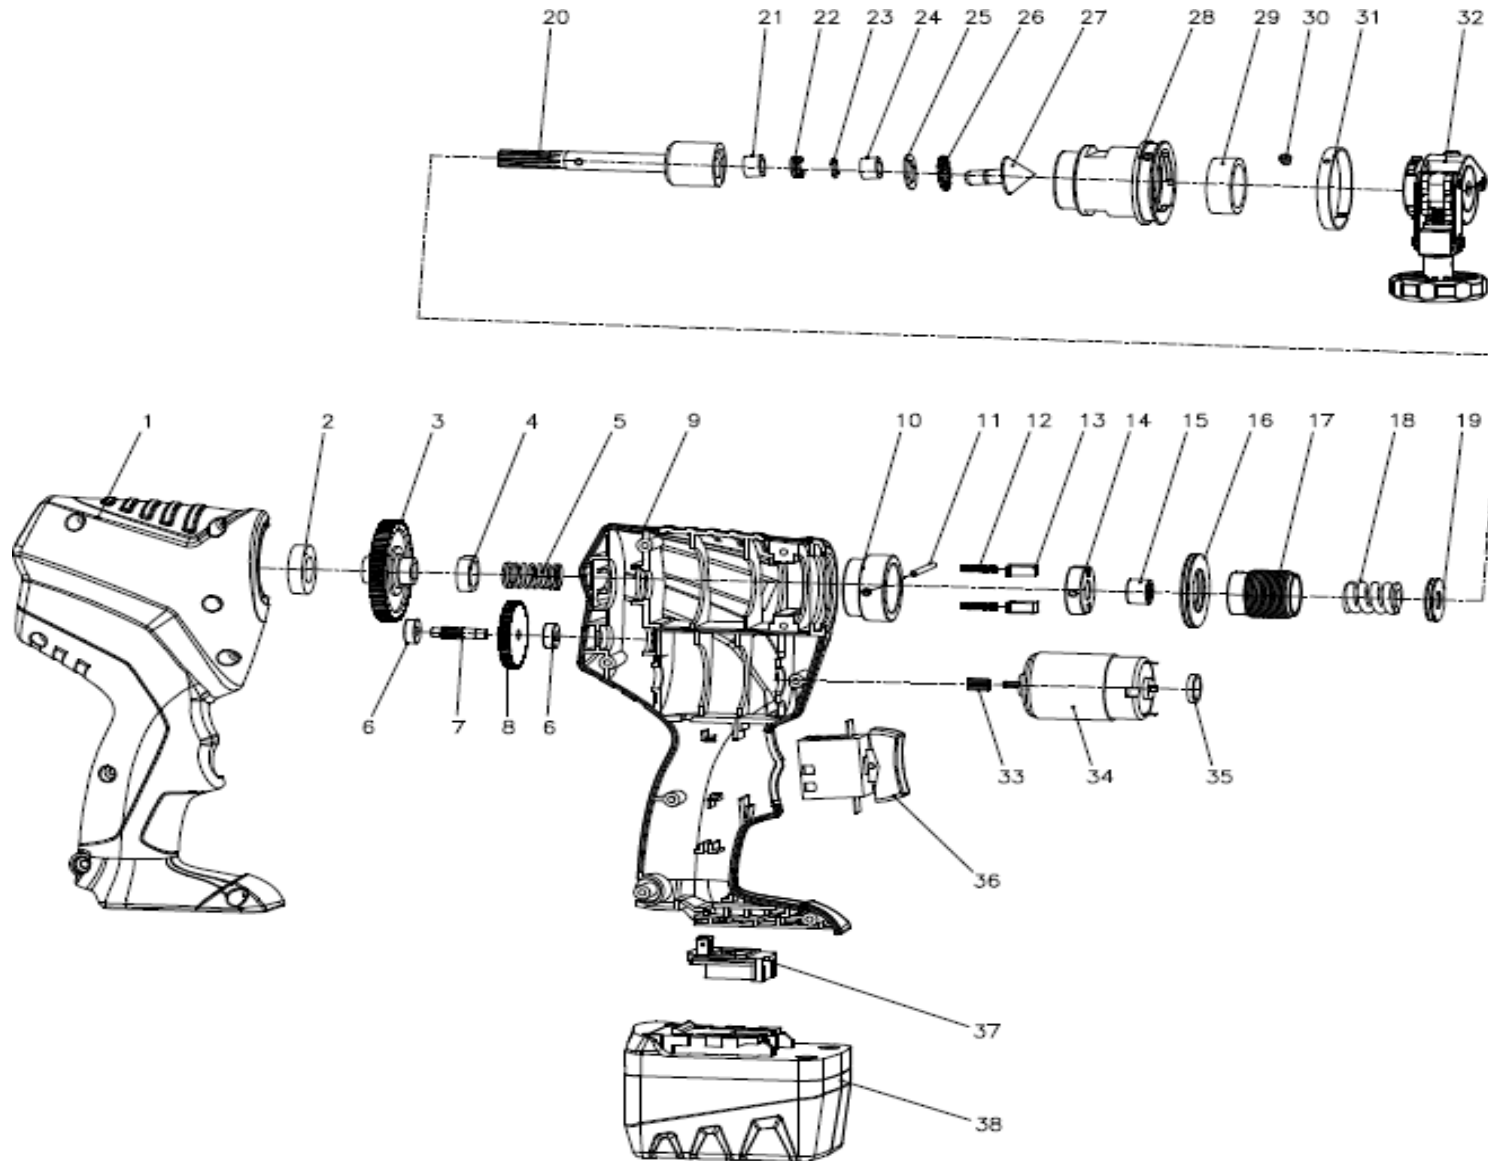

NEF6Li Parts Diagram

Ref #	Part no.	Description
1	EF00001	Right Casing
2	EF00002	Ball Bearing
3	EF00003	Gear
4	EF00004	Oil-retaining Bearing
5	EF00005	Auxiliary Spring
6	EF00006	First order reduction module
9	EF00009	Left Casing
10	EF00010	Expanding Shaft Assembly
25	EF00025	Washer
26	EF00026	Thrust Needle Roller Bearing
27	EF00027	Flare Cone
28	EF00028	Flare Body Assy
30	EF00030	Locating Pin
31	EF00031	Elastic Ring
32	EF00032	Expander body asm
33	EF00033	Motor Assy
36	EF00036	Switch
37	EF00037	Power Supply Connection
38	EF00038	Battery Asm
Not Available	Not Available	Charger
Not Shown	EF00042-1	1/2" Core
Not Shown	EF00042-2	3/8" Core
Not Shown	EF00042-3	5/16" Core
Not Shown	EF00042-4	5/8" Core
Not Shown	EF00042-5	3/4" Core
Not Shown	EF00042-6	1/4" Core