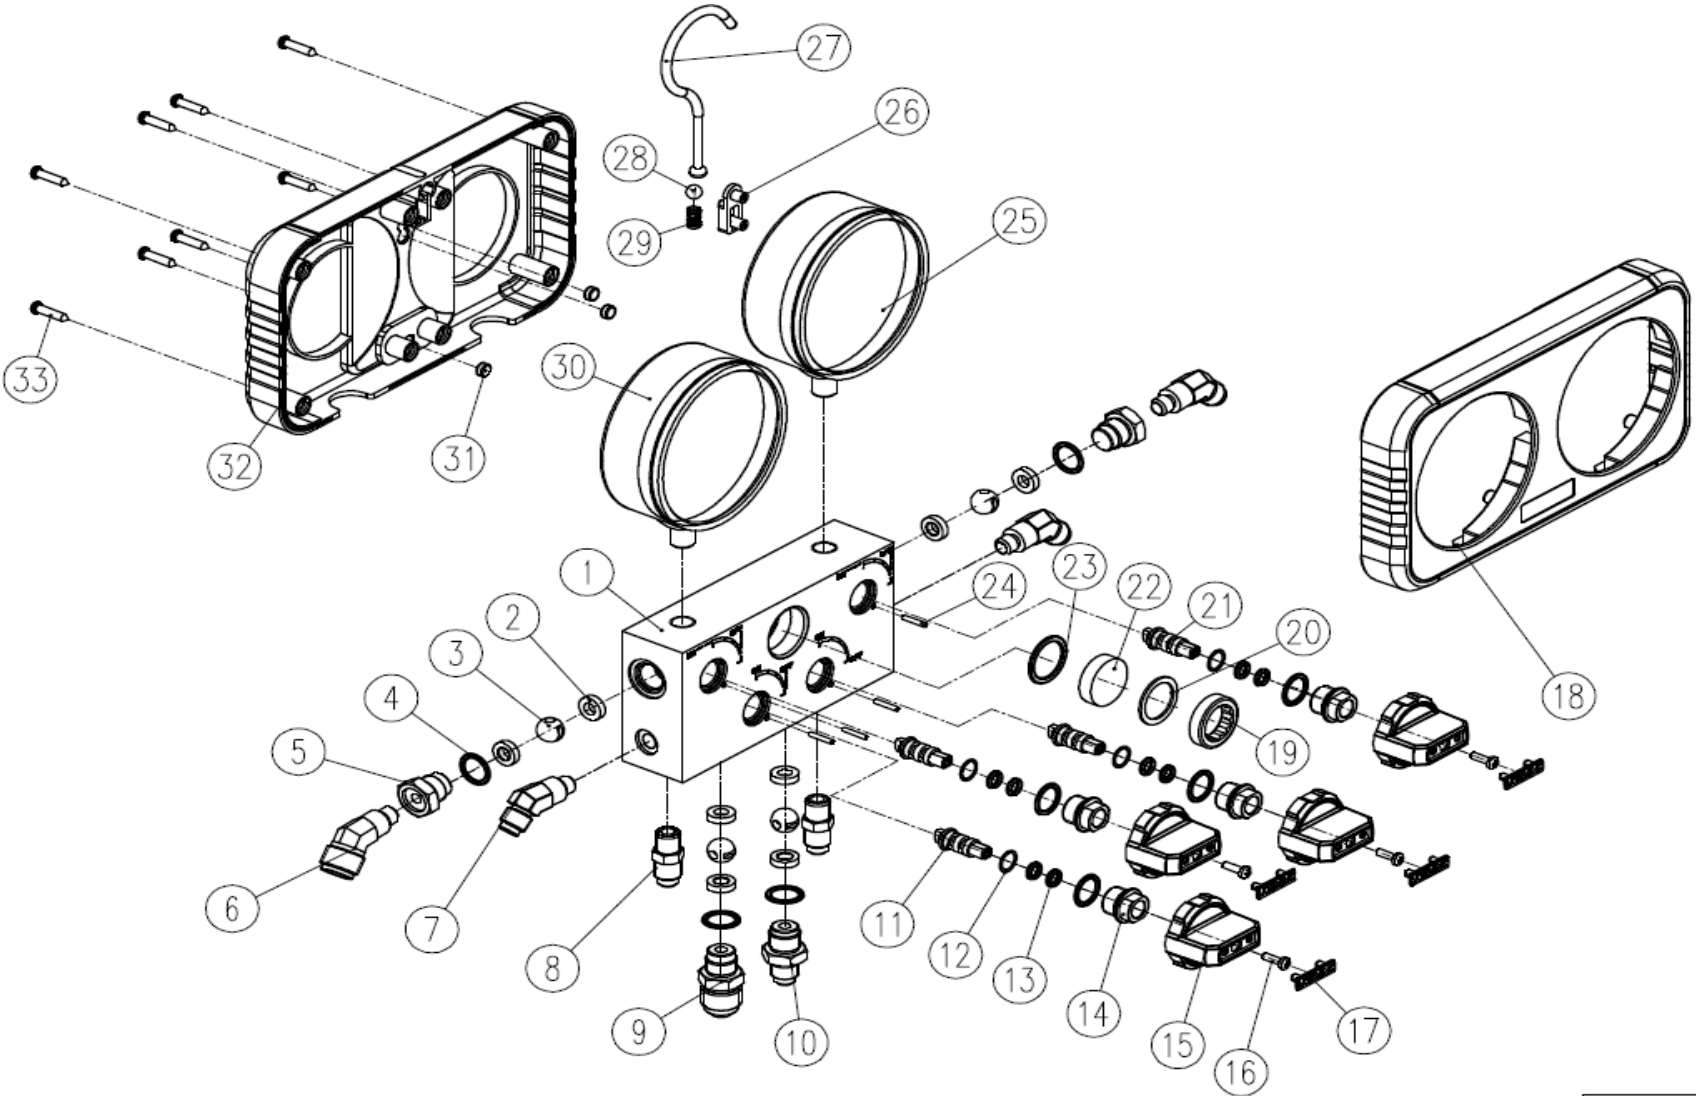

N4A4H Parts Diagram

Ref No.	Part No.	Description
1	MA04D001	Valve Block
2	MA04D002	White Washer
3	MA04D003	Valve Ball
4	MA04D004	O-Ring
5	MA04D005	Brass Connector
6	MA04D006	Inlet Port
7	MA04D007	Dead port
8	MA04D008	Gauge connector
9	MA04D009	Connector VII
10	MA04D010	connector IV
11	MA04D011	Revolving bar
12	MA04D012	Gasket
13	MA04D013	O ring
14	MA04D014	Revolving bar seat
15	MA04D015	Knob
16	MA04D016	Screw M3*10
17	MA04D017	Knob cover
18	MA02039	Front cover
19	MA04D019	Gland nut
20	MA04D020	Gasket
21	MA04D021	Revolving bar
22	MA04D022	sight glass
23	MA04D023	O ring
24	MA04D024	Round pin
25	NMH11H	High pressure gauge
26	MA04D026	Fixed block
27	MA04D027	Hook
28	MA04D028	steel ball
29	MA04D029	Spring
30	NMH11L	Low pressure gauge
31	MA04D031	Magnet
32	MA02028	Back cover
33	MA04D033	Bolt
Not Shown	RC16040	1/2" - 5/16" adapter