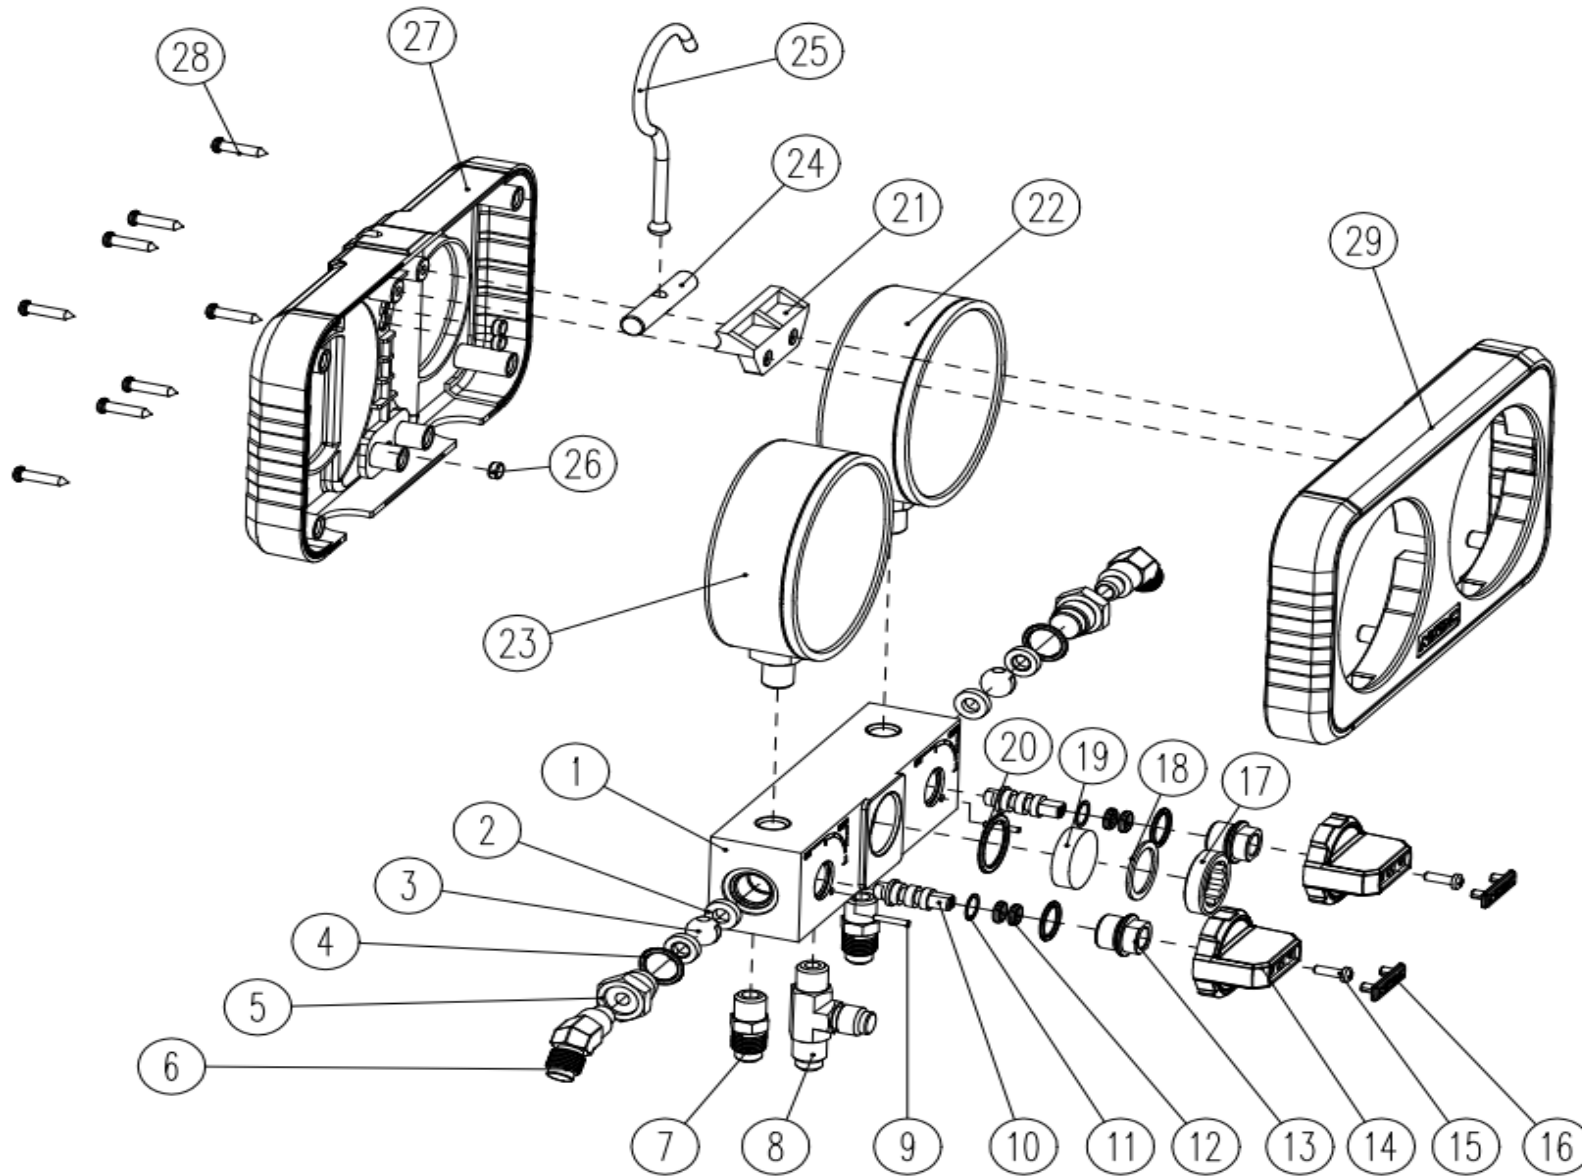

N2A4B Parts Diagram

Ref No.	Part No.	Description
1	MA02001	Valve Assembly
2	MA02002	Plastic Gasket
3	MA02003	Ball
4	MA02004	O-Ring
5	MA02005	Connector
6	MA02006	Angled Dead Port
7	MA02007	Gauge connector
8	MA02008	T connector
9	MA02009	Round Pin
10	MA02010	Revolving bar
11	MA02011	Gasket
12	MA02012	O-ring
13	MA02013	Revolving bar seat
14	MA02014	Knob
15	MA02015	Bolt
16	MA02016	Knob cover
17	MA02017	Gland nut
18	MA02018	Gasket
19	MA02019	Gland nut
20	MA02020	O-ring
21	MA02034	Fixed block
22	NMH12H	High pressure gauge
23	NMH12L	Low pressure gauge
24	MA02037	Steel Rod
25	MA02025	Hook
26	MA02026	Magnet
27	MA02038	Back cover
28	MA02029	Screw
29	MA02039	Front cover
Not Shown	MA02031	Filter screen
Not Shown	MA02033	Case