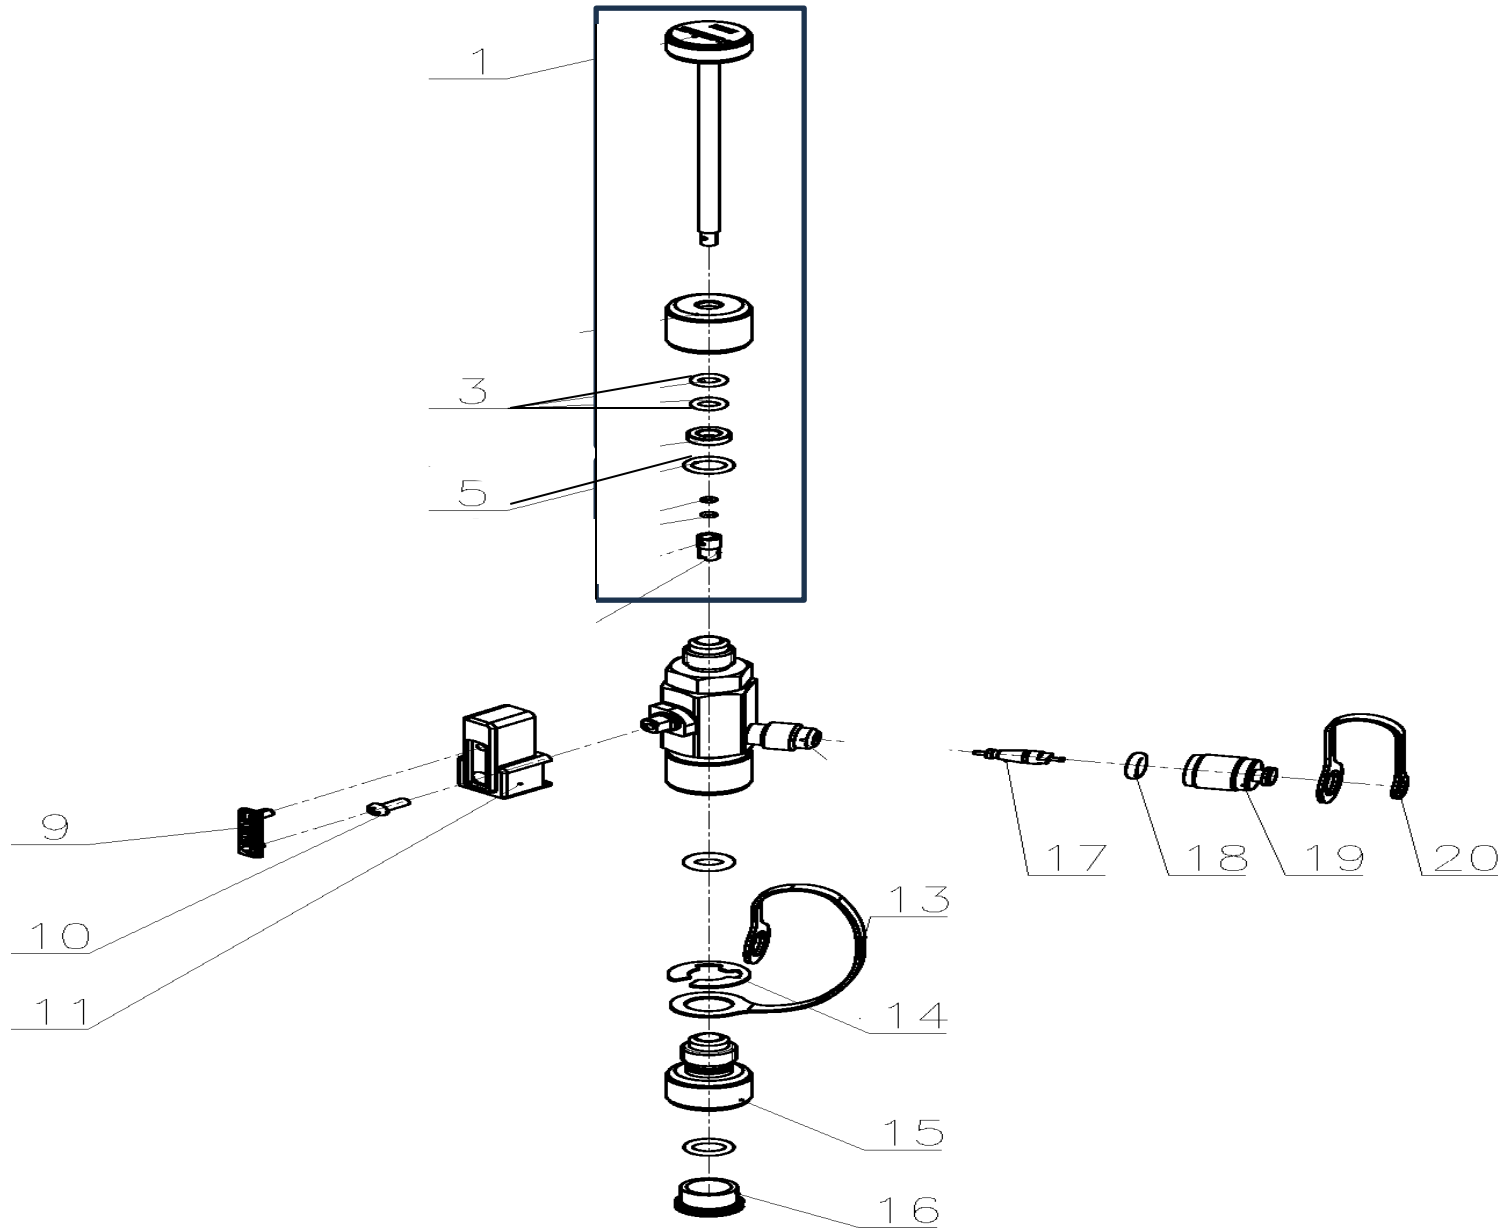

NVR1 Parts Diagram

Ref No.	Part No.	Description
1	VR01001	Stem Assembly
3	F9011	NVR1 Repair Kit
5	F9011	NVR1 Repair Kit
9	VR01009	Lid
10	VR01010	Screw
11	VR01011	Knob
13	VR01013	Strip
14	VR01014	Check Ring
15	VR01015	5/16" Nut
16	F9011	NVR1 Repair Kit
17	F9011	NVR1 Repair Kit
18	F9011	NVR1 Repair Kit
19	VR01019	Cap
20	VR01020	Strip