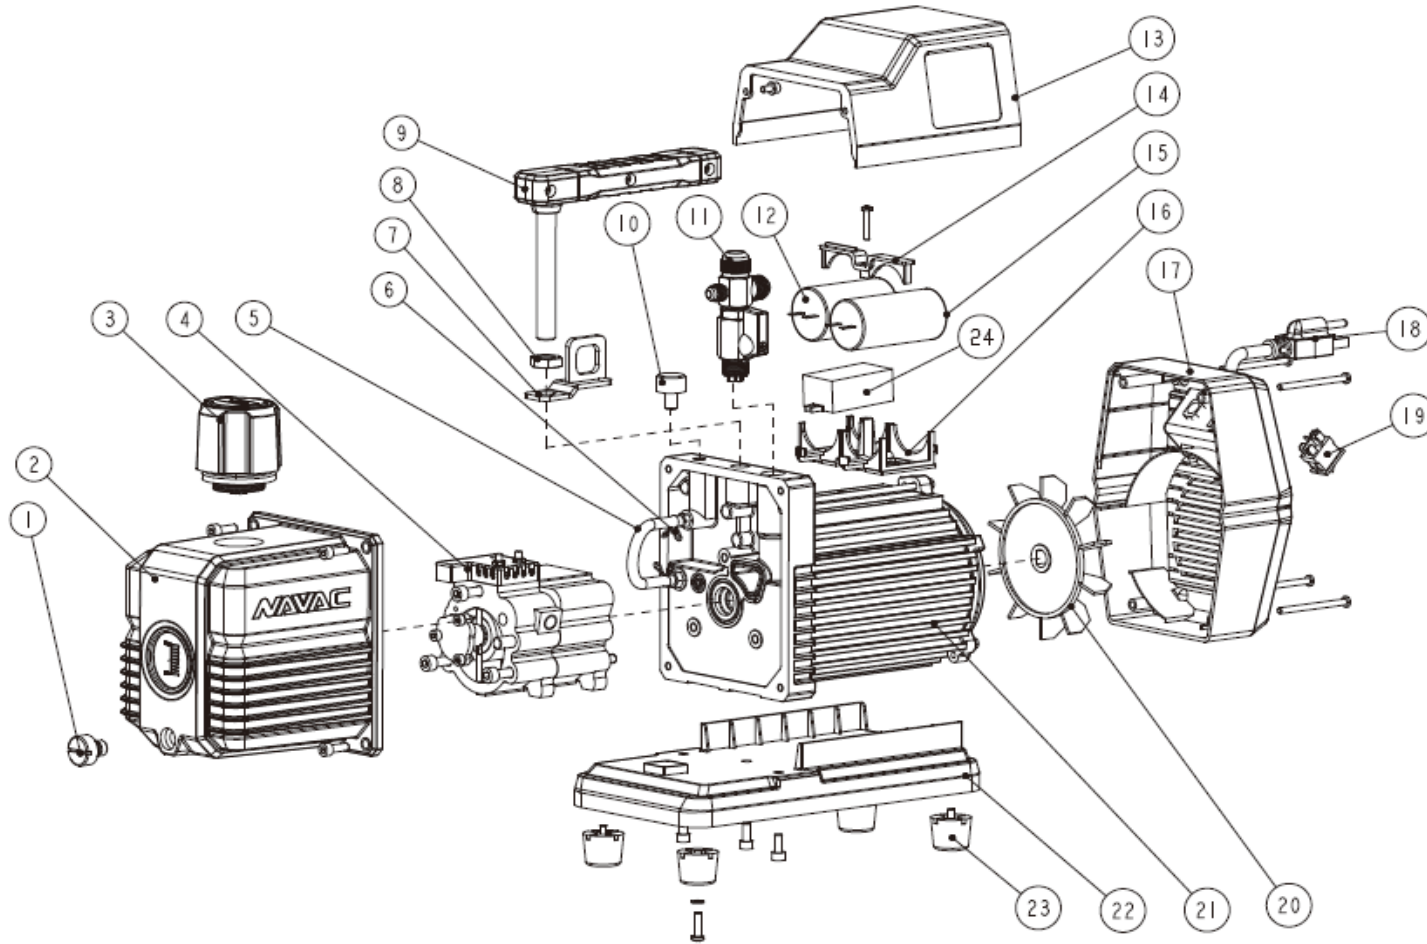

NP7DP2 Parts Diagram

Ref No	Part No.	Description
1	P040001	Oil Drain
2	P040002	Oil Housing
3	P040003	Exhaust Filter and Noise Reducer
4	P070004	Not Available. Please order Pump Rebuild Kit
5	P040005	Rubber Tube
6	P040006	Jump Ring
7	P040007	Hook
8	P040008	Nut
9	P040009	Handle
10	P040010	Gas Ballast
11	P040011	Inlet Port
12	P070012	Running Capatitor
13	P040013	Top cover
14	P040014	Plate
15	P070015	Start Capacitor
16	P040016	Pedestal
17	P070017	Rear cover
18	P040018	Power Cord
19	P040019	Switch
20	P040020	Fan
21	P070021	Motor (Not Available)
22	P040022	Plate
23	P040023	Rubber Feet
24	P070024	Electronic starter
Not Shown	NKR-7DP	Pump Rebuild kit
Not Shown	P040002-1	Oil Sump Gasket