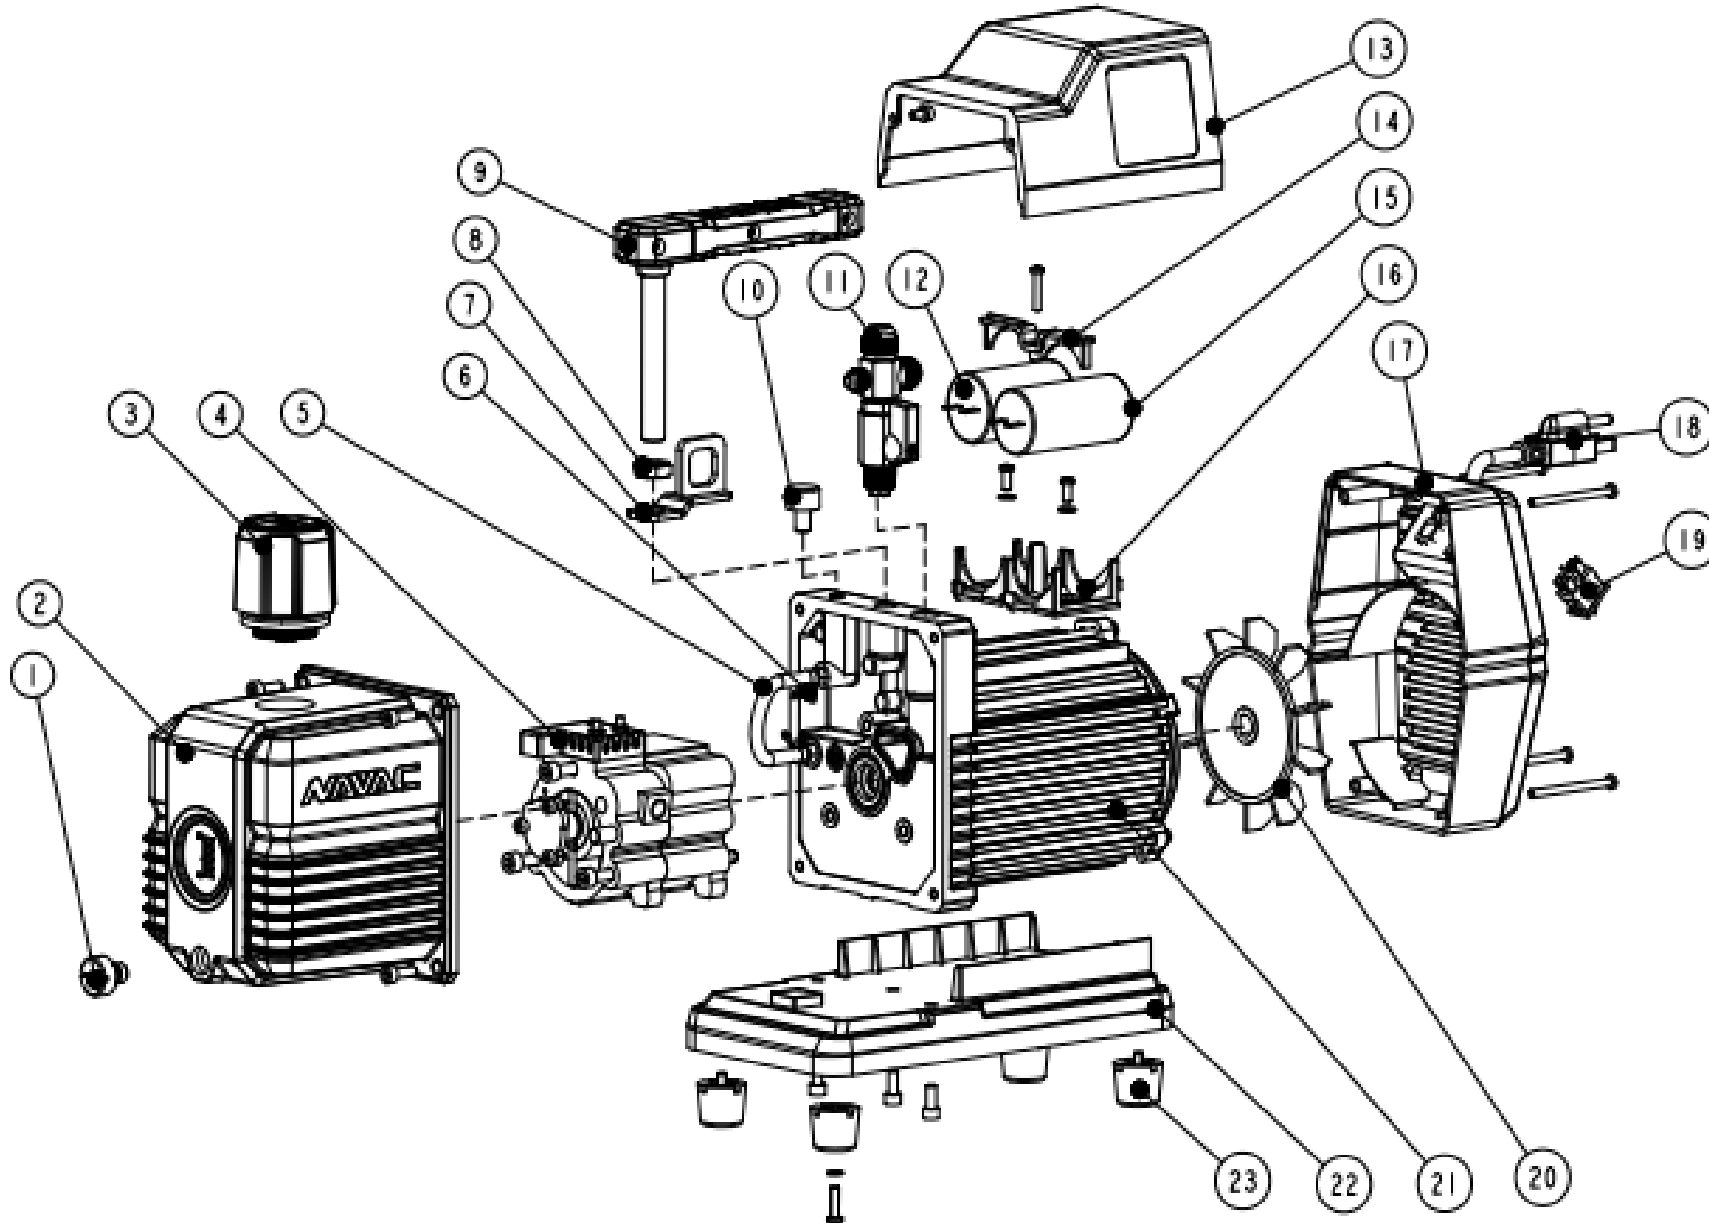

NP7DP Parts Diagram

Ref No.	Part No.	Description
1	P040001	Oil Drain Cap
2	P040002	Oil Sump
3	P040003	Exhaust Filter
4	P070004	Not Available please order Pump Rebuild Kit below
5	P040005	Rubber Tube
6	P040006	Jump Ring
7	P040007	Hook
8	P040008	Nut
9	P040009	Handle
10	P040010	Gas Ballast
11	P040011	Inlet Port
12	P070012	Running Capacitor
13	P040013	Top cover
14	P040014	Capacitor Holder (top)
15	P070015	Start Capacitor
16	P040016	Capacitor Holder (bottom)
17	P070017	Rear cover
18	P040018	Power Cord
19	P040019	Switch
20	P040020	Fan Blade
21	P070021	Motor Not Available)
22	P040022	Plate
23	P040023	Rubber Feet
Not Shown	NKR-7DP	Pump Rebuild Kit
Not Shown	P040002-1	Oil Sump Gasket