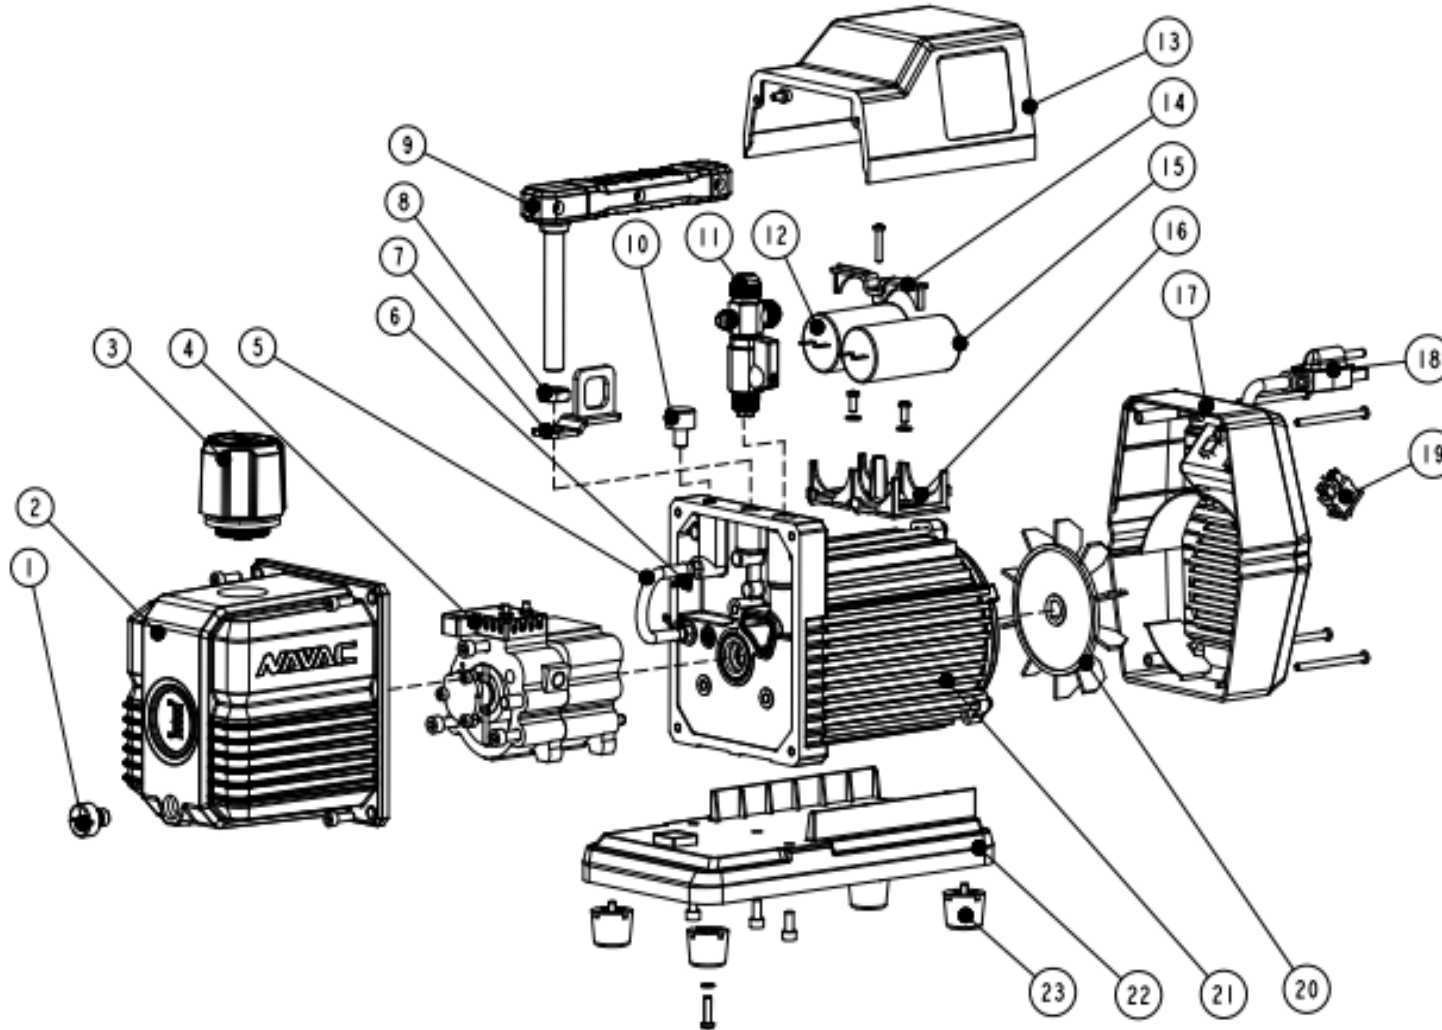

NP5DP Parts Diagram

Ref No.	Part No.	Description
1	P040001	Oil Drain
2	P040002	Oil Housing
3	P040003	Exhaust Filter and Noise Reducer
4	P040004	Not Available Please order Pump Rebuild Kit
5	P040005	Rubber Tube
6	P040006	Jump Ring
7	P040007	Hook
8	P040008	Nut
9	P040009	Handle
10	P040010	Gas Ballast
11	P040011	Inlet Port
12	P040012	Running Capatitor
13	P040013	Top cover
14	P040014	Plate
15	P040015	Start Capatitor
16	P040016	Pedestal
17	P040017	Rear cover
18	P040018	Power Cord
19	P040019	Switch
20	P040020	Fan
21	P040021	Motor (Not Available)
22	P040022	Plate
23	P040023	Rubber Feet
Not Shown	NKR-4DP	Pump Rebuild Kit
Not shown	P040002-1	Oil Sump Gasket