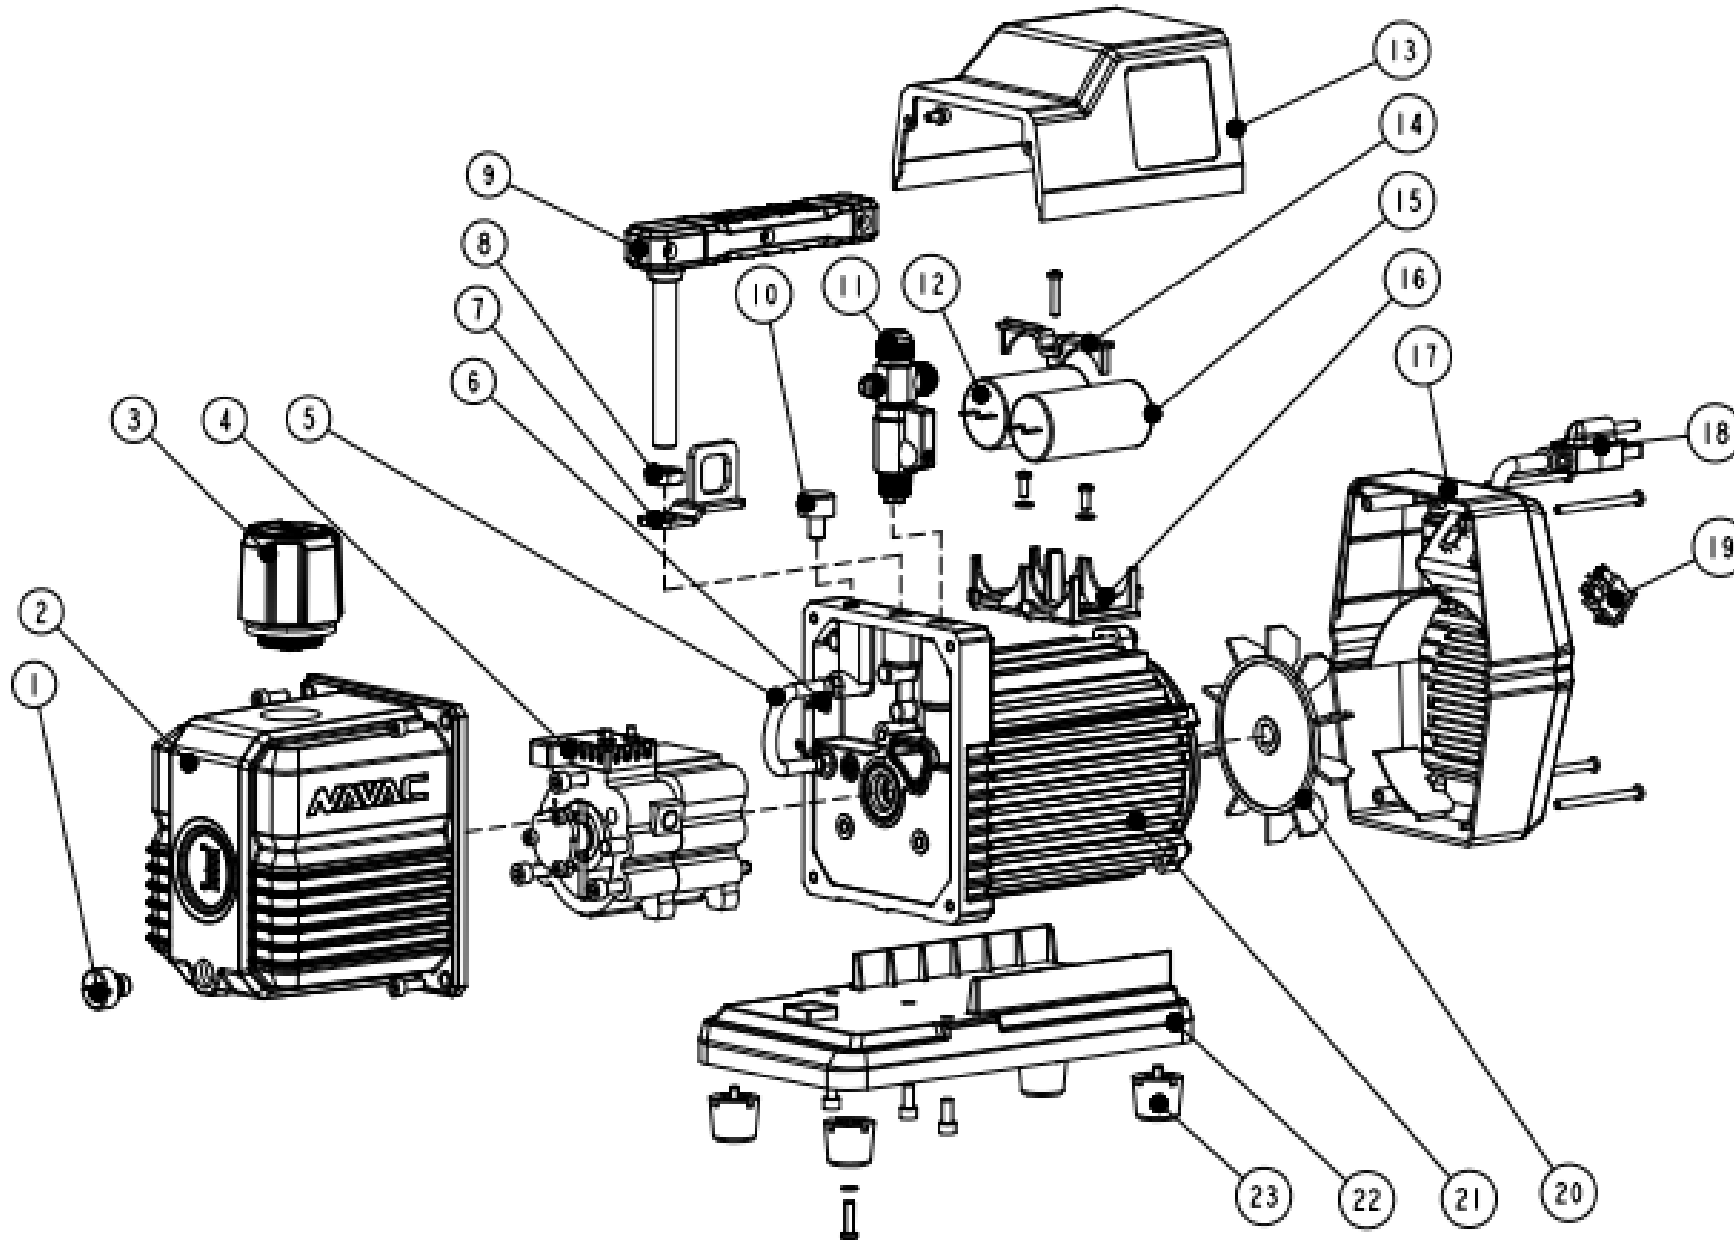

NP4DP Parts Diagram

Ref No.	Part No.	Description
1	P040001	Oil Drain Cap
2	P040002	Oil Sump
3	P040003	Exhaust Filter
4	P040004	Not Available please order Pump Rebuild Kit below
5	P040005	Rubber Tube
6	P040006	Jump Ring
7	P040007	Hook
8	P040008	Nut
9	P040009	Handle
10	P040010	Gas Ballast
11	P040011	Inlet Port
12	P040012	Running Capacitor
13	P040013	Top cover
14	P040014	Capacitor Holder (top)
15	P040015	Start Capacitor
16	P040016	Capacitor Holder (bottom)
17	P040017	Rear cover
18	P040018	Power Cord
19	P040019	Switch
20	P040020	Fan Blade
21	P040021	Motor (Not Available)
22	P040022	Plate
23	P040023	Rubber Feet
Not Shown	NKR-4DP	Pump Rebuild Kit
Not Shown	P040002-1	Oil Sump Gasket