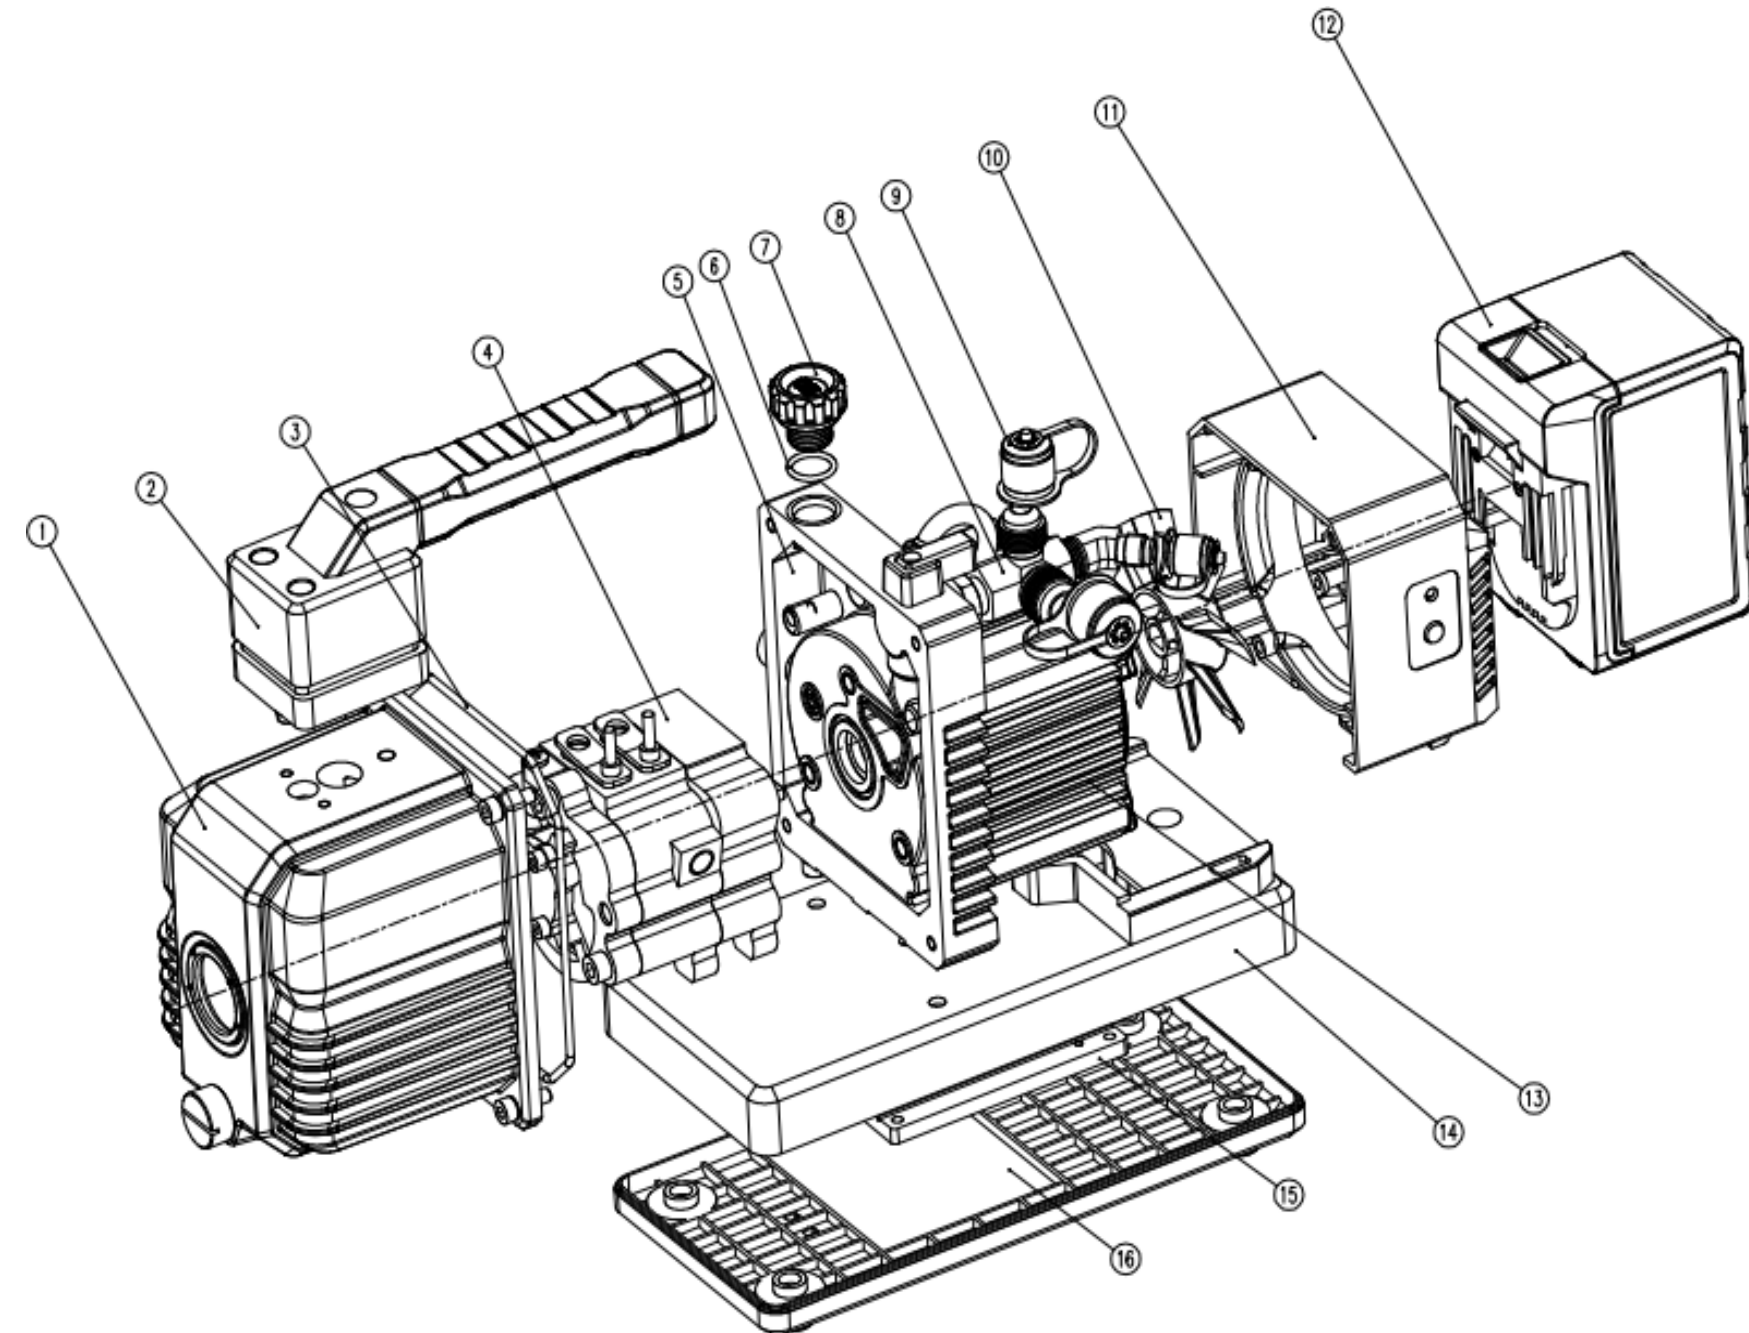

# NP4DLM Parts Diagram

Ref No.	Part No.	Description
1	P04001	Oil Sump
2	P04002	Handle Assy
3	P04003	O-ring (Oil Sump)
4	P04004	Not Available please order Pump Rebuild Kit below
5	P04005	Trestle (Not Available)
6	P04006	O-ring
7	P04007	Oil Fill Cap
8	P04008	Inlet Port
9	P04009	Inlet Cap Set
10	P04010	Fan Blade
11	P04011	Rear Cover Assy
12	NBP2	Battery Pack
13	P04013	Motor (Not Available)
14	P04014	Base Plate
15	P04015	Controller PCB
16	P04016	Cover Plate
Not Shown	NC2	Charger
Not Shown	NKR-4DL	Pump Rebuild Kit
Not Shown	RC16038	Oil Drain Cap