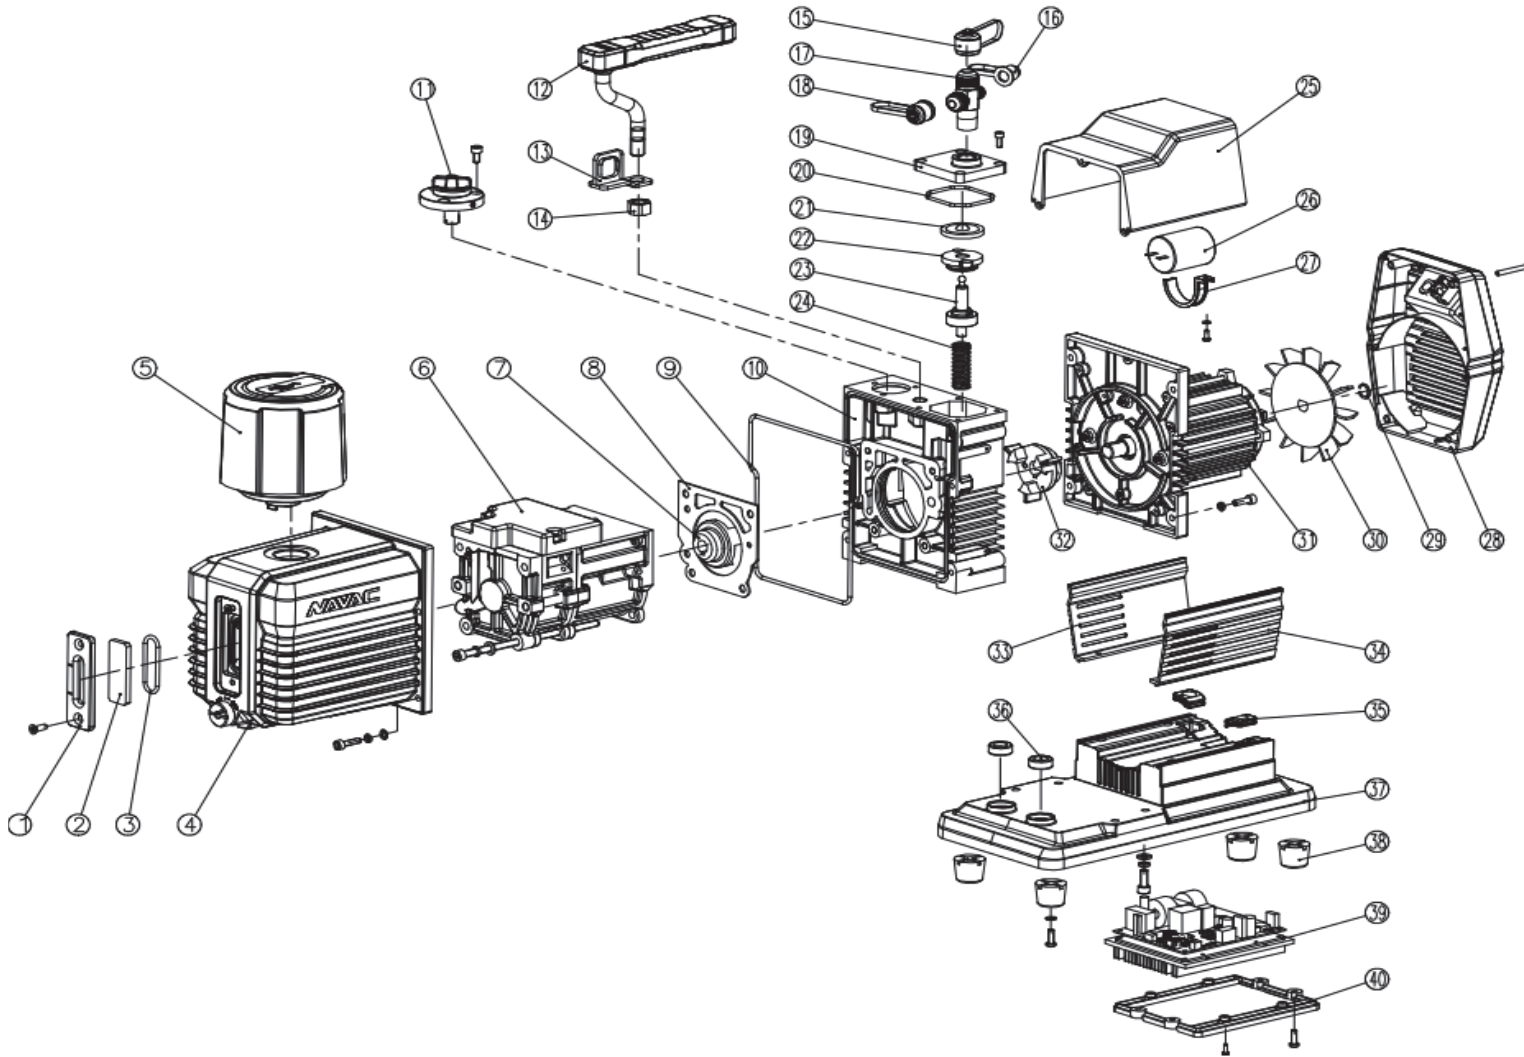

# NP12DM Parts Diagram

Ref No.	Part No.	Part Name
1	P012001	Oil Lens Cover
2	P012002	Oil Lens
3	P012003	O-ring of Oil Lens
4	P012004	Oil Sump
5	NF43	Exhaust Filter
6	P012006	Not Available please order Pump RebuildKit below
7	P012007	Coupling
8	P012008	Gasket
9	P012009	O-ring of Oil Housing
10	P012010	Trestle (Not Available)
11	P012011	Gas Ballast Assy
12	P012012	Handle
13	P012013	Hook
14	P012014	Nut
15	P012015	1/2" Cap
16	P012016	1/4" Cap
17	P012017	Inlet Port
18	P012018	3/8" Cap
19	P012019	Base of Inlet Port
20	P012020	O-ring of Inlet Port
21	P012021	Backflow valveplate
22	P012022	Backflow valvecap
23	P012023	Backflow pistonAssy
24	P012024	Backflow spring
25	P012025	Top Cover
26	P012026	Capacitor
27	P012027	Capacitor hook
28	P012028	Rear Cover Assy
29	P012029	Elastic Collar
30	P012030	Fan
31	P012031	DC Motor Assy ( Not Available)
32	P012032	Coupling
33	P012033	Side Guard I
34	P012034	Side Guard II
35	P012035	Sheath
36	P012036	Rubber Gasket
37	P012037	Base Plate
38	P012038	Rubber Feet
39	P012039	Controller Assy
40	P012040	Cover Plate
Not Shown	NKR-12D	Pump Rebuild Kit