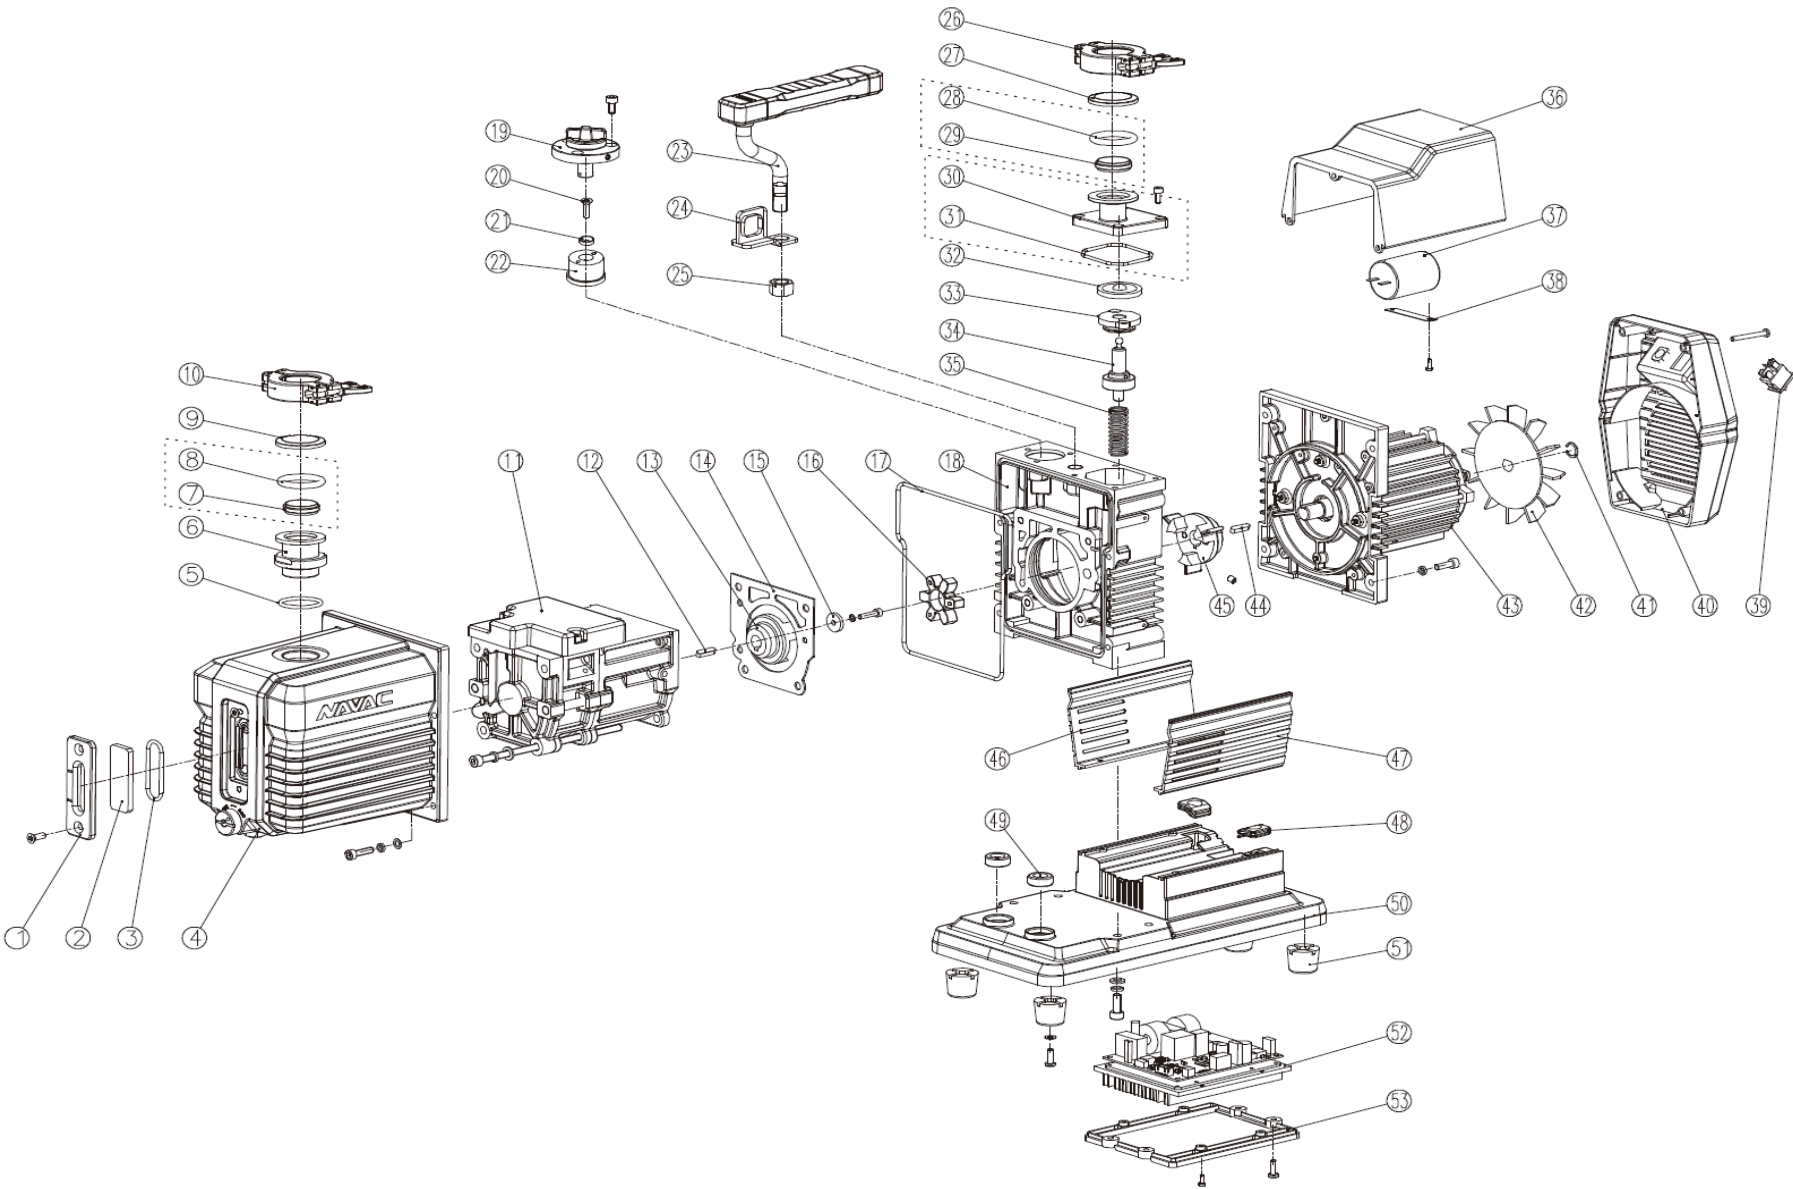

# NP12DA1 Parts Diagram

Ref No.	Part No.	Description
1	P012001	Oil Lens Cover
2	P012002	Oil Lens
3	P012003	0-ring of Oil Lens
4	P012004	Oil Housing
5	P012041	Outlet Gasket
6	P012042	Outlet KF25
7+8	NPS325	Center Ring + 0-ring
9	NPS525	Flange
10	NPS225	Clamp
11	P012006A	Not Available. Please order Pump Rebuild Kit
12	P012044	Flat Key
13	P012007	Coupling
14	P012008	Gasket
15	P012045	Gasket
16	P012046	Elastic Coupling
17	P012009	0-ring of Oil Housing
18	P012010	Trestle (Not Available)
19	P012011	Gas Ballast Assy
20	P012047	Screw
21	P012048	Pressure Plate
22	P012049	Valve Sleeve for Gas
23	P012012	Handle
24	P012013	Hook
25	P012014	Nut
26	NPS225	Clamp
27	NPS525	Flange
28+29	NP425	0-ring + Filter
30+31	NLET25KF	Inlet KF25 + 0-ring of the Inlet Port
32	P012021	Anti -siphon valve plate
33	P012022	Anti - siphon valve cap
34	P012023	Anti - siphon piston assy
35	P012024	Anti - siphon spring
36	P012025	Top Cover
37	P012026	Capacitor
38	P012027	Capacitor Hook
39	P012050	Power Switch
40	P012028	Rear Cover Assy
41	P012029	Elastic Collar
42	P012030	Fan
43	P012031	DC Motor Assy ( Not Available)
44	P012051	Flat Key
45	P012032	Coupling
46	P012033	Guard Board I
47	P012034	Guard Board II
48	P012035	Sheath
49	P012036	Rubber Gasket
50	P012037	Base Plate
51	P012038	Rubber Feet
52	P012039	Controller Assy
53	P012040	Cover Plate
Not Shown	NKR-12DA	Pump Rebuild Kit