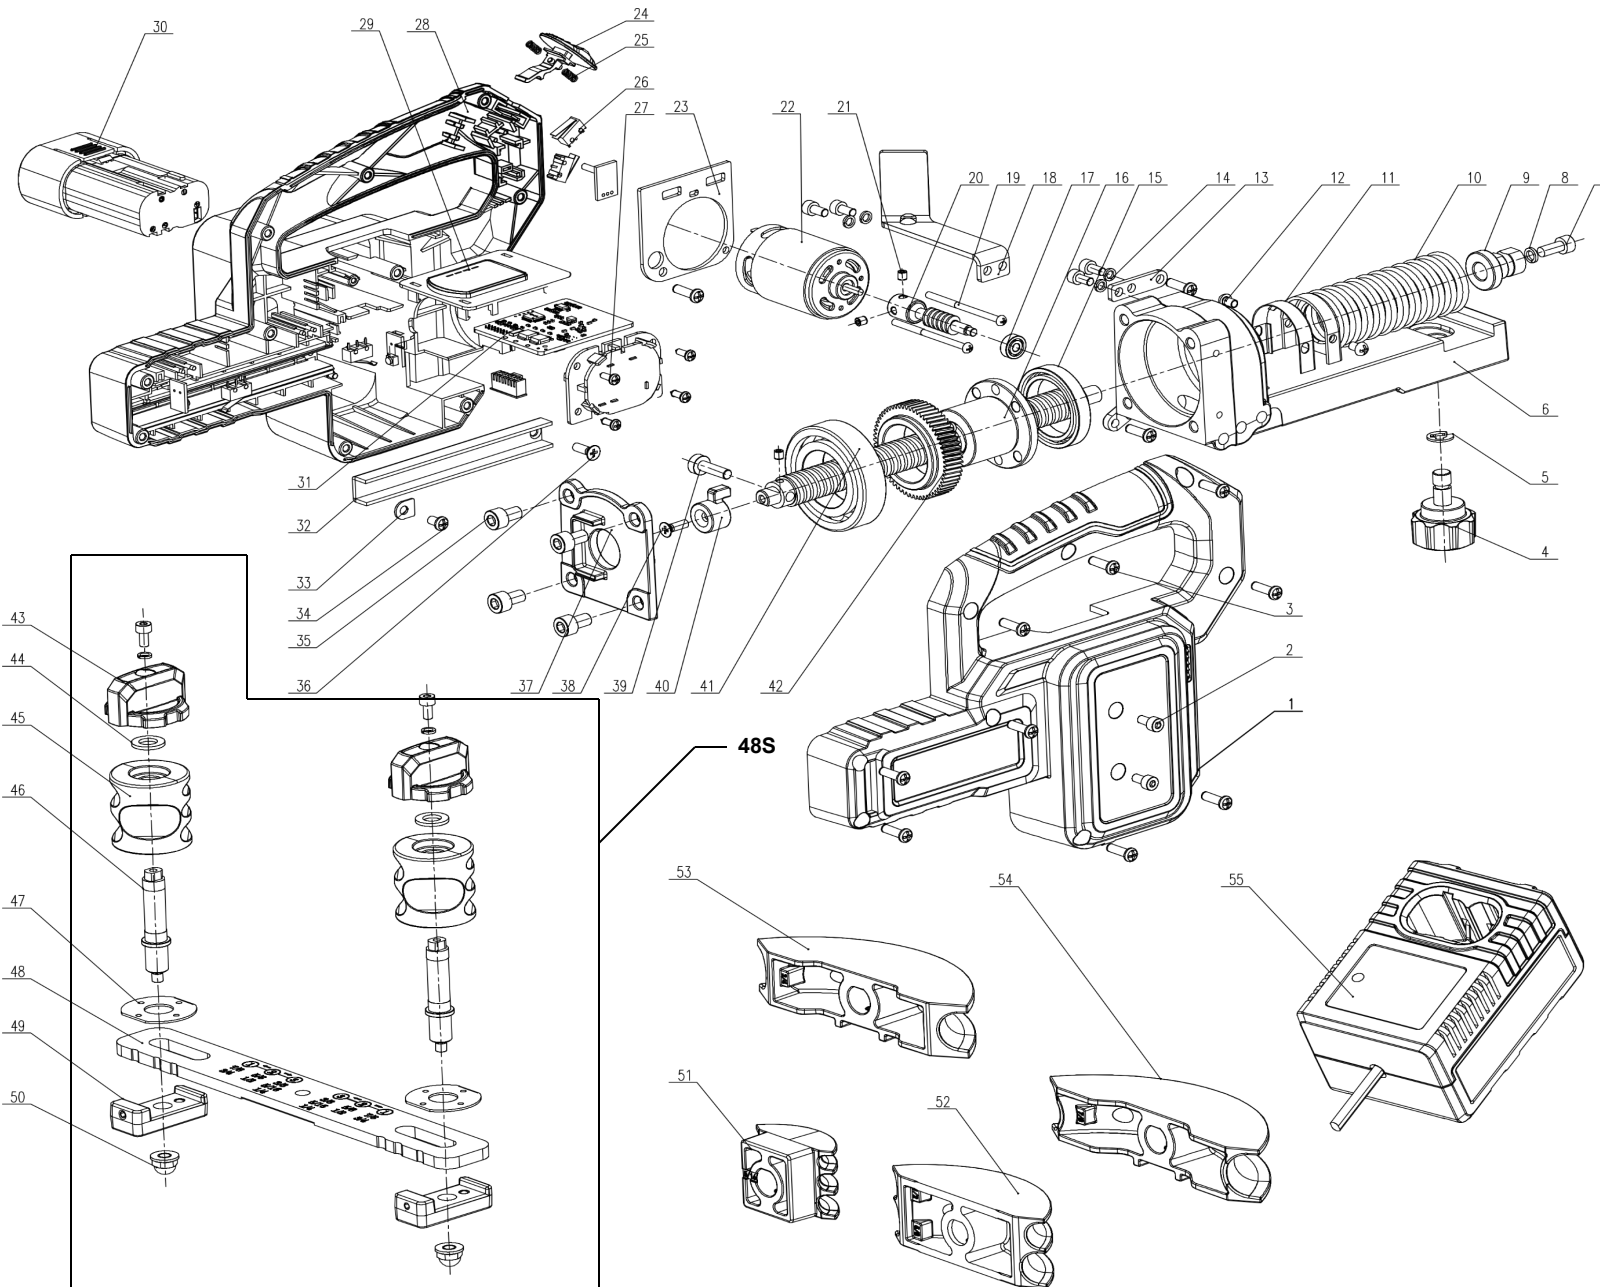

NTB7L

Ref. No.	Part No.	Description
1	NTB001	Left shell assembly
2	NTB002	Hexagon socket cap screws
3	NTB003	Cross Recessed Pan Head Tapping screws
4	NTB004	Locking screw assembly
5	NTB005	Split washer
6	NTB006	Gear box
7	NTB007	Hexagon socket cap screws
8	NTB008	Spring washer
9	NTB009	Mandrel connector
10	NTB010	Protective sleeve
11	NTB011	Protective sleeve buckle
12	NTB012	Cross Recessed Disc Head Screws
13	NTB013	Junction plate
14	NTB014	Spring washer
15	NTB015	Bearing
16	NTB016	Ball screw assembly
17	NTB017	Bearing
18	NTB018	Pipe release baffle
19	NTB019	Cross Recessed Pan Head Tapping screws
20	NTB020	Worm gear
21	NTB021	Hexagon concave end setting screw
22	NTB022	Motor
23	NTB023	Motor air duct bulkhead
24	NTB024	Switch push button
25	NTB025	Push button spring
26	NTB026	16P wiring harness
27	NTB027	Cross Recessed Pan Head Tapping screws
28	NTB028	Right shell assembly
29	NTB029	display panel
30	NBF2	Battery
31	NTB031	Controller PCB
32	NTB032	Chute
33	NTB033	Pressing plate
34	NTB034	Cross Recessed Pan Head Tapping screws
35	NTB035	Hexagon socket head screw
36	NTB036	Cross Recessed countersunk head tapping screws
37	NTB037	Gearbox end cover
38	NTB038	Cross Recessed Countersunk Head Screws
39	NTB039	Pin assembly
40	NTB040	Limit switch press plate

Ref. No.	Part No.	Description
41	NTB041	Bearing
42	NTB042	worm gear
43	NTB043	Knob
44	NTB044	Flat gasket 8
45	NTB045	Sizing Selector
46	NTB046	Rotating wheel shaft
47	NTB047	Positioning plate
48	NTB048	Crossbar
48S	NTB048S	Crossbar Assembly
49	NTB049	Lock nut assembly
50	NTB050	Hexagon flange cover nuts M6
51	NTB051	3 in 1 Mandrel
52	NTB052	2 in 1 Mandrel
53	NTB053	3/4 Mandrel
54	NTB054	7/8 Mandrel
55	PNEF41	Charger