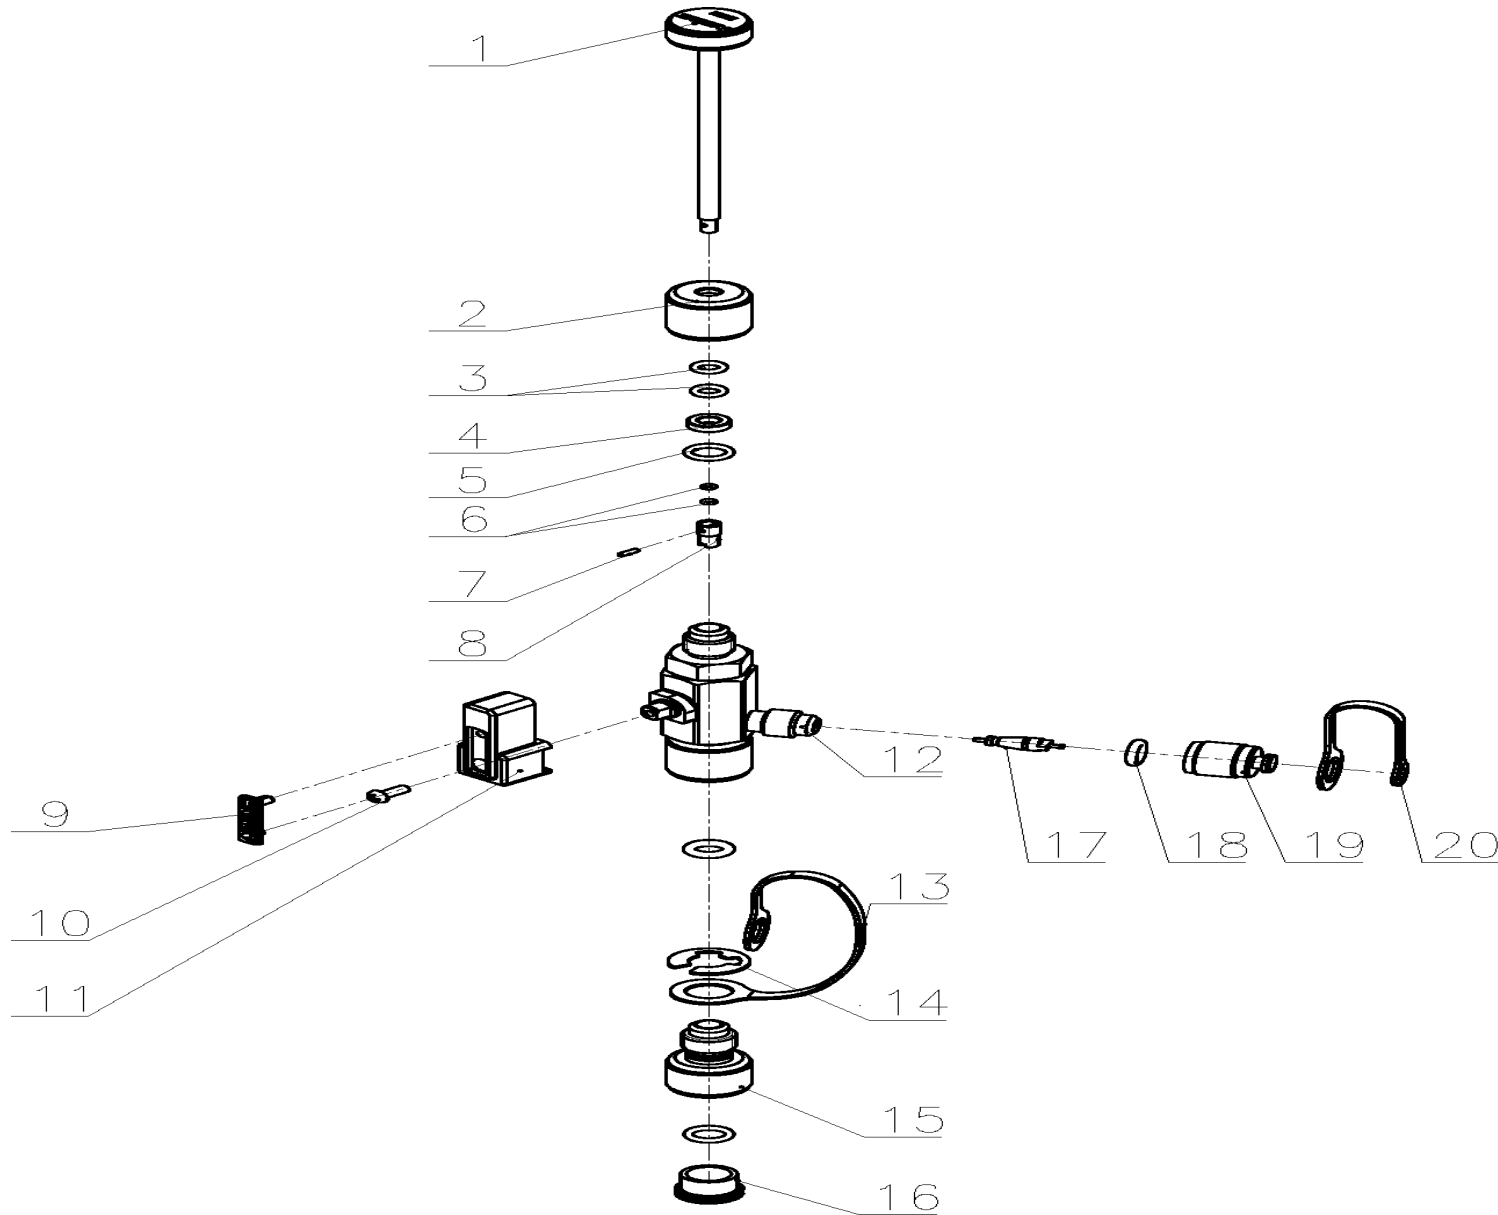

# NVR1 Parts Diagram

Ref No.	Part No.	Description
1	VR01001	Stem Assy
2	VR01002	Nut
3	F9011	NVR1 Repair Kit
4	VR01004	Check Ring
5	F9011	NVR1 Repair Kit
6	VR01006	O-Ring
7	VR01007	Round Pin
8	VR01008	Connector
9	VR01009	Lid
10	VR01010	Screw
11	VR01011	Knob
12	VR01012	Check Valve Assy
13	VR01013	Strip
14	VR01014	Check Ring
15	VR01015	5/16" Nut
16	F9011	NVR1 Repair Kit
17	F9011	NVR1 Repair Kit
18	F9011	NVR1 Repair Kit
19	VR01019	Cap
20	VR01020	Strip