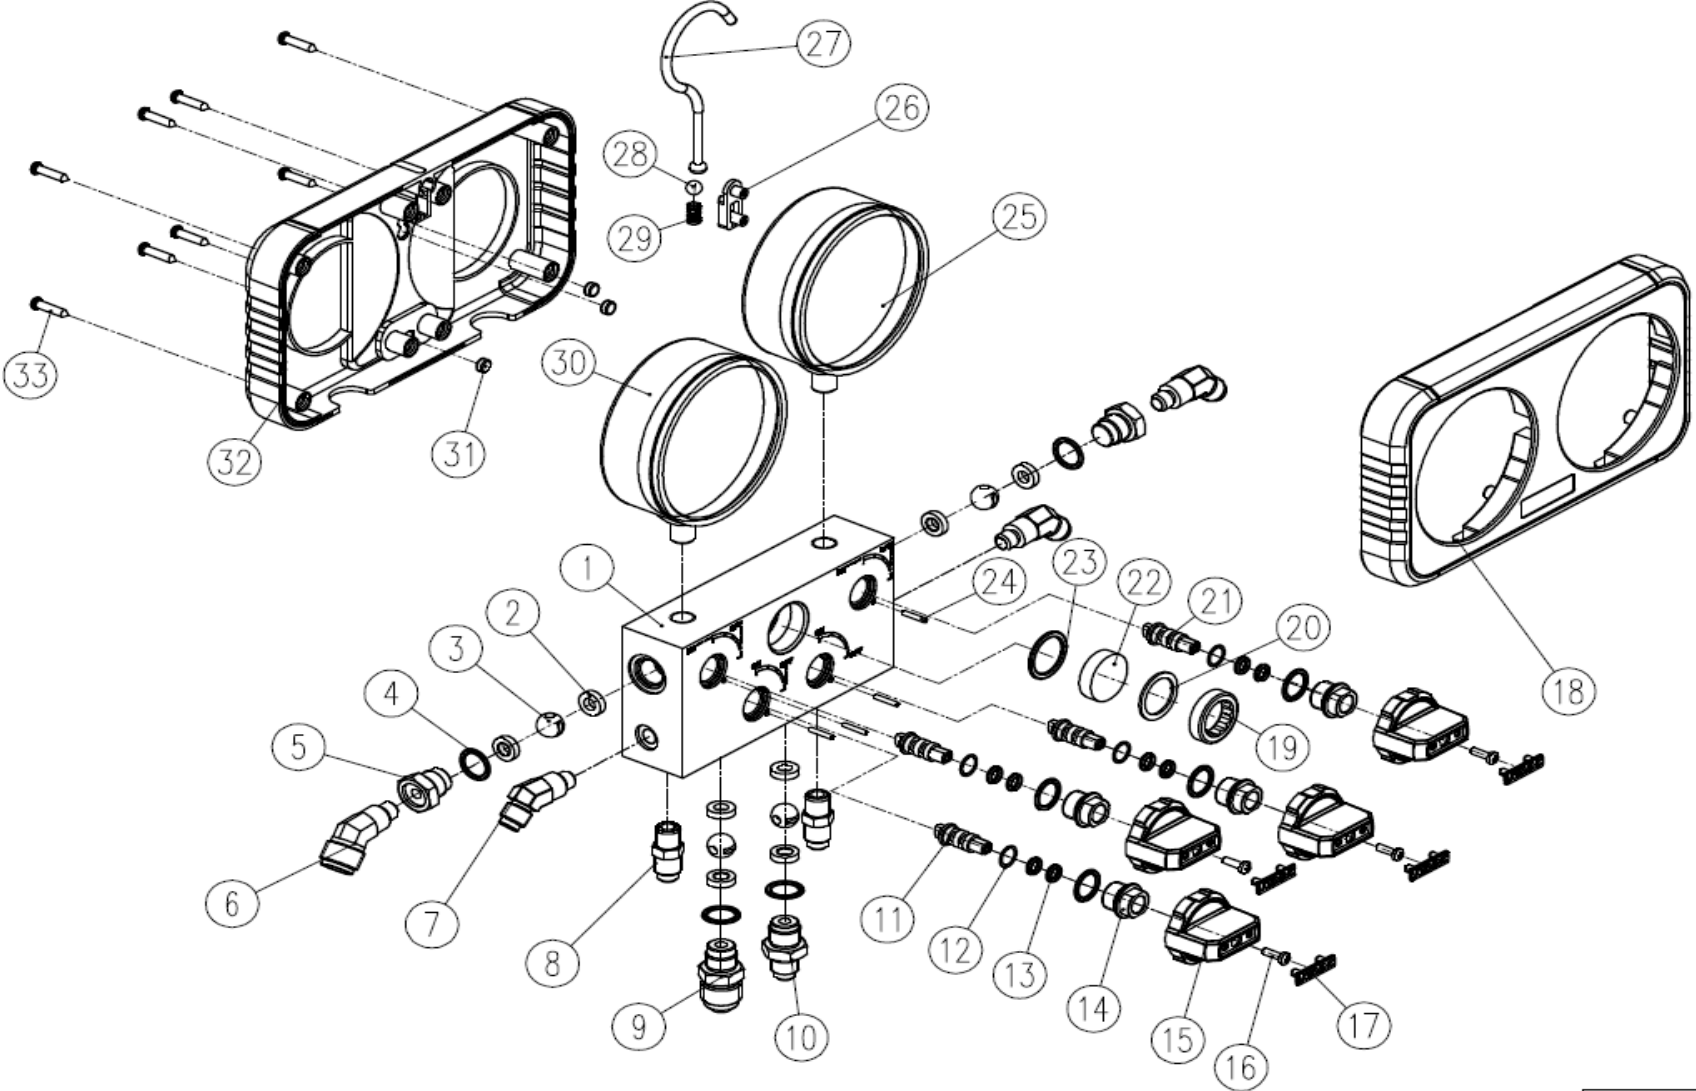

N4A4H Parts Diagram

Ref No.	Part No.	Description
1	MA04D001	Valve Block
2	MA04D002	White Washer
3	MA04D003	Valve Ball
4	MA04D004	O-Ring
5	MA04D005	Brass Connector
6	MA04D006	Inlet Port
7	MA04D007	Dead port
8	MA04D008	Gauge connector
9	MA04D009	Connector VII
10	MA04D010	connector IV
11	MA04D011	Revolving bar
12	MA04D012	Gasket
13	MA04D013	O ring
14	MA04D014	Revolving bar seat
15	MA04D015	Knob
16	MA04D016	Screw M3*10
17	MA04D017	Knob cover
18	MA04D018	Front cover
19	MA04D019	Gland nut
20	MA04D020	Gasket
21	MA04D021	Revolving bar
22	MA04D022	sight glass
23	MA04D023	O ring
24	MA04D024	Round pin
25	MA04D025	High pressure gauge
26	MA04D026	Fixed block
27	MA04D027	Hook
28	MA04D028	steel ball
29	MA04D029	Spring
30	MA04D030	Low pressure gauge
31	MA04D031	Magnet
32	MA04D032	Back cover
33	MA04D033	Bolt
Not Shown	RC16040	1/4" - 5/16" adapter