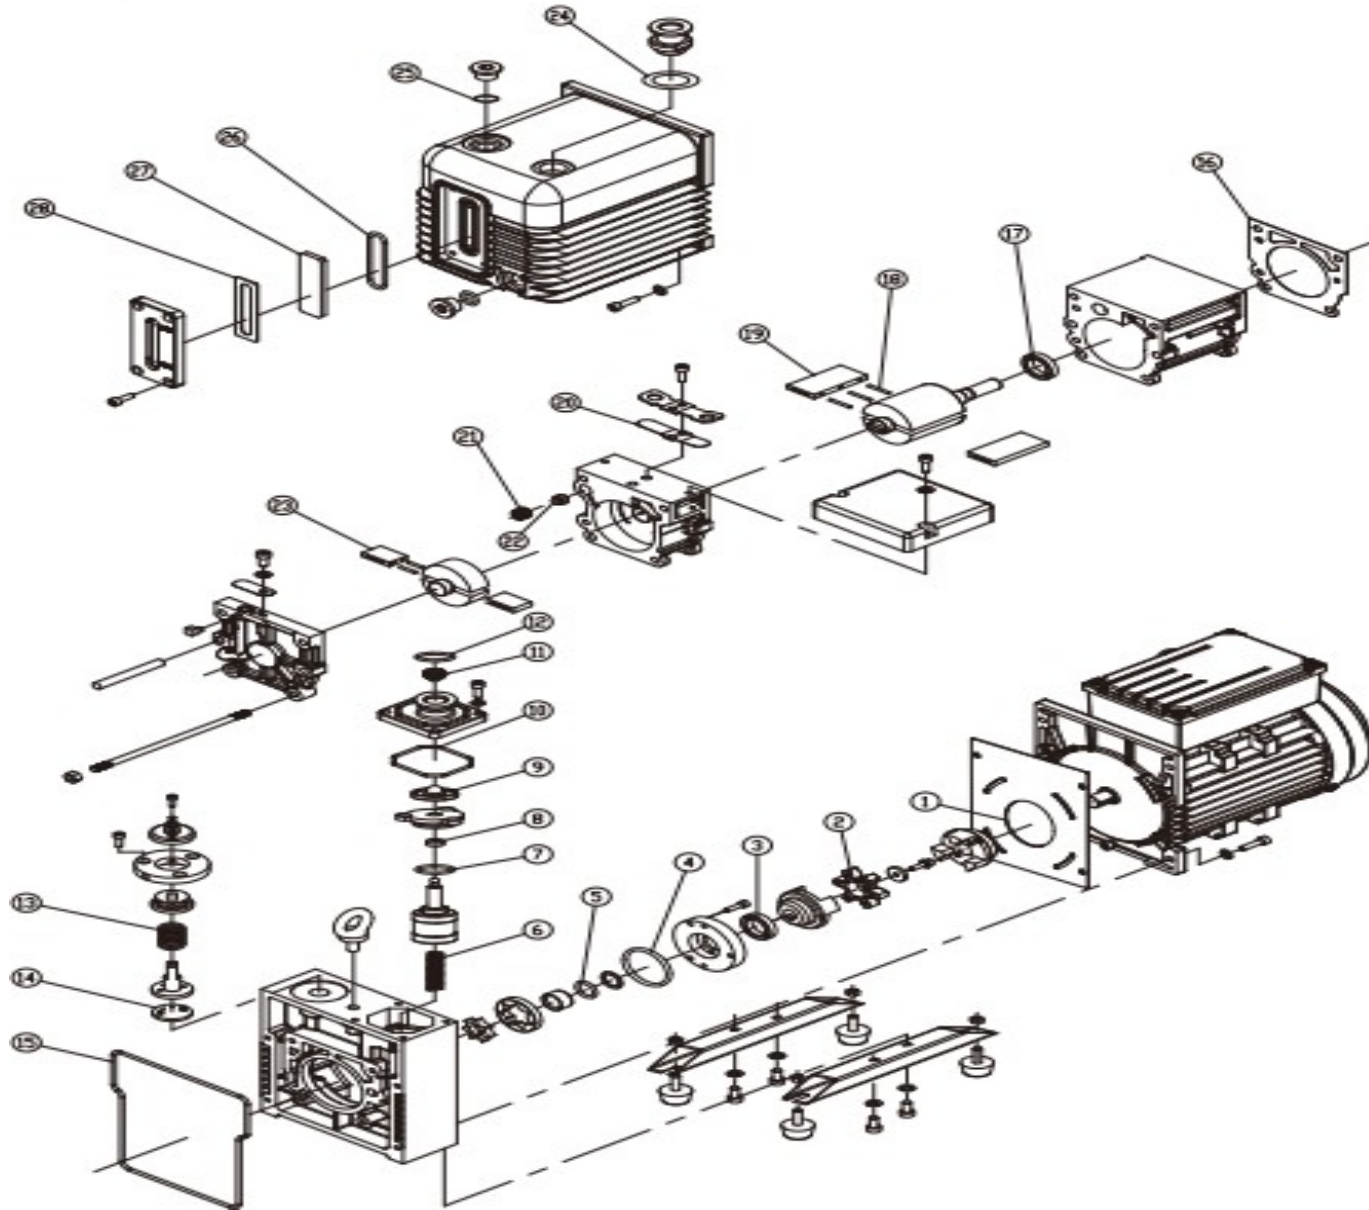

# NRD16T Parts Diagram

Ref No.	Part No.	Description
1	320220101	Motor paper washer
2	320050101	Coupling element
3	300281601	Seal
4	300310072	O-ring
5	300310137	O-ring
6	320110205	Spring
7	300310074	O-ring
8	300280901	Seal
9	320510101	Anti-siphon plate
10	300310073	O-ring
11	320340101	Intake filter
12	300310070	O-ring KF25
13	320110302	Spring
14	320230101	Front gasket
15	300310079	Housing O-ring
16	320210101	Front gasket
17	300280602	Seal
18	320110104	Rotary vane spring
19	320100101	Fore rotary vane
20	320240101	Displacing valve
21	310080301	Spring
22	311150103	Gas ball valve head
23	320100201	Back vane
24	320200101	Exhaust port paper board
25	300310081	O-ring
26	320160101	Oil sight O-ring
27	320170101	Oil sight
28	320190101	Sight glass washer
Not Shown	310493501	Start Capacitor
Not Shown	310492801	Run Capacitor
Not Shown	320450201	Back Cover
Not Shown	NSK16	Pump Rebuild Kit