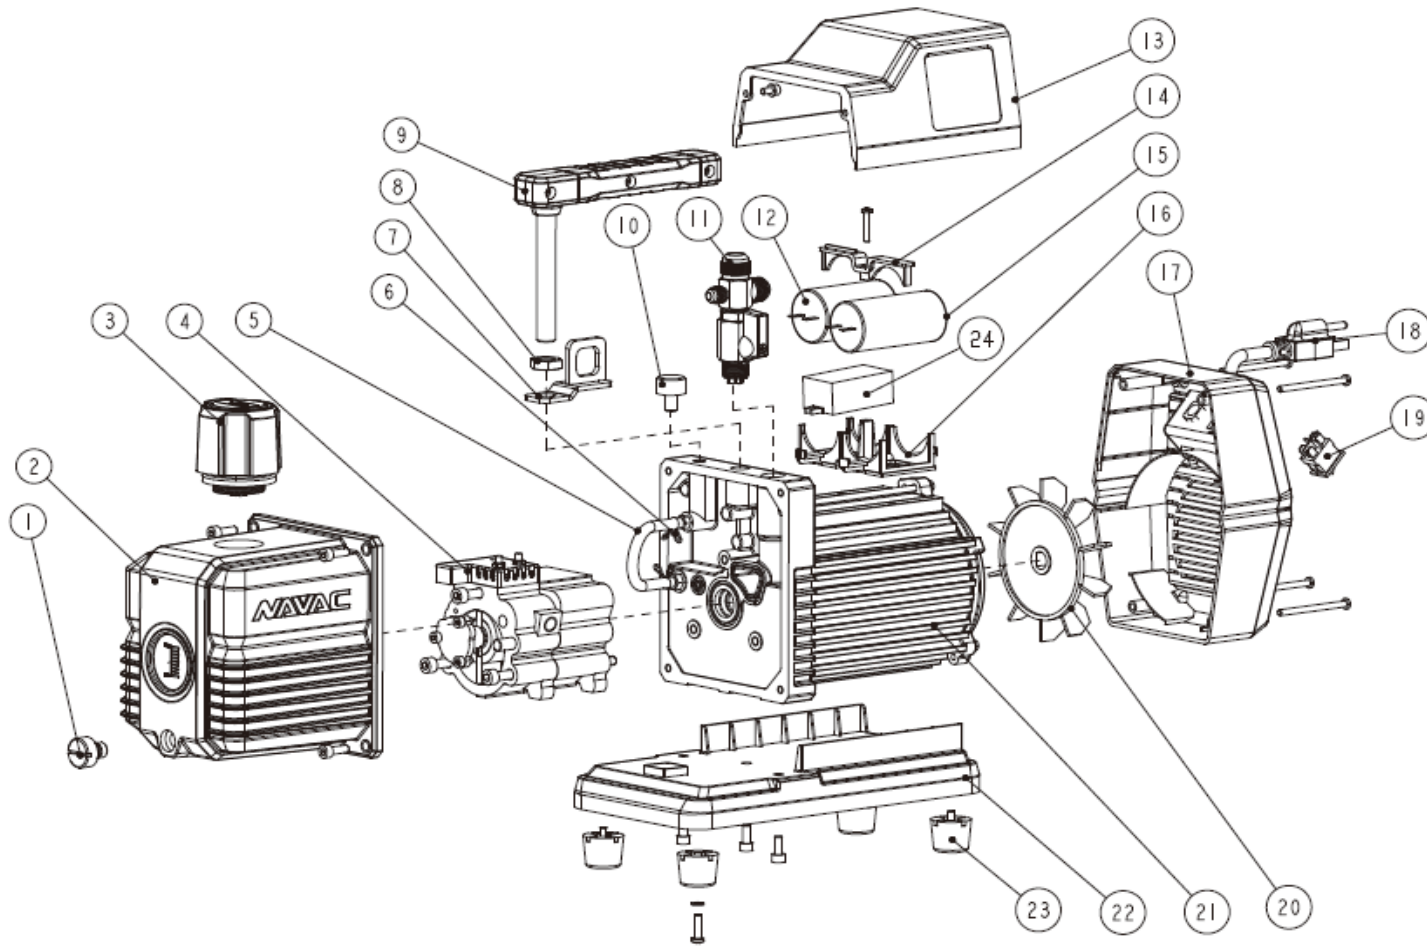

NP7DP2 Parts Diagram

Ref No	Part No.	Description
1	P040001	Oil Drain
2	P040002	Oil Housing
3	P040003	Exhaust Filter and Noise Reducer
4	P070004	Not Available. Please order Pump Rebuild Kit
5	P040005	Rubber Tube
6	P040006	Jump Ring
7	P040007	Hook
8	P040008	Nut
9	P040009	Handle
10	P040010	Gas Ballast
11	P040011	Inlet Port
12	P070012	Running Capatitor
13	P040013	Top cover
14	P040014	Plate
15	P070015	Start Capacitor
16	P040016	Pedestal
17	P070017	Rear cover
18	P040018	Power Cord
19	P040019	Switch
20	P040020	Fan
21	P070021	Motor
22	P040022	Plate
23	P040023	Rubber Feet
24	P070024	Electronic starter
Not Shown	NKR-7DP	Pump Rebuild kit