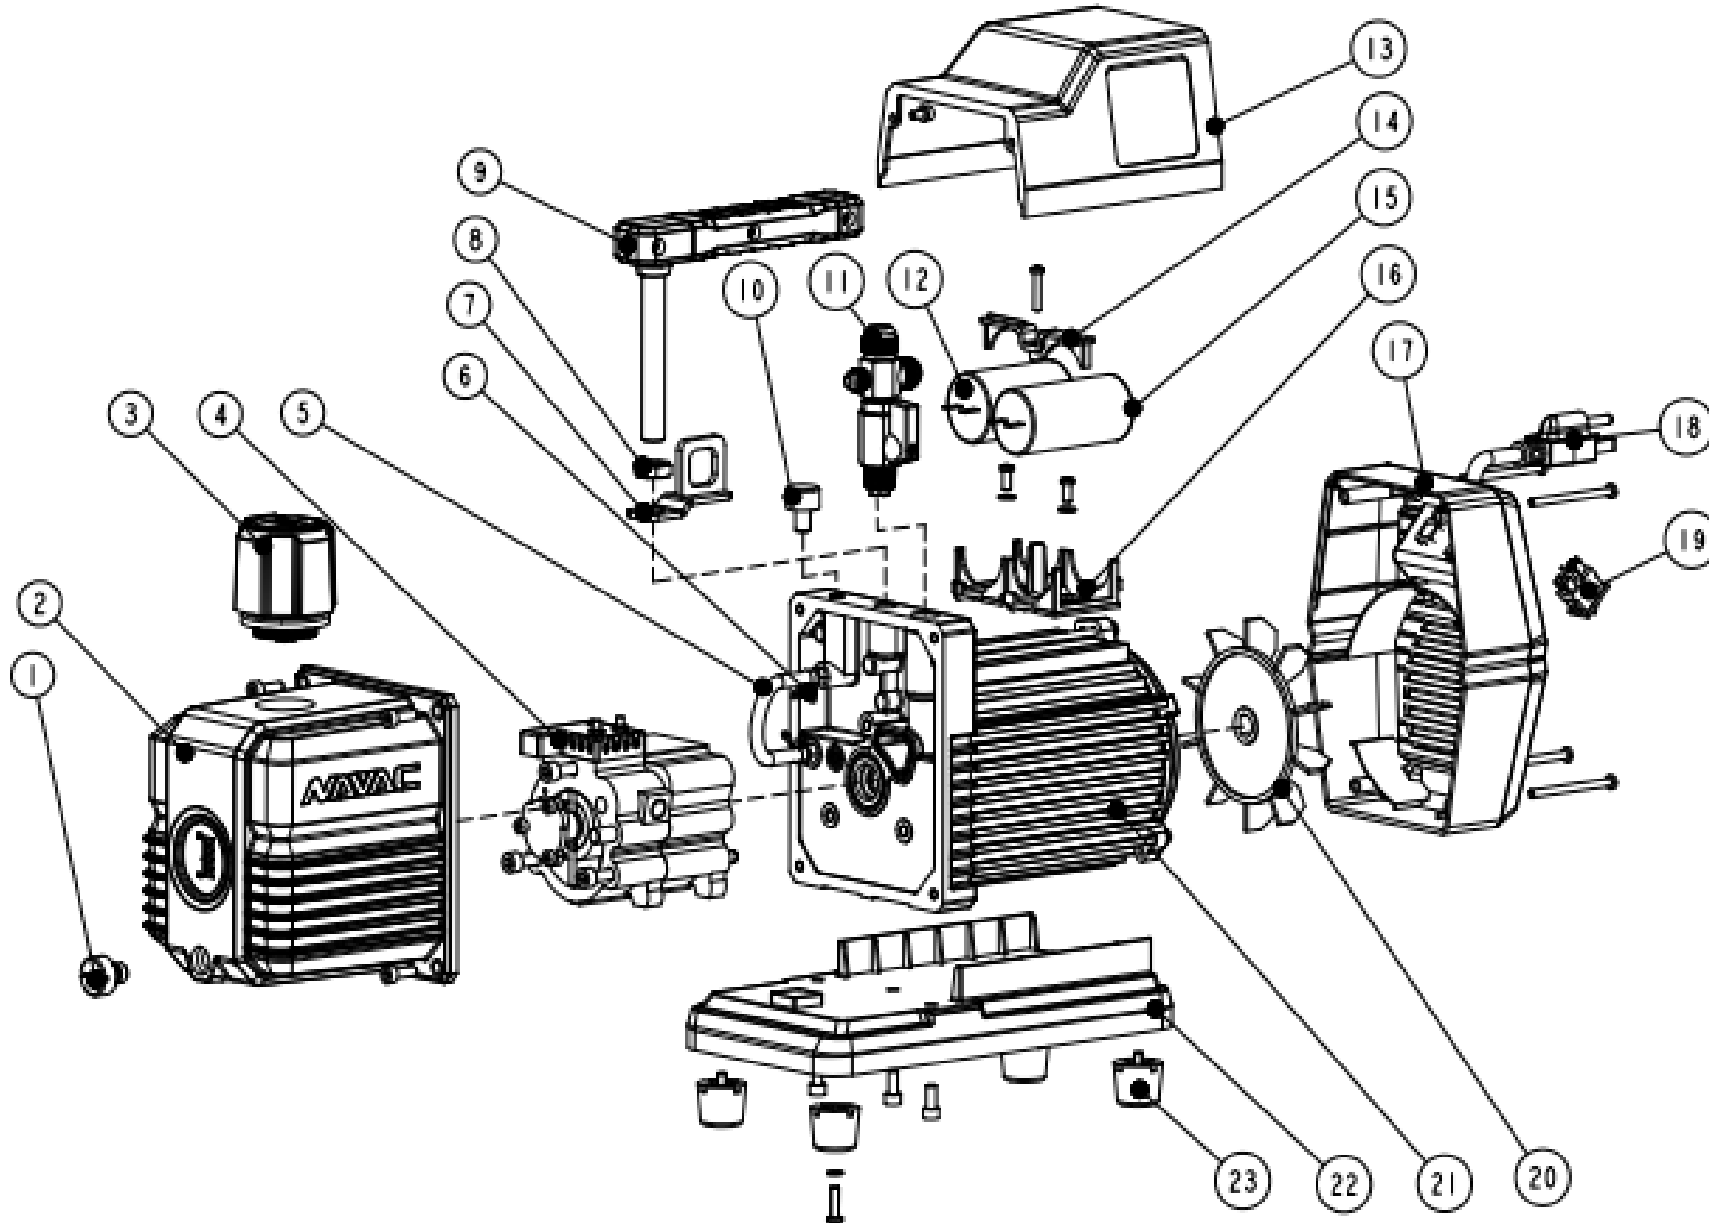

# NP7DP Parts Diagram

Ref No.	Part No.	Description
1	P040001	Oil Drain Cap
2	P040002	Oil Sump
3	P040003	Exhaust Filter
4	P070004	Not Available please order Pump Rebuild Kit below
5	P040005	Rubber Tube
6	P040006	Jump Ring
7	P040007	Hook
8	P040008	Nut
9	P040009	Handle
10	P040010	Gas Ballast
11	P040011	Inlet Port
12	P070012	Running Capacitor
13	P040013	Top cover
14	P040014	Capacitor Holder (top)
15	P070015	Start Capacitor
16	P040016	Capacitor Holder (bottom)
17	P070017	Rear cover
18	P040018	Power Cord
19	P040019	Switch
20	P040020	Fan Blade
21	P070021	Motor
22	P040022	Plate
23	P040023	Rubber Feet
Not Shown	NKR-7DP	Pump Rebuild Kit