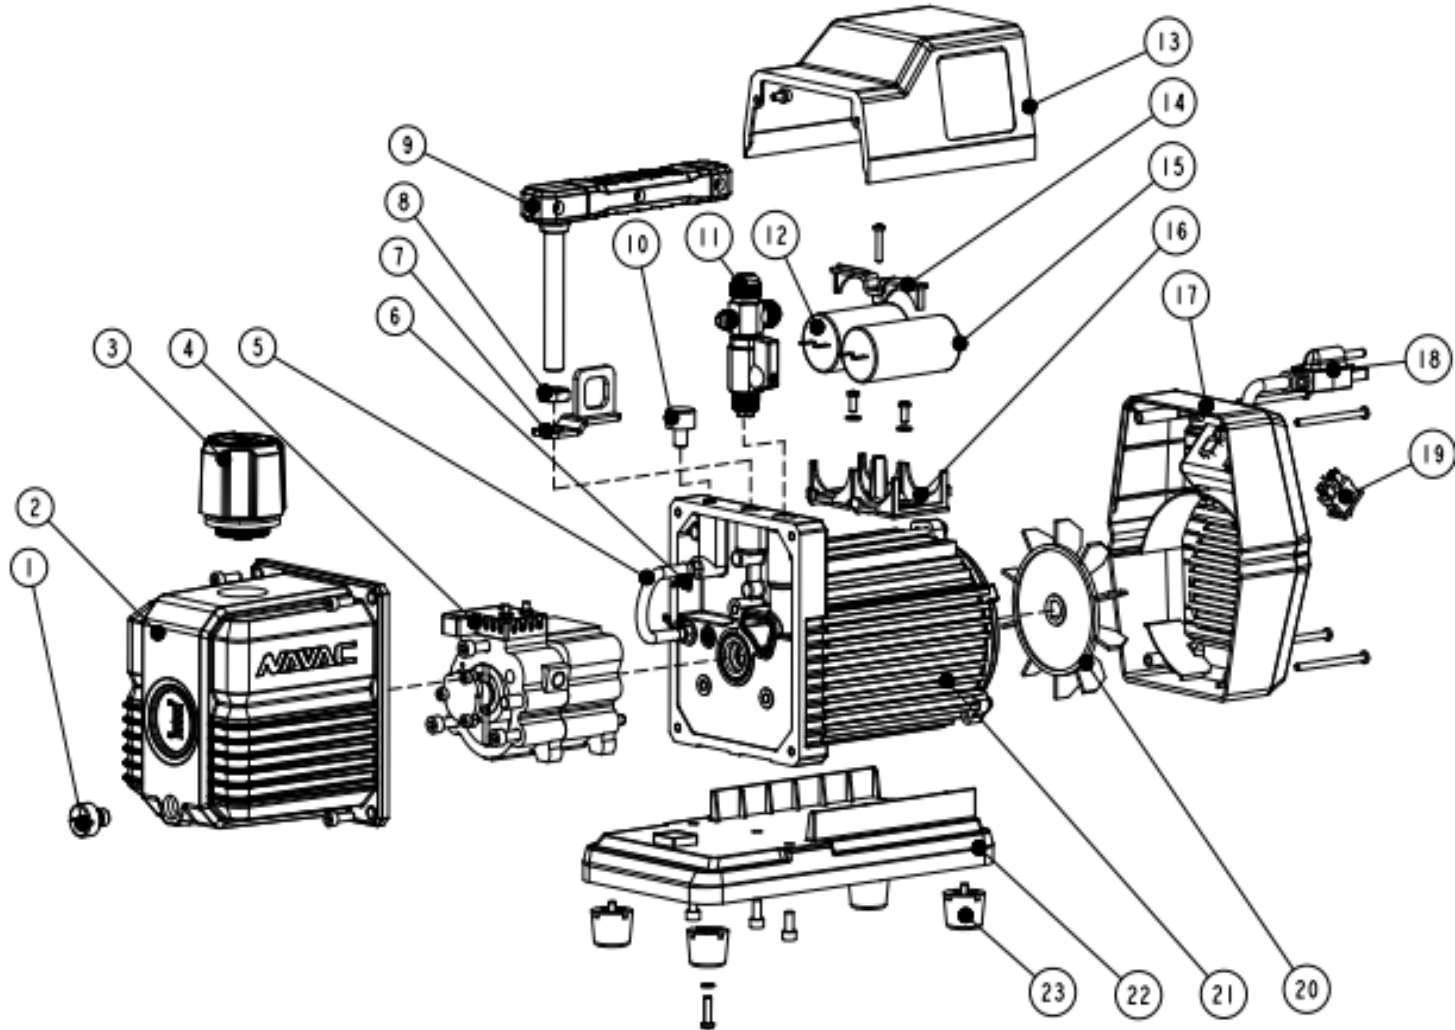

# NP5DP Parts Diagram

Ref No.	Part No.	Description
1	P040001	Oil Drain
2	P040002	Oil Housing
3	P040003	Exhaust Filter and Noise Reducer
4	P040004	Not Available Please order Pump Rebuild Kit
5	P040005	Rubber Tube
6	P040006	Jump Ring
7	P040007	Hook
8	P040008	Nut
9	P040009	Handle
10	P040010	Gas Ballast
11	P040011	Inlet Port
12	P040012	Running Capatitor
13	P040013	Top cover
14	P040014	Plate
15	P040015	Start Capatitor
16	P040016	Pedestal
17	P040017	Rear cover
18	P040018	Power Cord
19	P040019	Switch
20	P040020	Fan
21	P040021	Motor
22	P040022	Plate
23	P040023	Rubber Feet
Not Shown	NKR-4DP	Pump Rebuild Kit