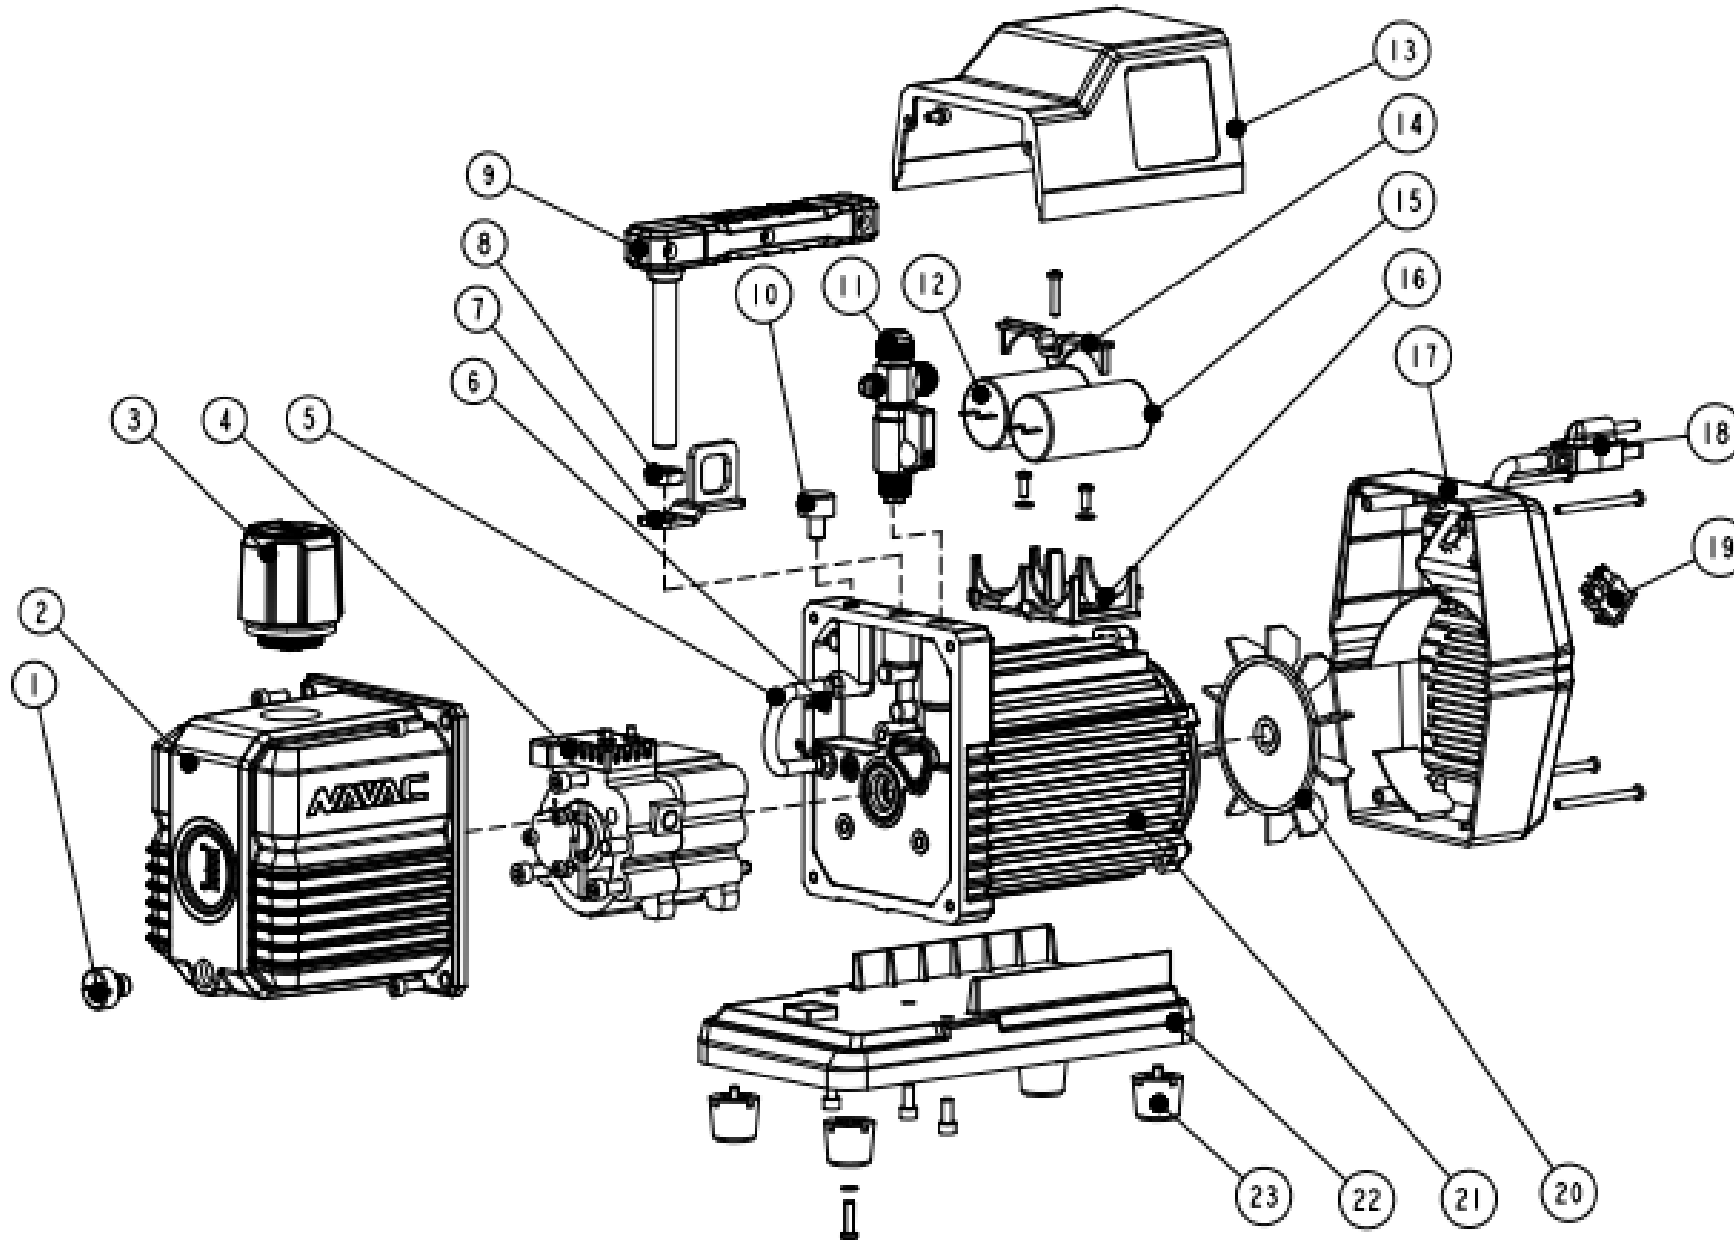

# NP4DP Parts Diagram

Ref No.	Part No.	Description
1	P040001	Oil Drain Cap
2	P040002	Oil Sump
3	P040003	Exhaust Filter
4	P040004	Not Available please order Pump Rebuild Kit below
5	P040005	Rubber Tube
6	P040006	Jump Ring
7	P040007	Hook
8	P040008	Nut
9	P040009	Handle
10	P040010	Gas Ballast
11	P040011	Inlet Port
12	P040012	Running Capacitor
13	P040013	Top cover
14	P040014	Capacitor Holder (top)
15	P040015	Start Capacitor
16	P040016	Capacitor Holder (bottom)
17	P040017	Rear cover
18	P040018	Power Cord
19	P040019	Switch
20	P040020	Fan Blade
21	P040021	Motor
22	P040022	Plate
23	P040023	Rubber Feet
Not Shown	NKR-4DP	Pump Rebuild Kit