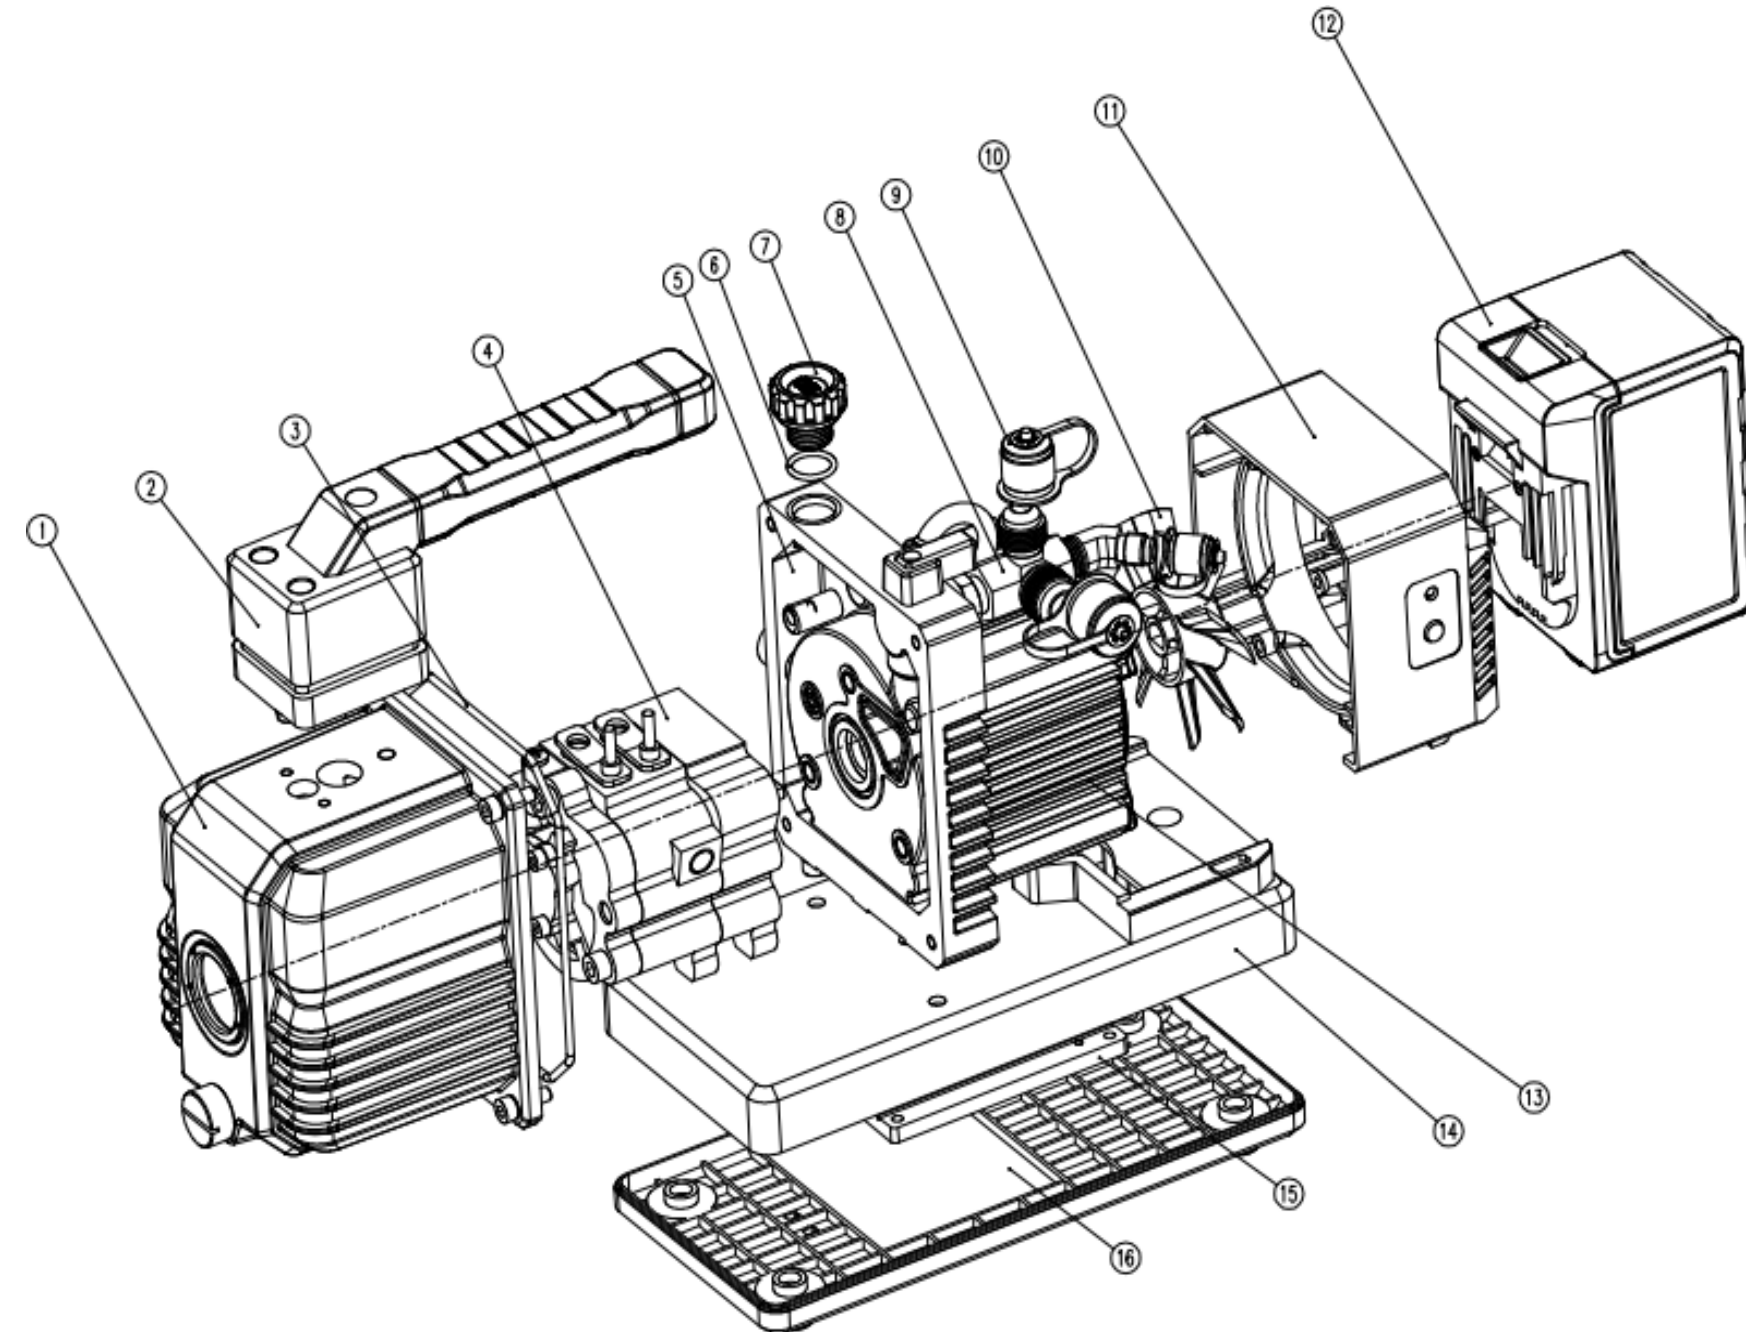

NP4DLM Parts Diagram

Ref No.	Part No.	Description
1	P04001	Oil Sump
2	P04002	Handle Assy
3	P04003	O-ring (Oil Sump)
4	P04004	Not Available please order Pump Rebuild Kit below
5	P04005	Trestle
6	P04006	O-ring
7	P04007	Oil Fill Cap
8	P04008	Inlet Port
9	P04009	Inlet Cap Set
10	P04010	Fan Blade
11	P04011	Rear Cover Assy
12	NBP2	Battery Pack
13	P04013	Motor
14	P04014	Base Plate
15	P04015	Controller PCB
16	P04016	Cover Plate
Not Shown	NC2	Charger
Not Shown	NKR-4DL	Pump Rebuild Kit
Not Shown	RC16038	Oil Drain Cap