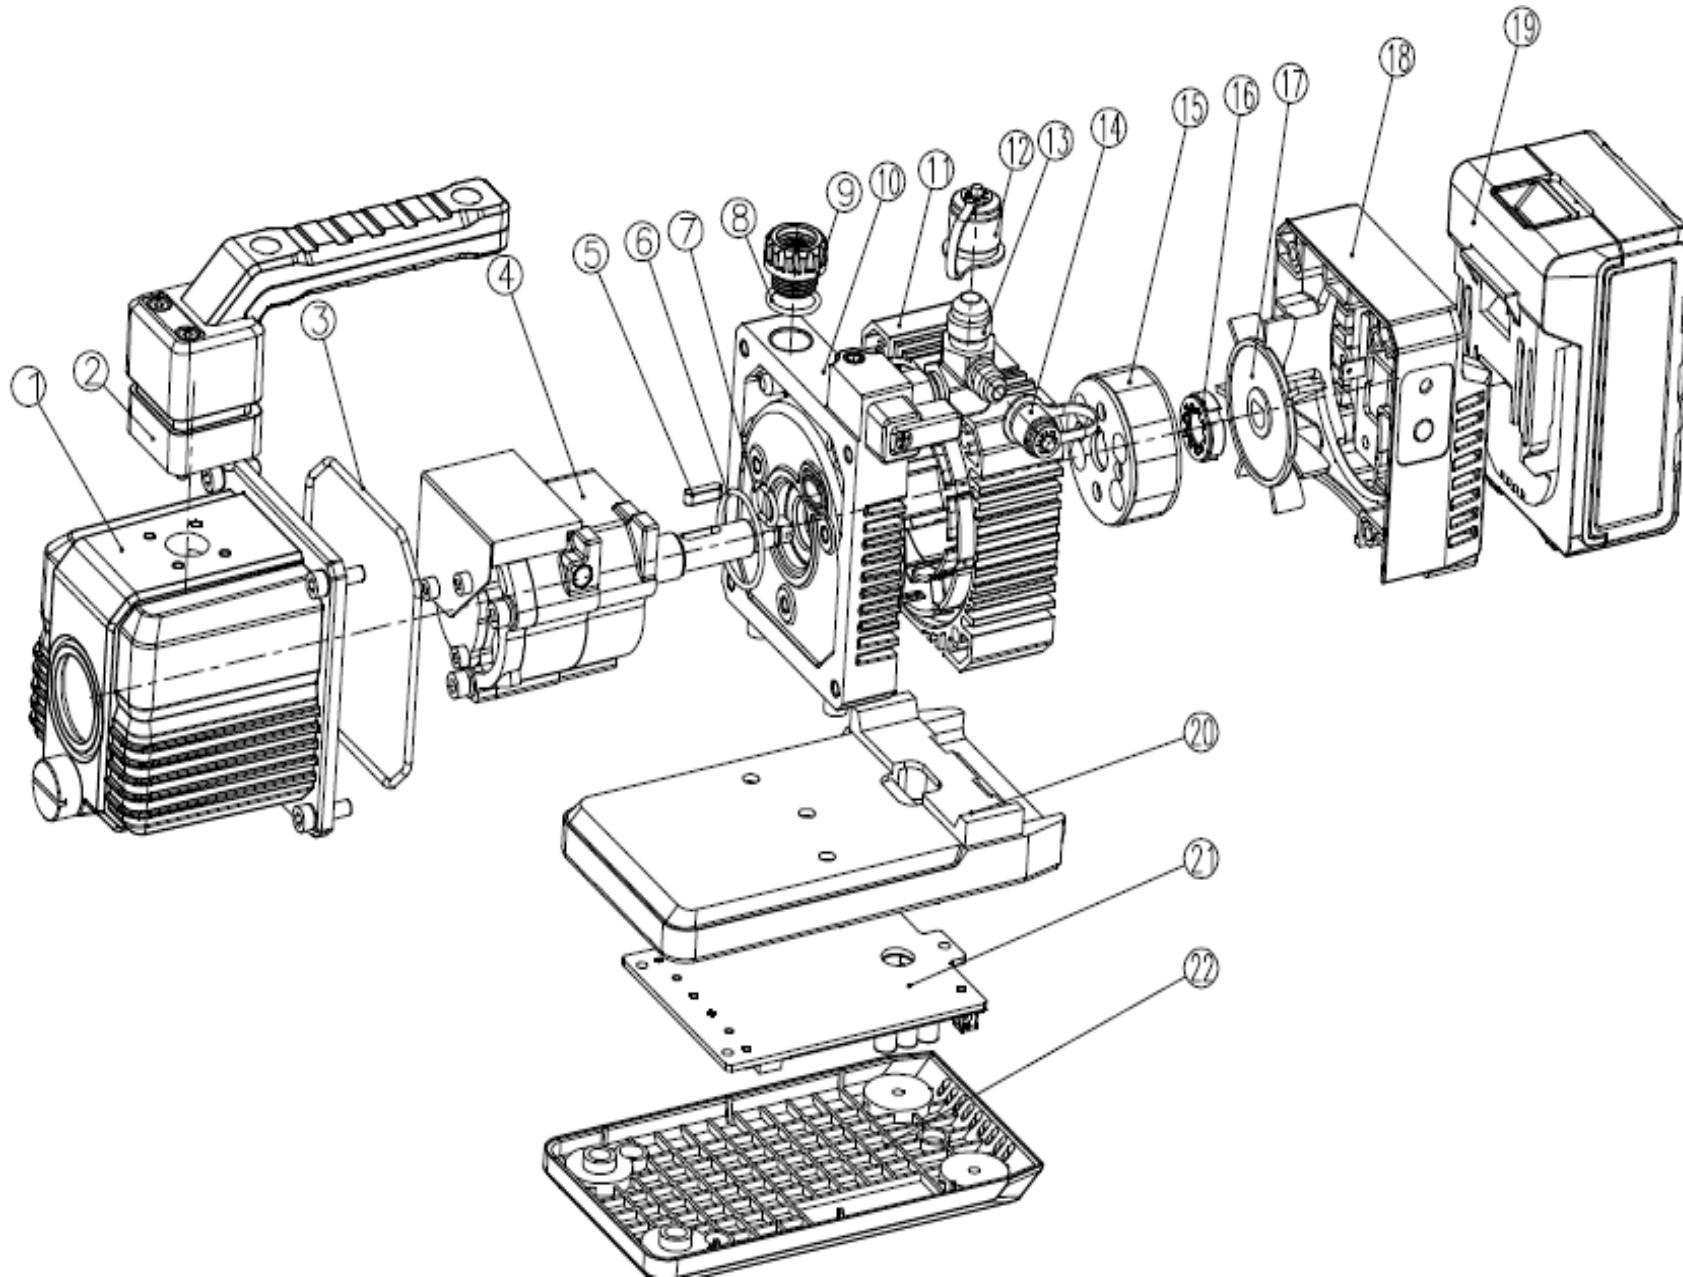

NP2DLM Parts Diagram

Ref No.	Part No.	Description
1	P02001	Oil Sump
2	P02002	Handle Assy
3	P02003	O-ring (Oil Sump)
4	P02004	Not Available please order Pump Rebuild Kit below
5	P02005	Key
6	P02006	O-ring
7	P02007	O-ring
8	P02008	O-ring (Oil Fill Cap)
9	P02009	Oil Fill Cap
10	P02010	Trestle
11	P02011	Stator
12	P02012	3/8" Cap
13	P02013	Inlet Port
14	P02014	1/4" Cap
15	P02015	Rotor
16	P02016	Nut
17	P02017	Fan Blade
18	P02018	Rear Cover Assy
19	NB1/NBP2	5.0Ah/9.0Ah Battery Pack
20	P02020	Base Plate
21	P02021	Controller Assy
22	P02022	Cover Plate
Not Shown	P02023	Carrying Bag
Not Shown	NC1	Charger
Not Shown	NKR-2DL	Pump Rebuild Kit
Not Shown	RC16038	Oil Drain Cap