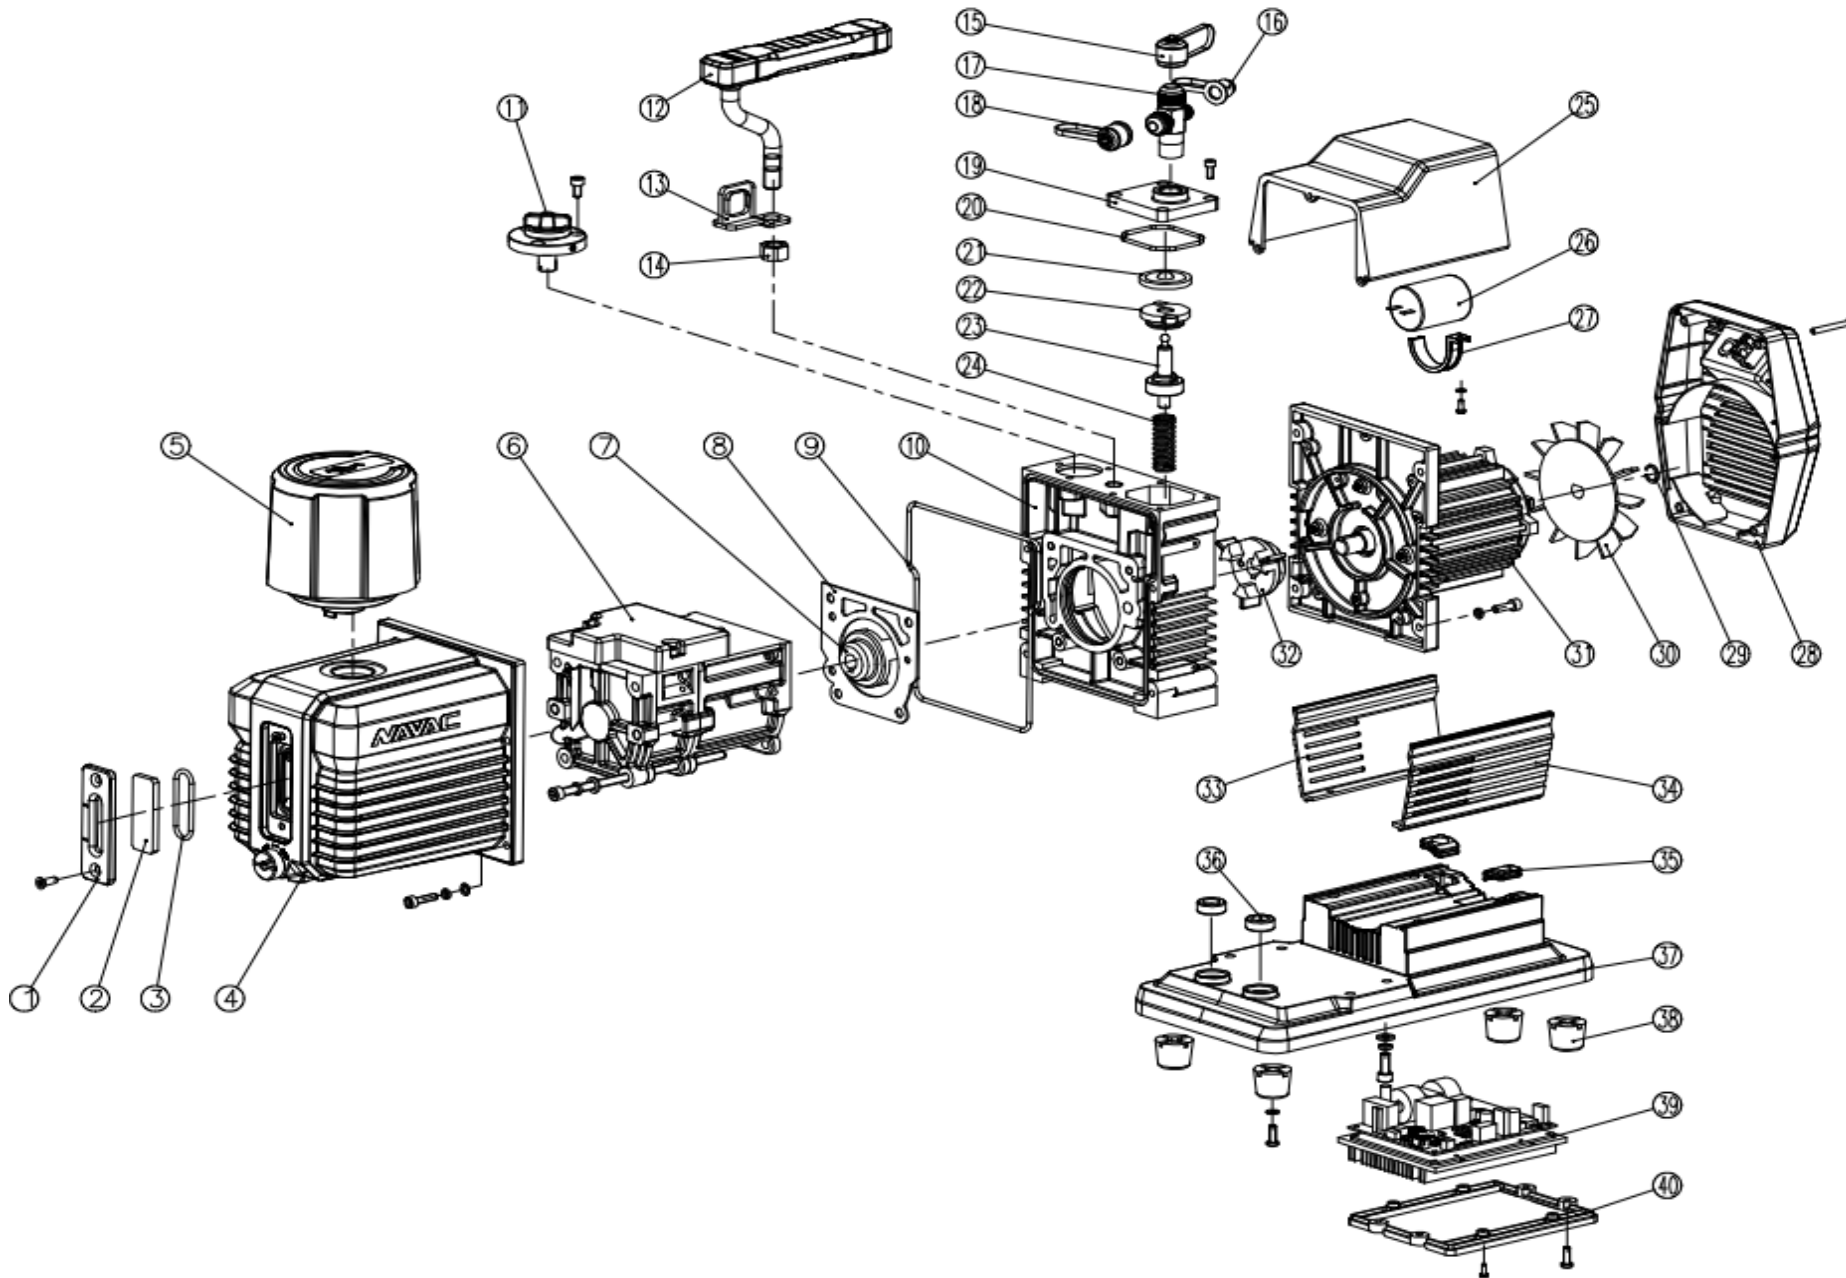

NP12DM Parts Diagram

Ref No.	Part No.	Part Name
1	P012001	Oil Lens Cover
2	P012002	Oil Lens
3	P012003	O-ring of Oil Lens
4	P012004	Oil Sump
5	NF43	Exhaust Filter
6	P012006	Not Available please order Pump Rebuild Kit below
7	P012007	Coupling
8	P012008	Gasket
9	P012009	O-ring of Oil Housing
10	P012010	Trestle
11	P012011	Gas Ballast Assy
12	P012012	Handle
13	P012013	Hook
14	P012014	Nut
15	P012015	1/2" Cap
16	P012016	1/4" Cap
17	P012017	Inlet Port
18	P012018	3/8" Cap
19	P012019	Base of Inlet Port
20	P012020	O-ring of Inlet Port
21	P012021	Backflow valve plate
22	P012022	Backflow valve cap
23	P012023	Backflow piston Assy
24	P012024	Backflow spring
25	P012025	Top Cover
26	P012026	Capacitor
27	P012027	Capacitor hook
28	P012028	Rear Cover Assy
29	P012029	Elastic Collar
30	P012030	Fan
31	P012031	DC Motor Assy
32	P012032	Coupling
33	P012033	Side Guard I
34	P012034	Side Guard II
35	P012035	Sheath
36	P012036	Rubber Gasket
37	P012037	Base Plate
38	P012038	Rubber Feet
39	P012039	Controller Assy
40	P012040	Cover Plate

Not Shown NKR -12D Pump Rebuild Kit