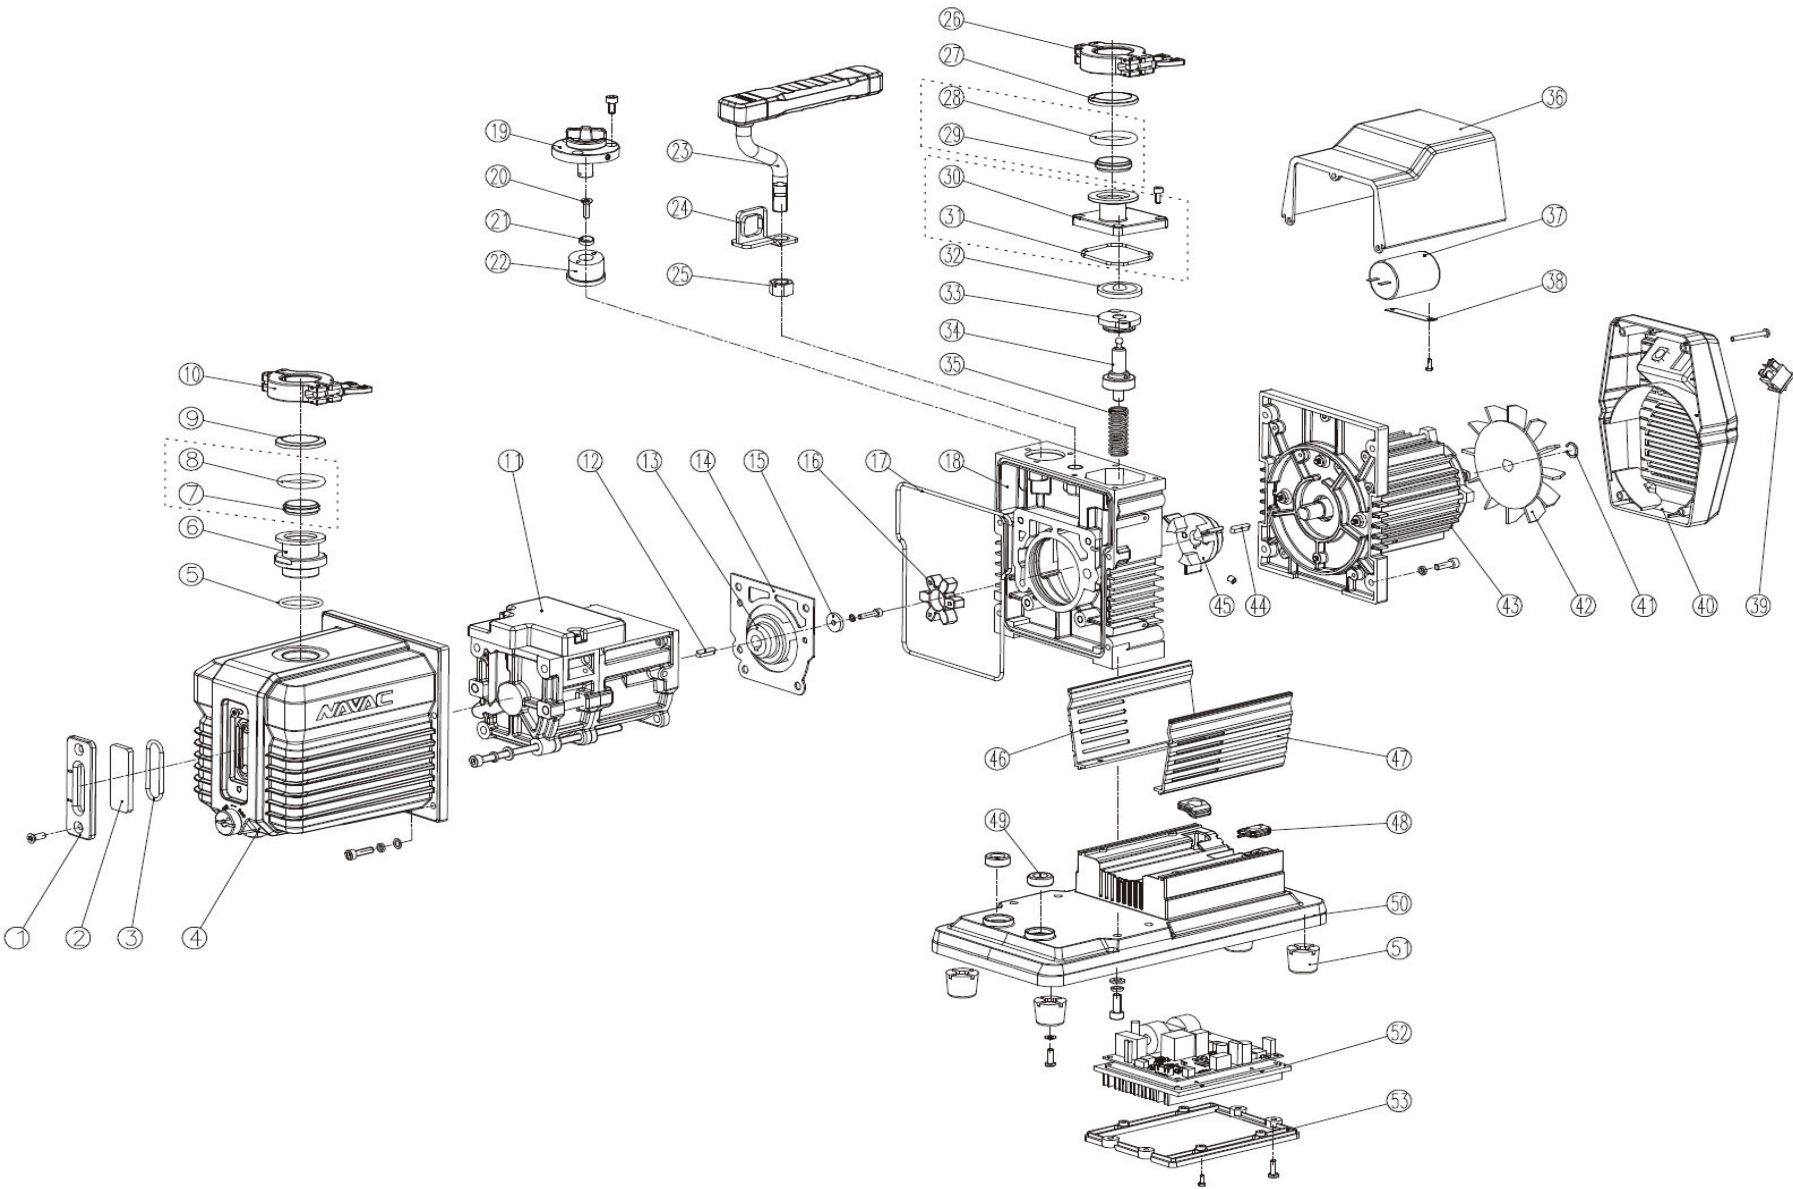

# NP12DA1 Parts Diagram

Ref No.	Part No.	Description
1	P012001	Oil Lens Cover
2	P012002	Oil Lens
3	P012003	0-ring of Oil Lens
4	P012004	Oil Housing
5	P012041	Outlet Gasket
6	P012042	Outlet KF25
7+8	NPS325	Center Ring + 0-ring
9	NPS525	Flange
10	NPS225	Clamp
11	P012006A	Not Available. Please order Pump Rebuild Kit
12	P012044	Flat Key
13	P012007	Coupling
14	P012008	Gasket
15	P012045	Gasket
16	P012046	Elastic Coupling
17	P012009	0-ring of Oil Housing
18	P012010	Trestle
19	P012011	Gas Ballast Assy
20	P012047	Screw
21	P012048	Pressure Plate
22	P012049	Valve Sleeve for Gas
23	P012012	Handle
24	P012013	Hook
25	P012014	Nut
26	NPS225	Clamp
27	NPS525	Flange
28+29	NP425	0-ring + Filter
30+31	NLET25KF	Inlet KF25 + 0-ring of the Inlet Port
32	P012021	Anti -siphon valve plate
33	P012022	Anti - siphon valve cap
34	P012023	Anti - siphon piston assy
35	P012024	Anti - siphon spring
36	P012025	Top Cover
37	P012026	Capacitor
38	P012027	Capacitor Hook
39	P012050	Power Switch
40	P012028	Rear Cover Assy
41	P012029	Elastic Collar
42	P012030	Fan
43	P012031	DC Motor Assy
44	P012051	Flat Key
45	P012032	Coupling
46	P012033	Guard Board I
47	P012034	Guard Board II
48	P012035	Sheath
49	P012036	Rubber Gasket
50	P012037	Base Plate
51	P012038	Rubber Feet
52	P012039	Controller Assy
53	P012040	Cover Plate
Not Shown	NKR-12DA	Pump Rebuild Kit