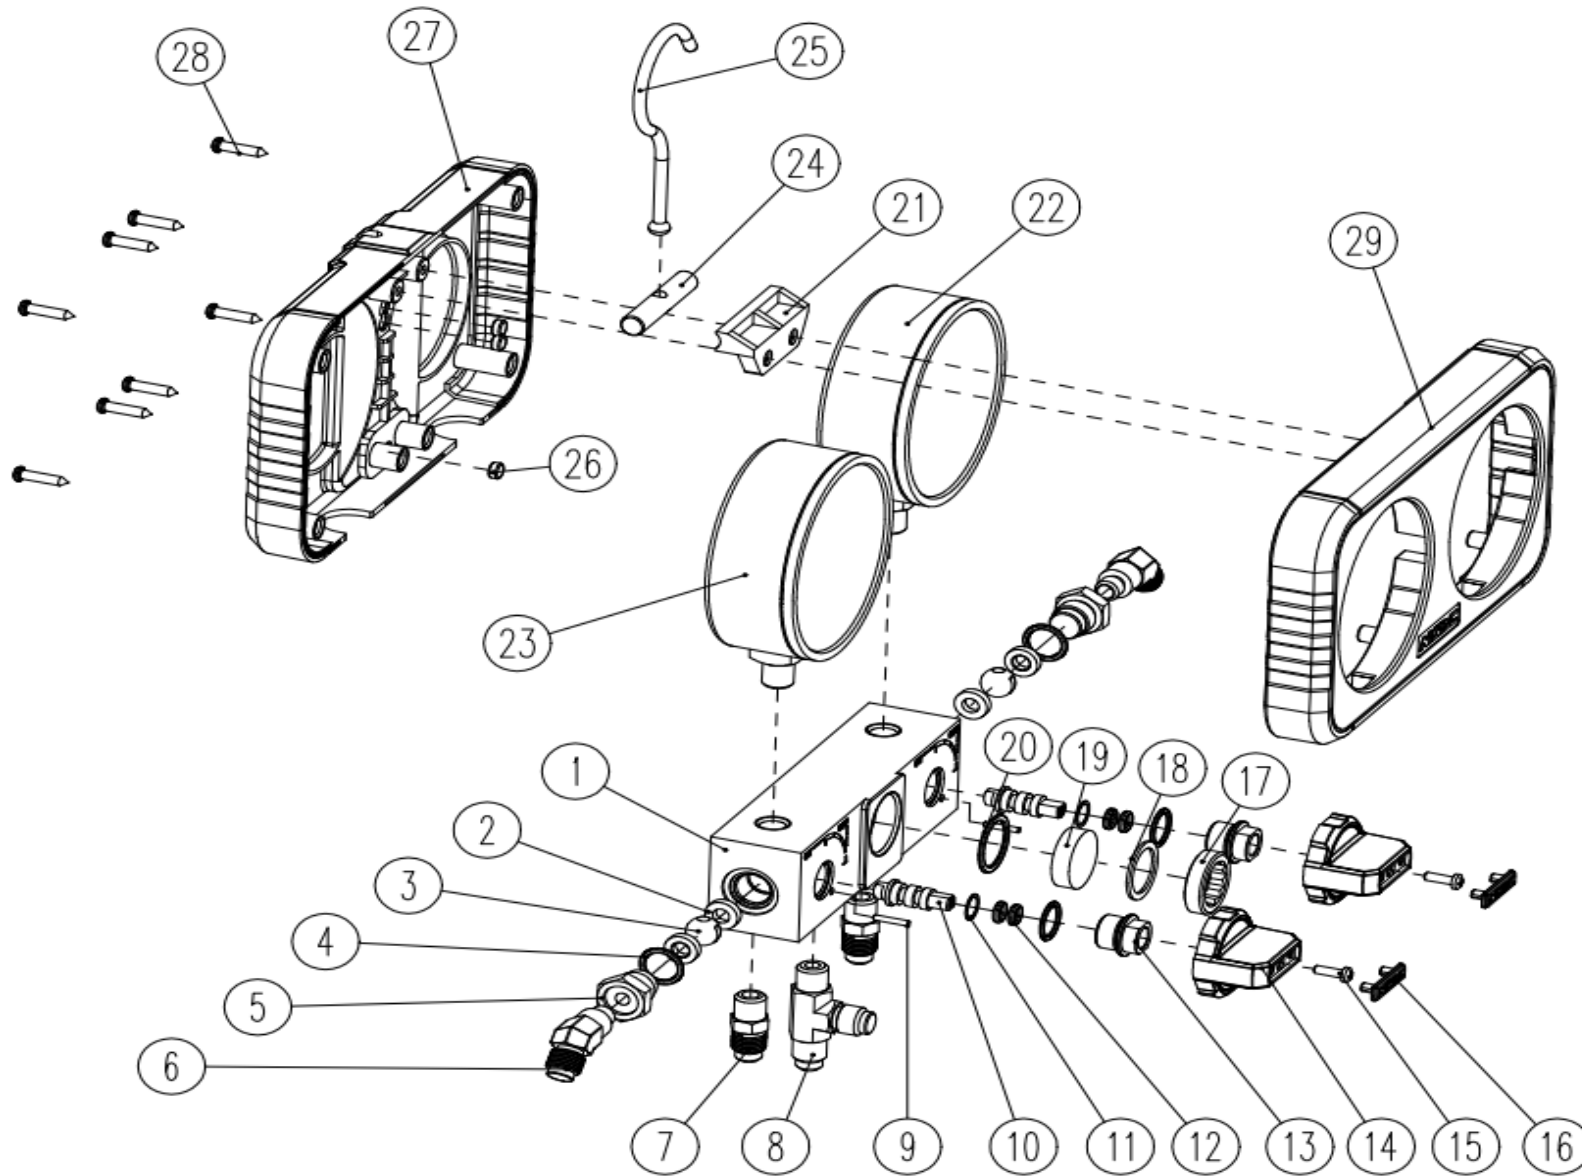

N2A4B Parts Diagram

Ref No.	Part No.	Description
1	MA02001	Valve Assembly
2	MA02002	Plastic Gasket
3	MA02003	Ball
4	MA02004	O-Ring
5	MA02005	Connector
6	MA02006	Angled Dead Port
7	MA02007	Gauge connector
8	MA02008	T connector
9	MA02009	Round Pin
10	MA02010	Revolving bar
11	MA02011	Gasket
12	MA02012	O-ring
13	MA02013	Revolving bar seat
14	MA02014	Knob
15	MA02015	Bolt
16	MA02016	Knob cover
17	MA02017	Gland nut
18	MA02018	Gasket
19	MA02019	Gland nut
20	MA02020	O-ring
21	MA02034	Fixed block
22	MA02035	High pressure gauge
23	MA02036	Low pressure gauge
24	MA02037	Steel Rod
25	MA02025	Hook
26	MA02026	Magnet
27	MA02038	Back cover
28	MA02028	Screw
29	MA02039	Front cover
Not Shown	MA02031	Filter screen
Not Shown	MA02033	Case