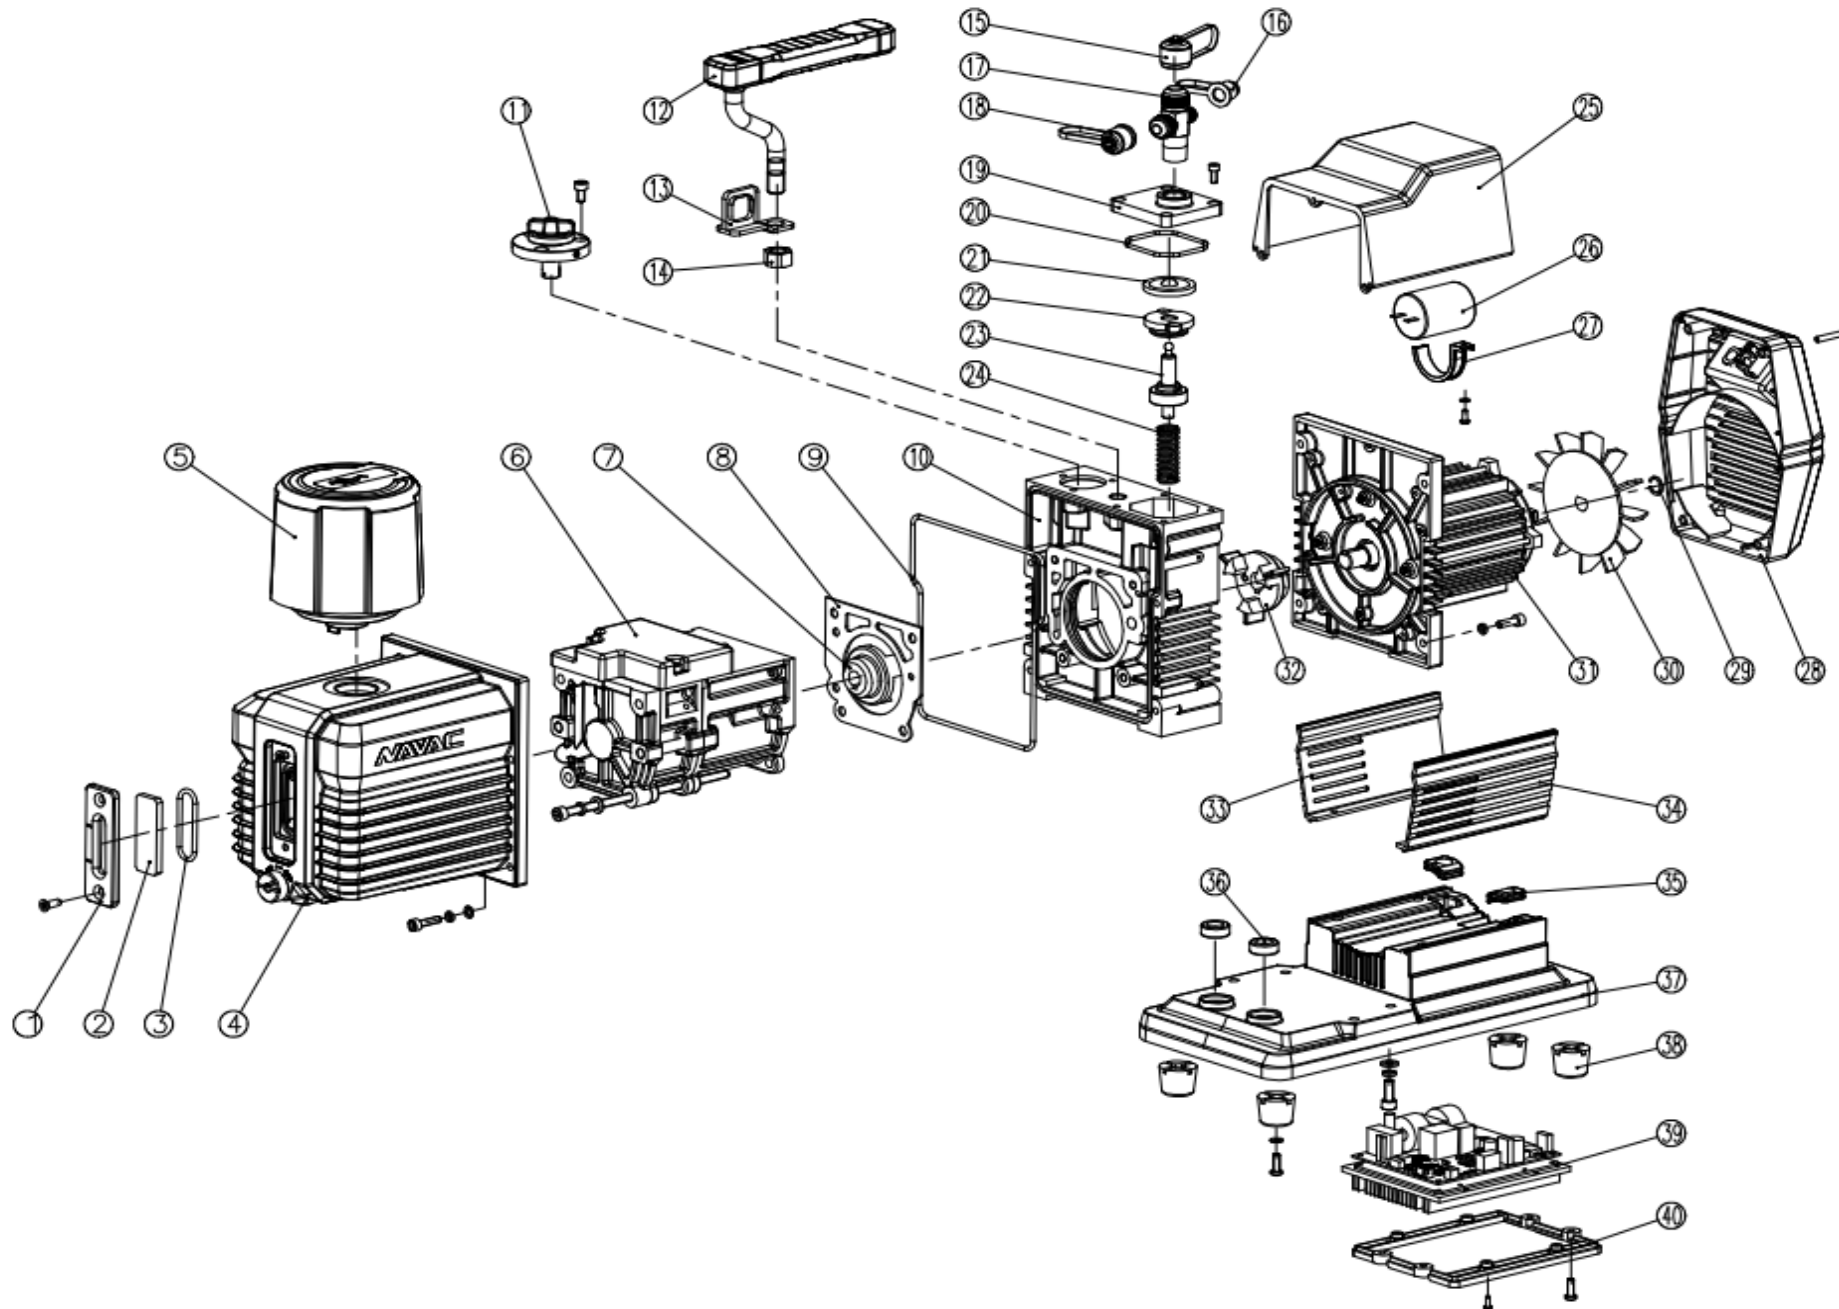

# NP12DM Parts Diagram

Ref No.	Part No.	Part Name
1	P012001	Oil Lens Cover
2	P012002	Oil Lens
3	P012003	O-ring of Oil Lens
4	P012004	Oil Sump
5	NF43	Exhaust Filter
6	P012006	Pump Assy
7	P012007	Coupling
8	P012008	Gasket
9	P012009	O-ring of Oil Housing
10	P012010	Trestle
11	P012011	Gas Ballast Assy
12	P012012	Handle
13	P012013	Hook
14	P012014	Nut
15	P012015	1/2" Cap
16	P012016	1/4" Cap
17	P012017	Inlet Port
18	P012018	3/8" Cap
19	P012019	Base of Inlet Port
20	P012020	O-ring of Inlet Port
21	P012021	Backflow valve plate
22	P012022	Backflow valve cap
23	P012023	Backflow piston Assy
24	P012024	Backflow spring
25	P012025	Top Cover
26	P012026	Capacitor
27	P012027	Capacitor hook
28	P012028	Rear Cover Assy
29	P012029	Elastic Collar
30	P012030	Fan
31	P012031	DC Motor Assy
32	P012032	Coupling
33	P012033	Side Guard I
34	P012034	Side Guard II
35	P012035	Sheath
36	P012036	Rubber Gasket
37	P012037	Base Plate
38	P012038	Rubber Feet
39	P012039	Controller Assy
40	P012040	Cover Plate
Not Shown	NKR-12D	Pump Rebuild Kit