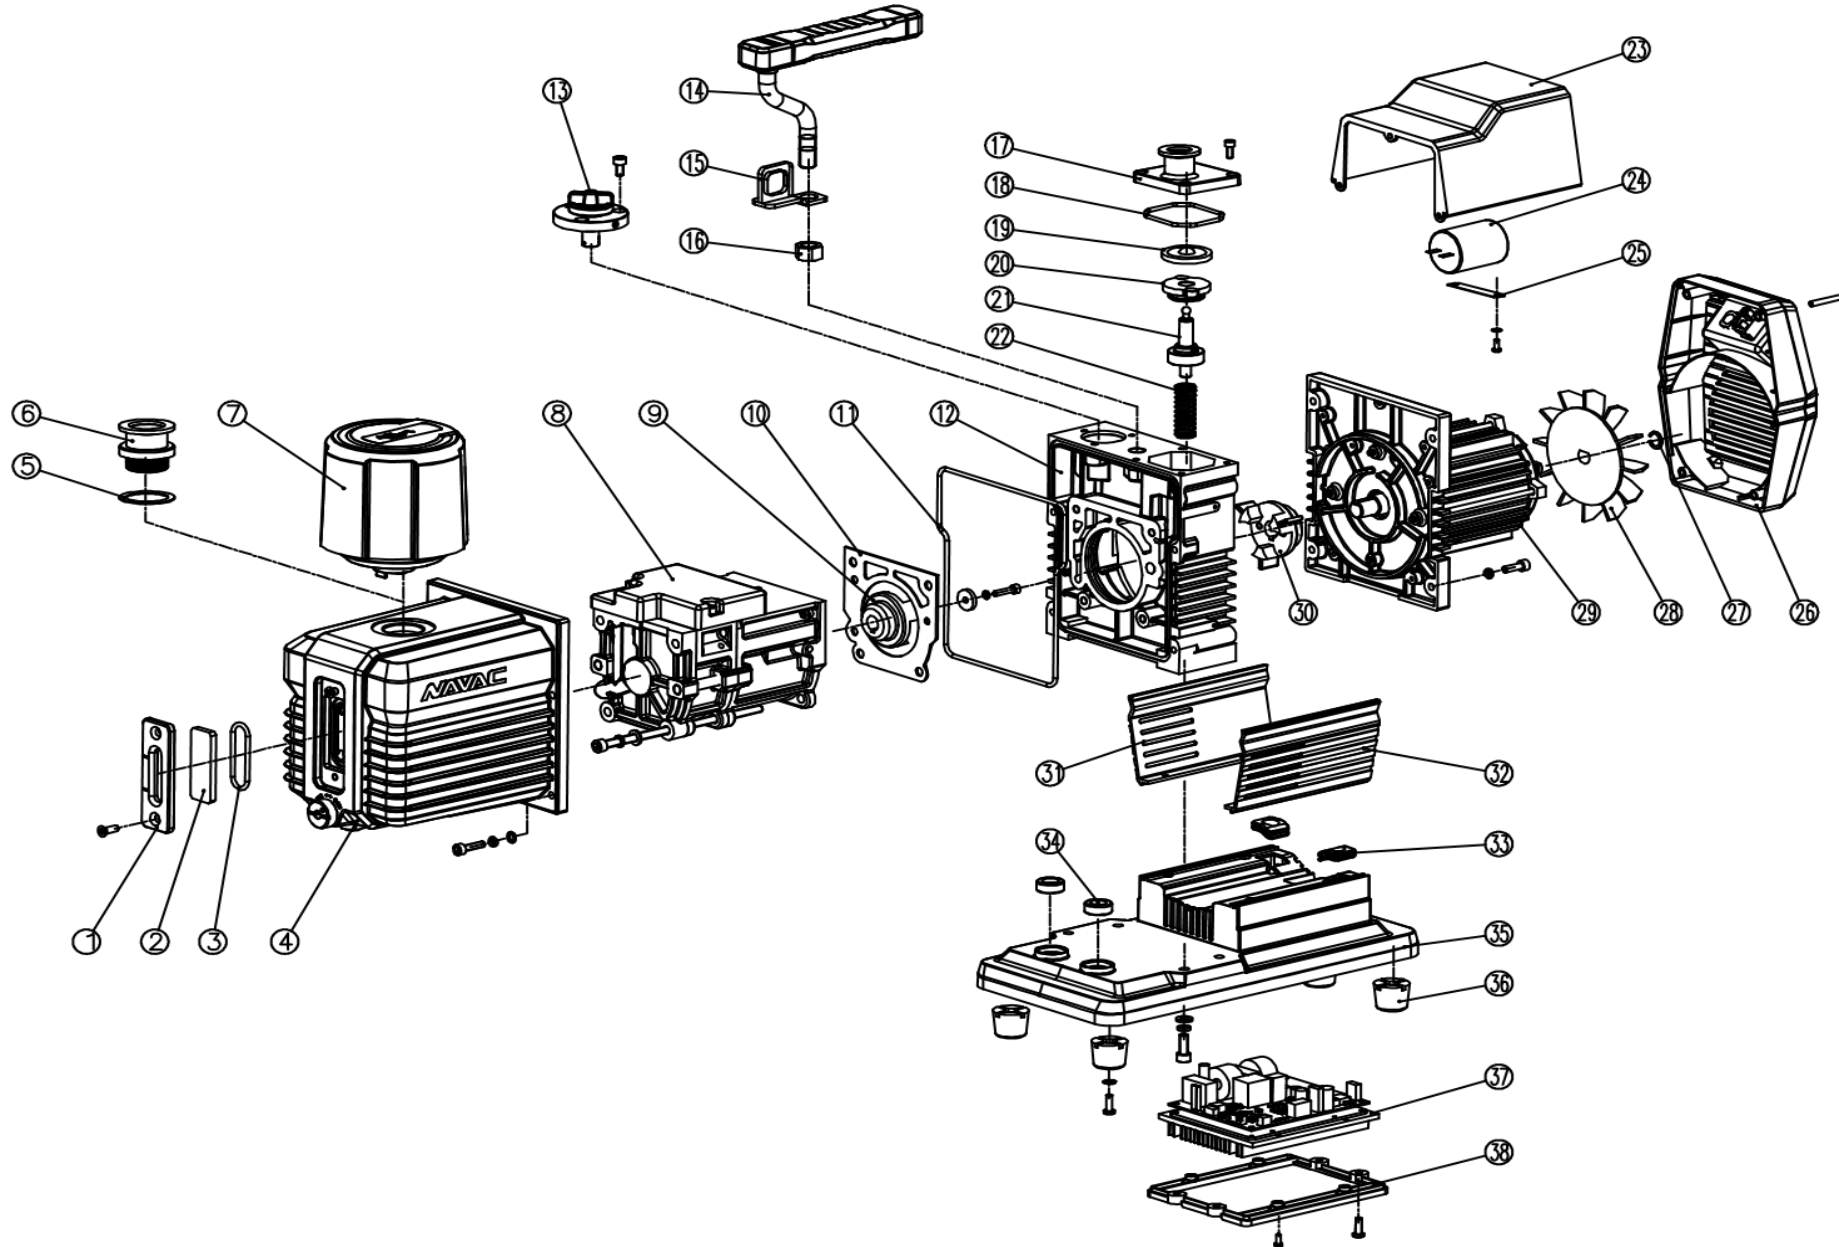

NP12DA1 Parts Diagram

REF No	Part No.	Description
1	P012001	Oil Lens Cover
2	P012002	Oil Lens
3	P012003	O-ring of Oil Lens
4	P012004	Oil Housing
5	P012041	Outlet Gasket
6	P012042	Outlet KF25
7	NF43	Exhaust Filter and Noise Reducer
8	P012006	Pump Body
9	P012007	Coupling
10	P012008	Gasket
11	P012009	O-ring of Oil Housing
12	P012010	Trestle
13	P012011	Gas Ballast Assy
14	P012012	Handle
15	P012013	Hook
16	P012014	Nut
17	P012043	Inlet KF25
18	P012020	O-ring of Inlet Port
19	P012021	Anti suckback valve plate
20	P012022	Anti suckback valve cap
21	P012023	Anti suckback piston assy
22	P012024	Anti suckback spring
23	P012025	Top Cover
24	P012026	Capacitor
25	P012027	Capacitor hook
26	P012028	Rear Cover Assy
27	P012029	Elastic Collar
28	P012030	Fan
29	P012031	DC Motor Assy
30	P012032	Coupling
31	P012033	Guard Board I
32	P012034	Guard Board II
33	P012035	Sheath
34	P012036	Rubber Gasket
35	P012037	Base Plate
36	P012038	Rubber Feet
37	P012039	Controller Assy
38	P012040	Cover Plate
Not Shown	NPS225	KF25 Clamp & O-Ring