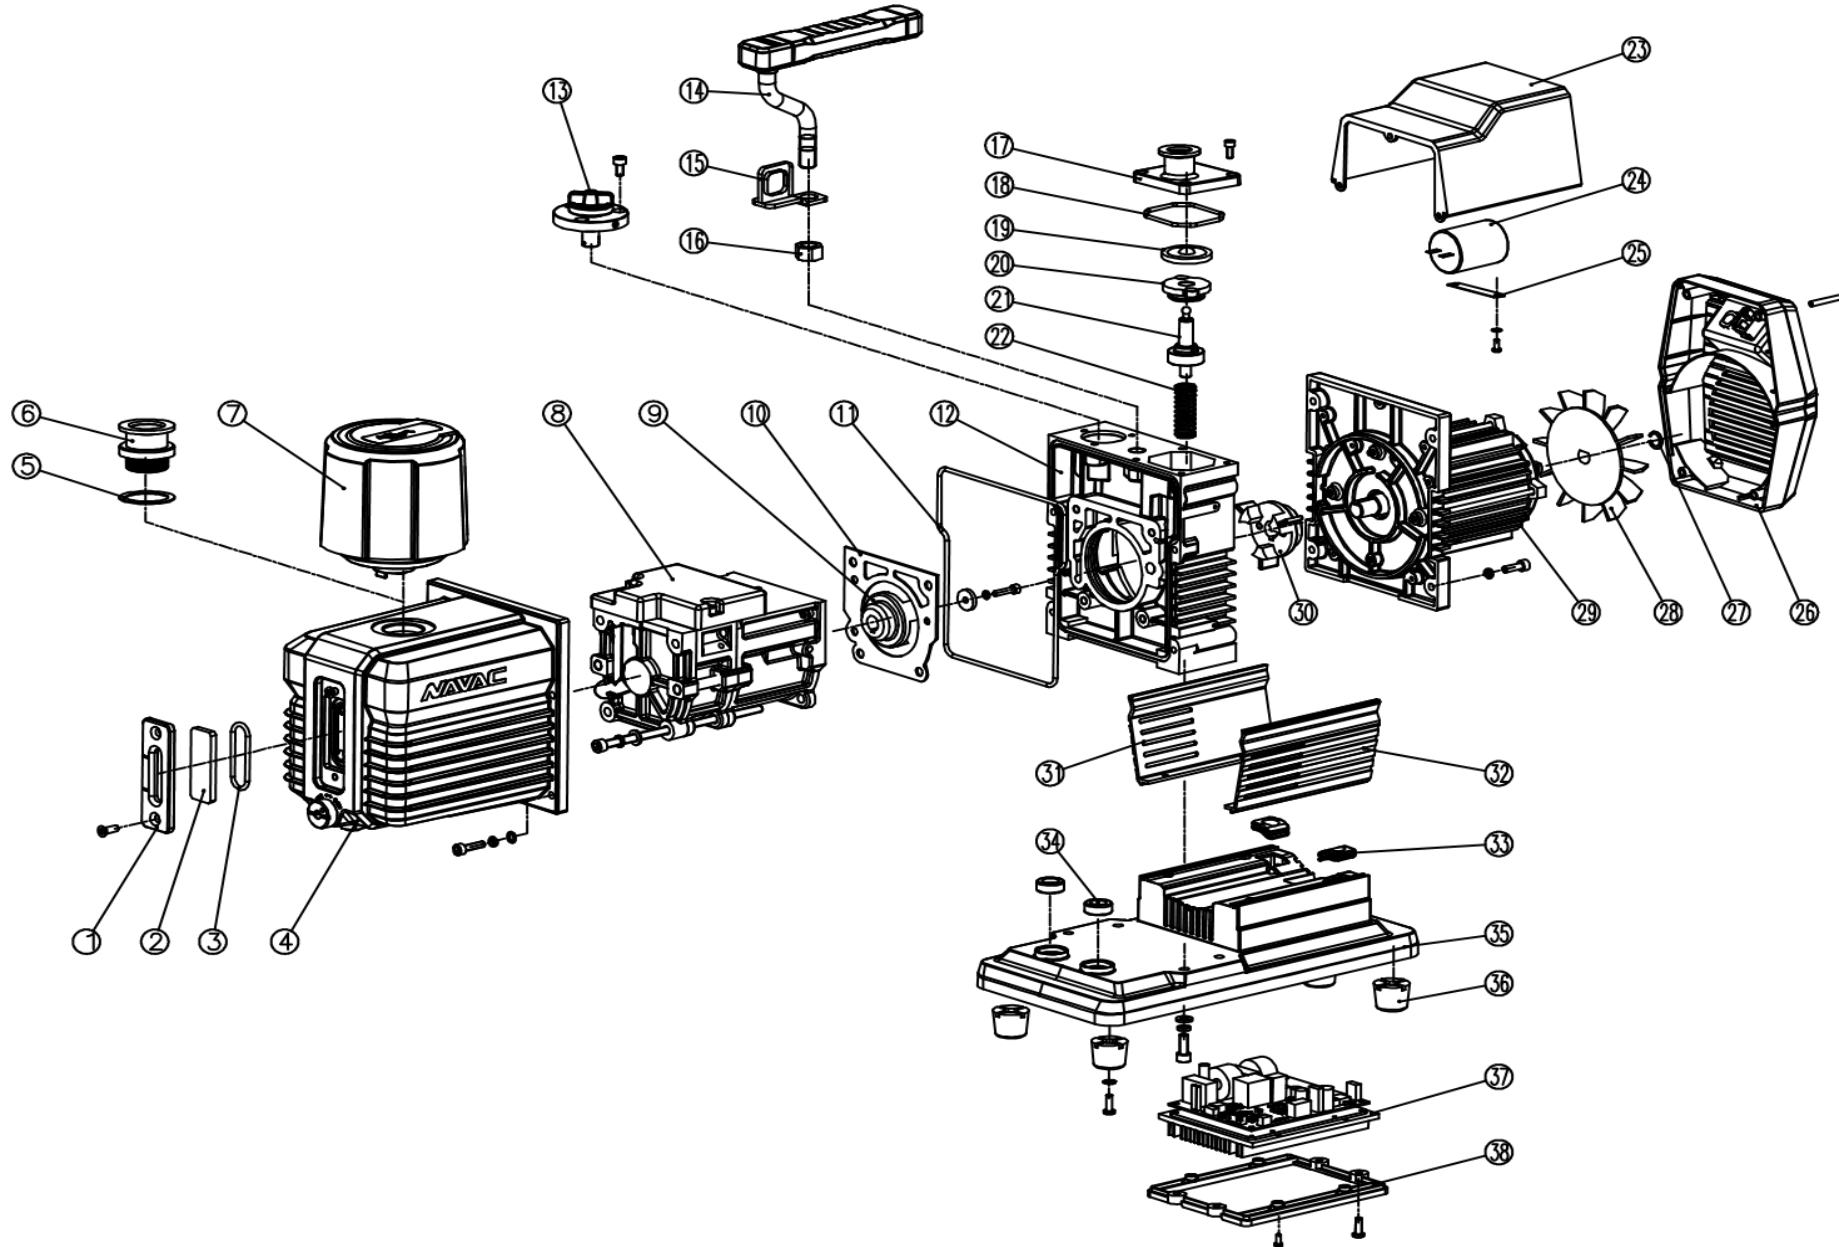

NP12DA1 Parts Diagram

REF No	Part No.	Description
1	P012001	Oil Lens Cover
2	P012002	Oil Lens
3	P012003	O-ring of Oil Lens
4	P012004	Oil Housing
5	P012041	Outlet Gasket
6	P012042	Outlet KF25
7	P012005	Exhaust Filter and Noise Reducer
8	P012006	Pump Body
9	P012007	Coupling
10	P012008	Gasket
11	P012009	O-ring of Oil Housing
12	P012010	Trestle
13	P012011	Gas Ballast Assy
14	P012012	Handle
15	P012013	Hook
16	P012014	Nut
17	P012043	Inlet KF25
18	P012020	O-ring of Inlet Port
19	P012021	Anti suckback valve plate
20	P012022	Anti suckback valve cap
21	P012023	Anti suckback piston assy
22	P012024	Anti suckback spring
23	P012025	Top Cover
24	P012026	Capacitor
25	P012027	Capacitor hook
26	P012028	Rear Cover Assy
27	P012029	Elastic Collar
28	P012030	Fan
29	P012031	DC Motor Assy
30	P012032	Coupling
31	P012033	Guard Board I
32	P012034	Guard Board II
33	P012035	Sheath
34	P012036	Rubber Gasket
35	P012037	Base Plate
36	P012038	Rubber Feet
37	P012039	Controller Assy
38	P012040	Cover Plate
Not Shown	NPS225	KF25 Clamp & O-Ring