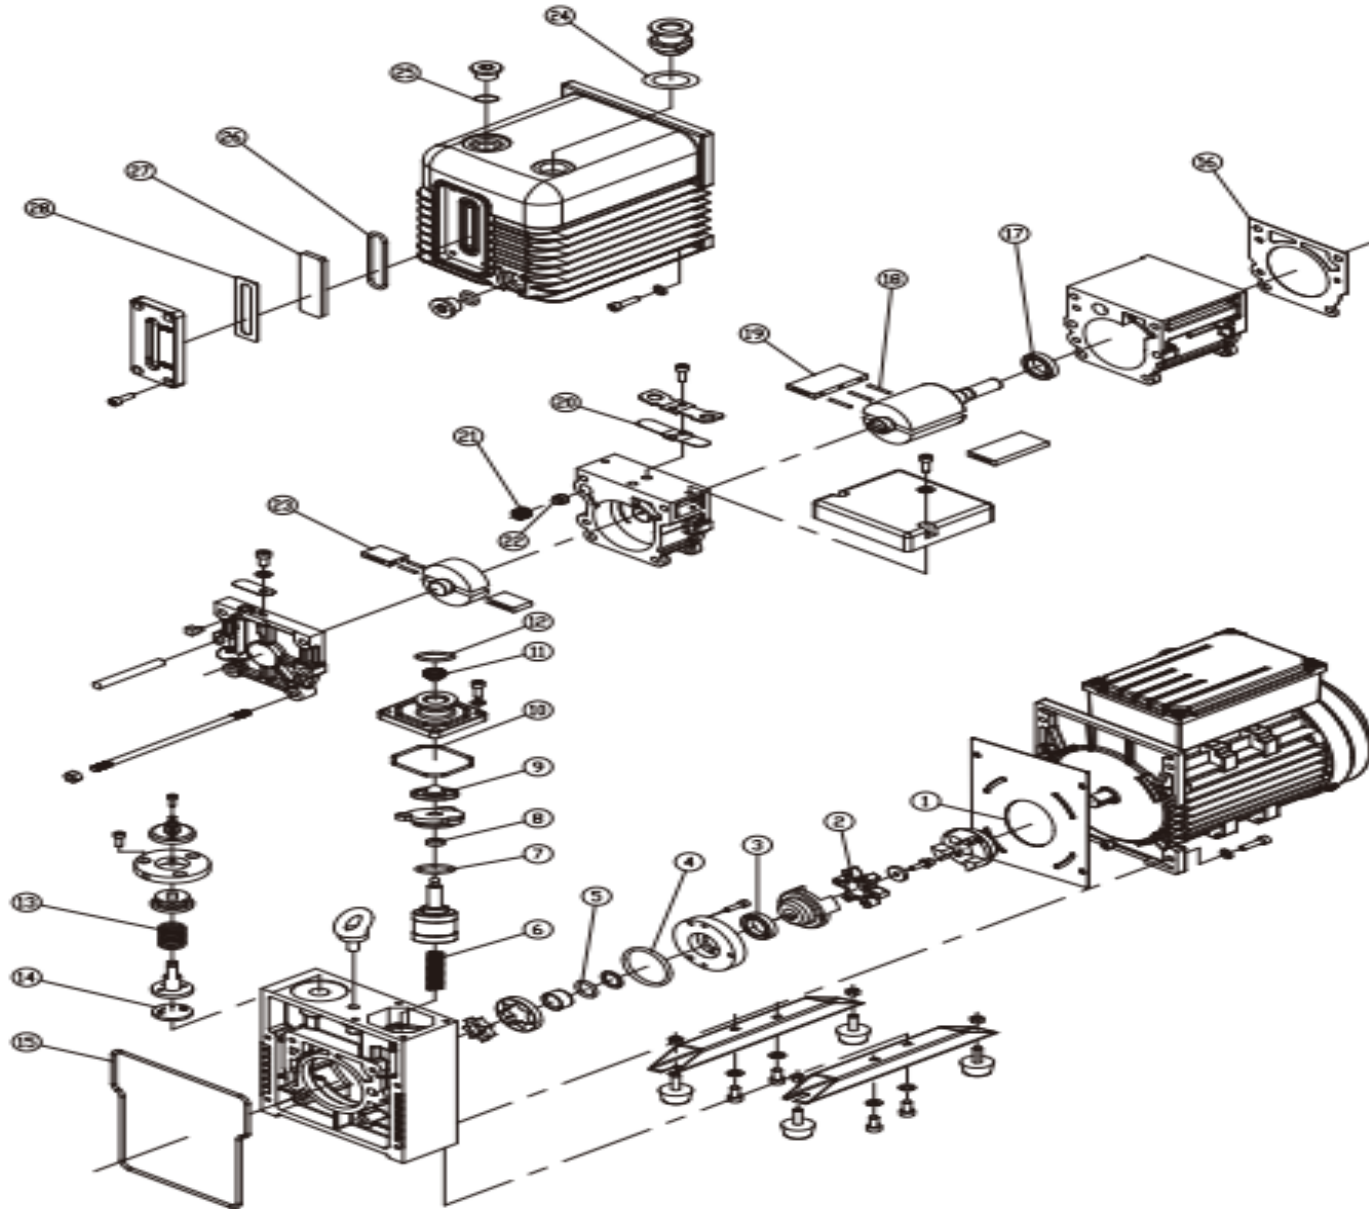

# NRD16T Parts Diagram

Ref No.	Part No.	Description
1	320220101	Motor paper washer
2	320050101	Coupling element
3	300281601	Seal
4	300310072	O-ring
5	300310137	O-ring
6	320110205	Spring
7	300310074	O-ring
8	300280901	Seal
9	320510101	Anti-siphon plate
10	300310073	O-ring
11	320340101	Intake filter
12	300310070	O-ring KF25
13	320110302	Spring
14	320230101	Front gasket
15	300310079	Housing O-ring
16	320210101	Front gasket
17	300280602	Seal
18	320110104	Rotary vane spring
19	320100101	Fore rotary vane
20	320240101	Displacing valve
21	310080301	Spring
22	311150103	Gas ball valve head
23	320100201	Back vane
24	320200101	Exhaust port paper board
25	300310081	O-ring
26	320160101	Oil sight O-ring
27	320170101	Oil sight
28	320190101	Sight glass washer
Not Shown	310493501	Start Capacitor
Not Shown	310492801	Run Capacitor
Not Shown	320450201	Back Cover
Not Shown	NSK16	Pump Rebuild Kit