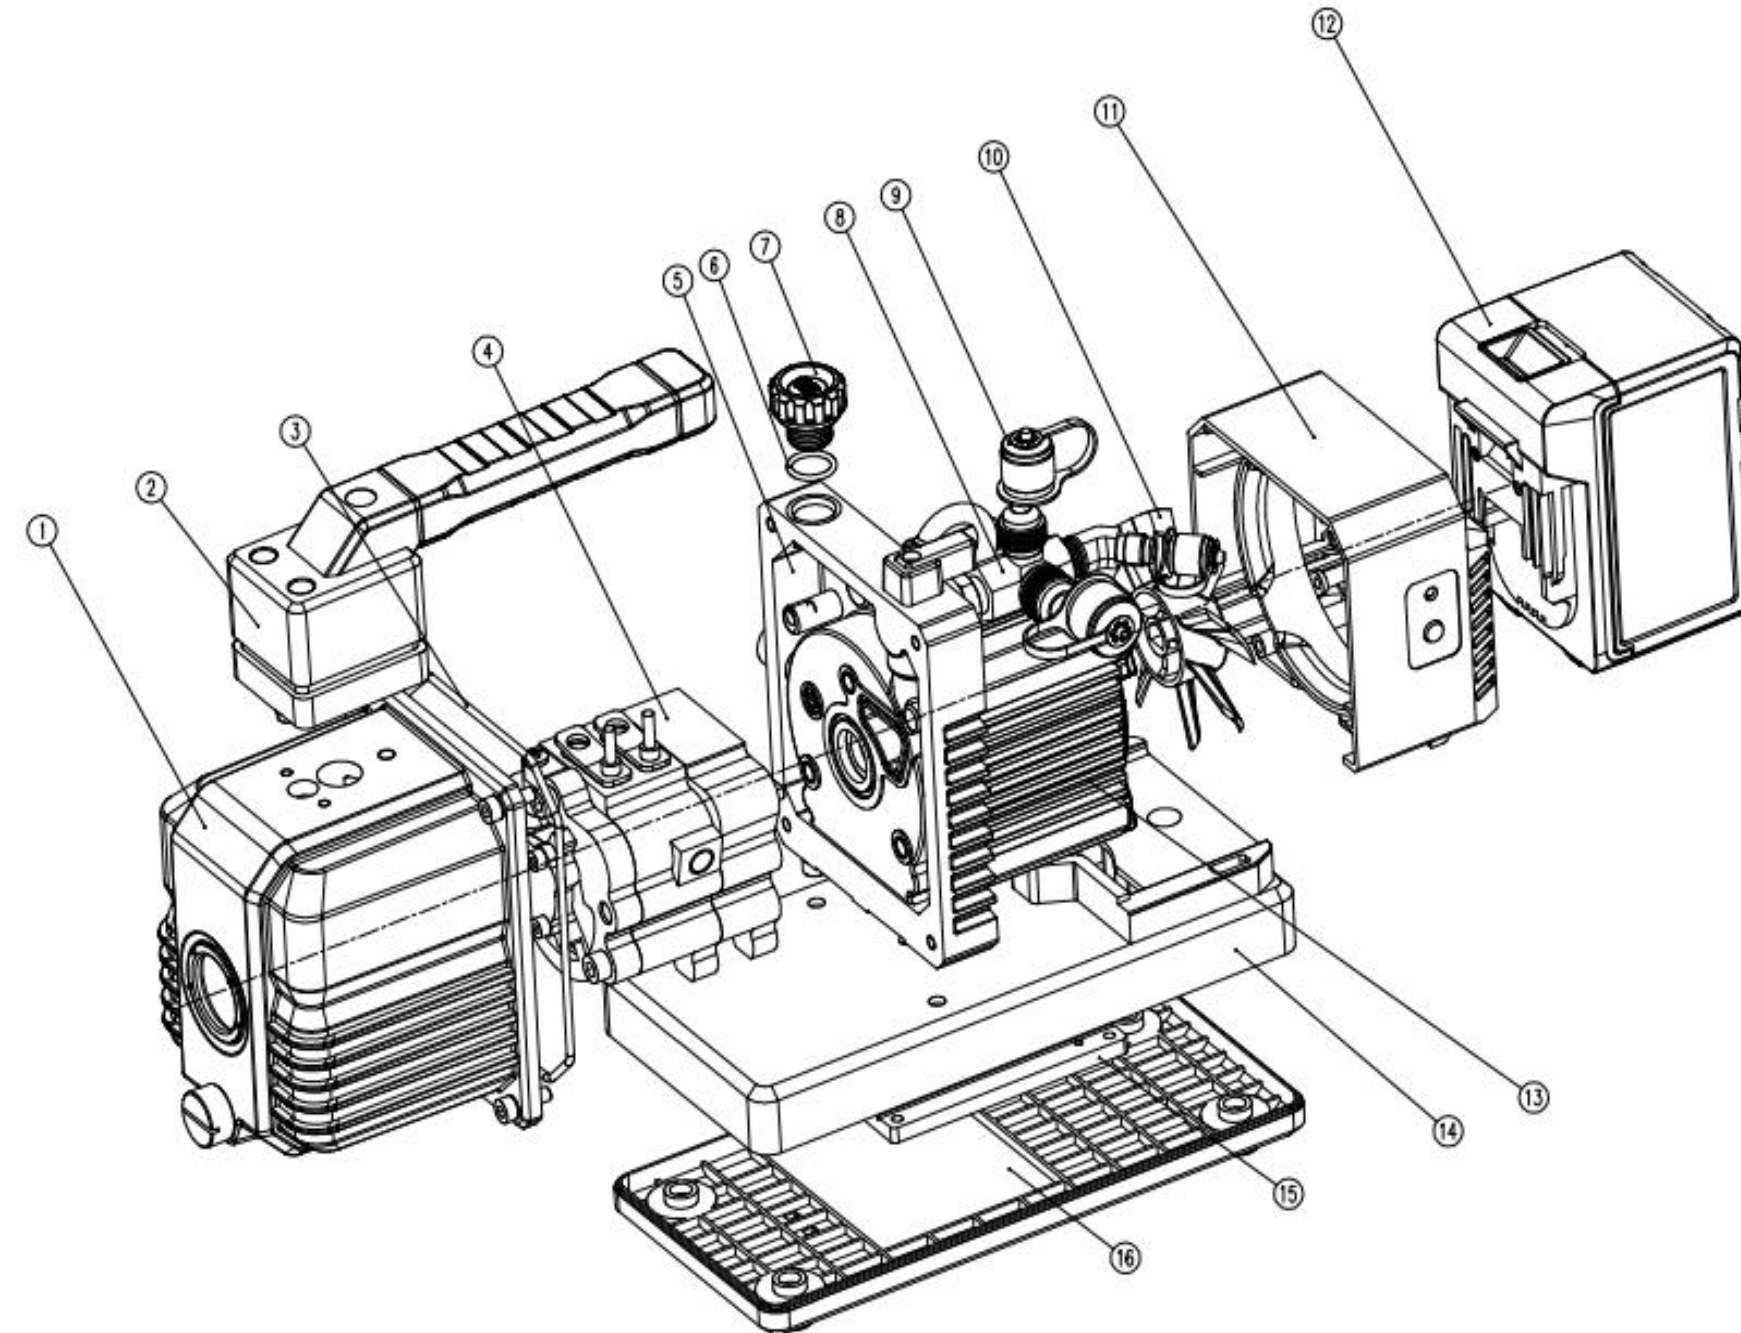

NP4DLM Parts Diagram

Ref No.	Part No.	Description
1	P04001	Oil Sump
2	P04002	Handle Assy
3	P04003	O-ring (Oil Sump)
4	P04004	Pump Cylinder Assy
5	P04005	Trestle
6	P04006	O-ring
7	P04007	Oil Fill Cap
8	P04008	Inlet Port
9	P04009	Inlet Cap Set
10	P04010	Fan Blade
11	P04011	Rear Cover Assy
12	NBP2	Battery Pack
13	P04013	Motor
14	P04014	Base Plate
15	P04015	Controller PCB
16	P04016	Cover Plate
Not Shown	NC2	Charger
Not Shown	NKR-4DL	Pump Rebuild Kit
Not Shown	RC16038	Oil Drain Cap