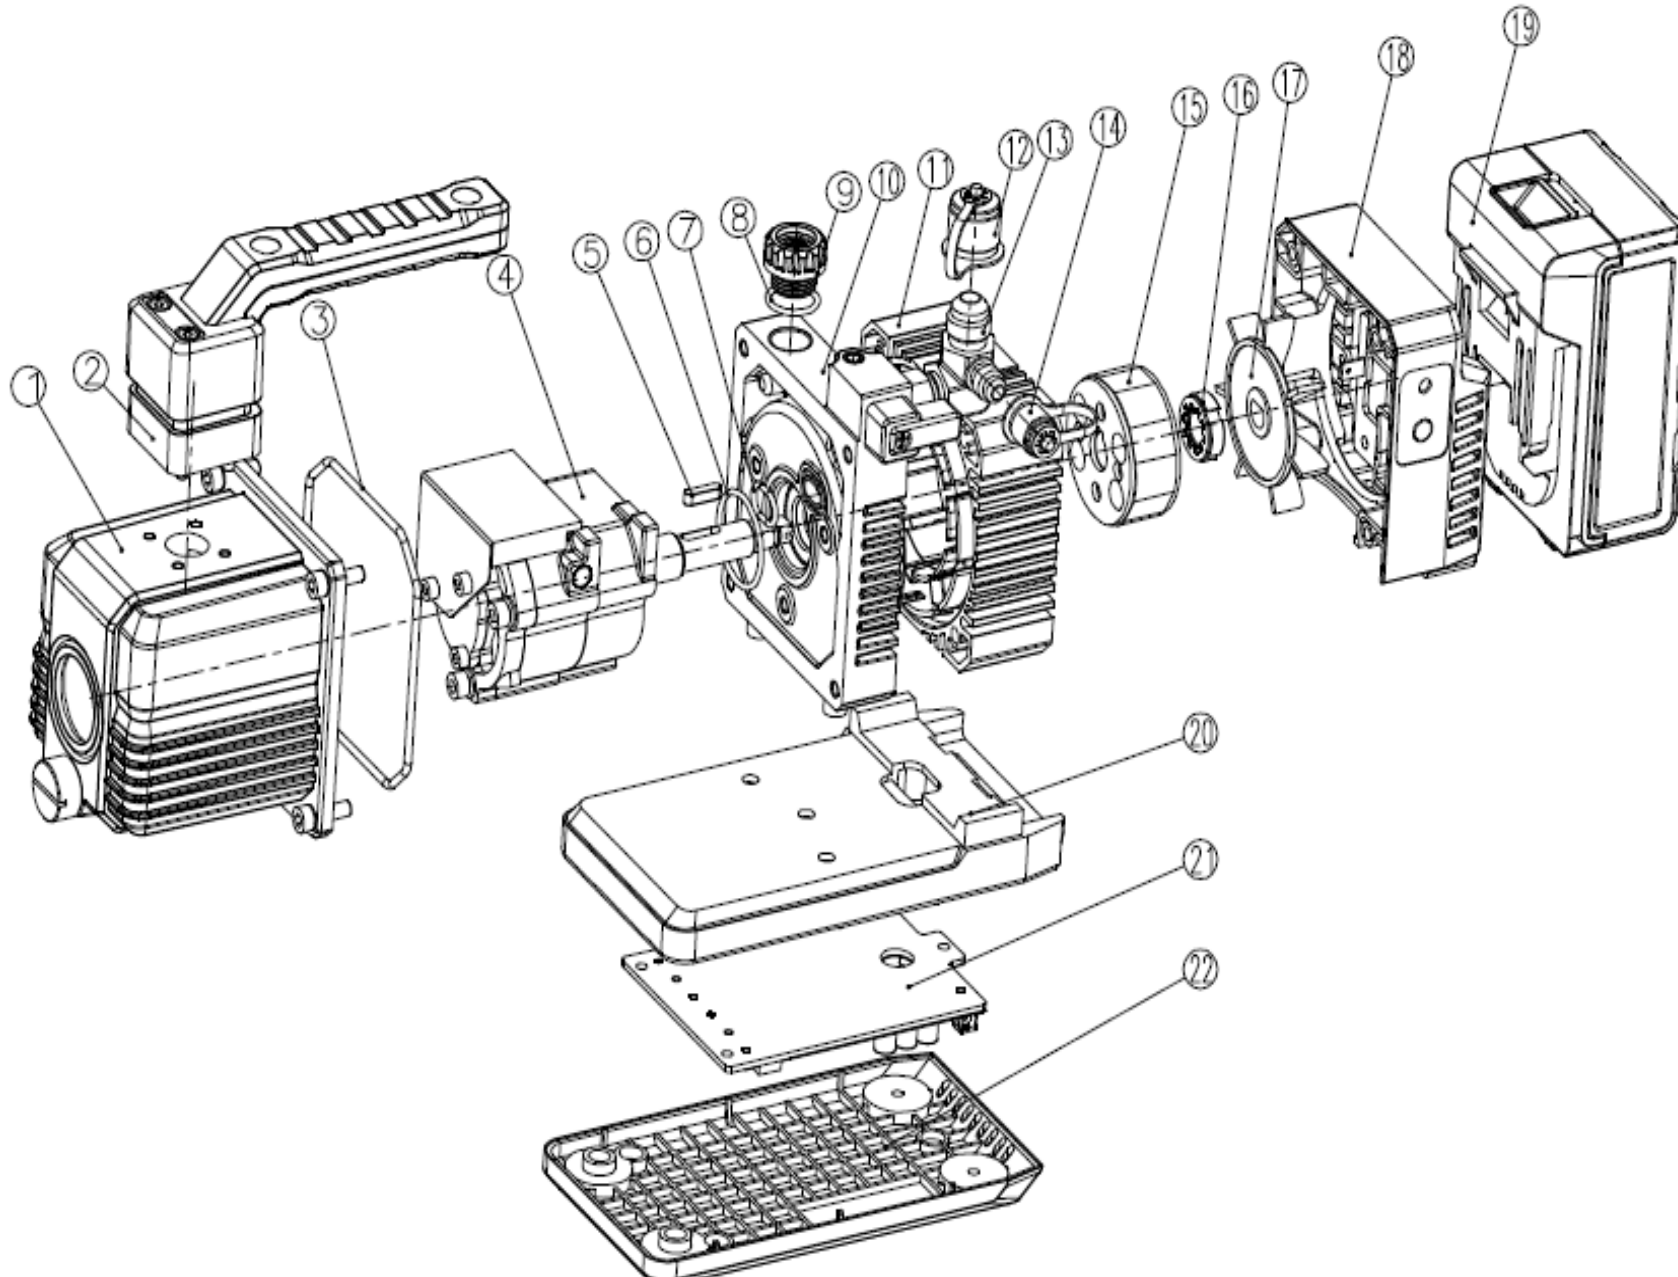

# NP2DLM Parts Diagram

Ref No.	Part No.	Description
1	P02001	Oil Sump
2	P02002	Handle Assy
3	P02003	O-ring (Oil Sump)
4	P02004	Pump Cylinder Assy
5	P02005	Key
6	P02006	O-ring
7	P02007	O-ring
8	P02008	O-ring (Oil Fill Cap)
9	P02009	Oil Fill Cap
10	P02010	Trestle
11	P02011	Stator
12	P02012	3/8" Cap
13	P02013	Inlet Port
14	P02014	1/4" Cap
15	P02015	Rotor
16	P02016	Nut
17	P02017	Fan Blade
18	P02018	Rear Cover Assy
19	NB1/NBP2	5.0Ah/9.0Ah Battery Pack
20	P02020	Base Plate
21	P02021	Controller Assy
22	P02022	Cover Plate
Not Shown	P02023	Carrying Bag
Not Shown	NC1	Charger
Not Shown	NKR-2DL	Pump Rebuild Kit
Not Shown	RC16038	Oil Drain Cap