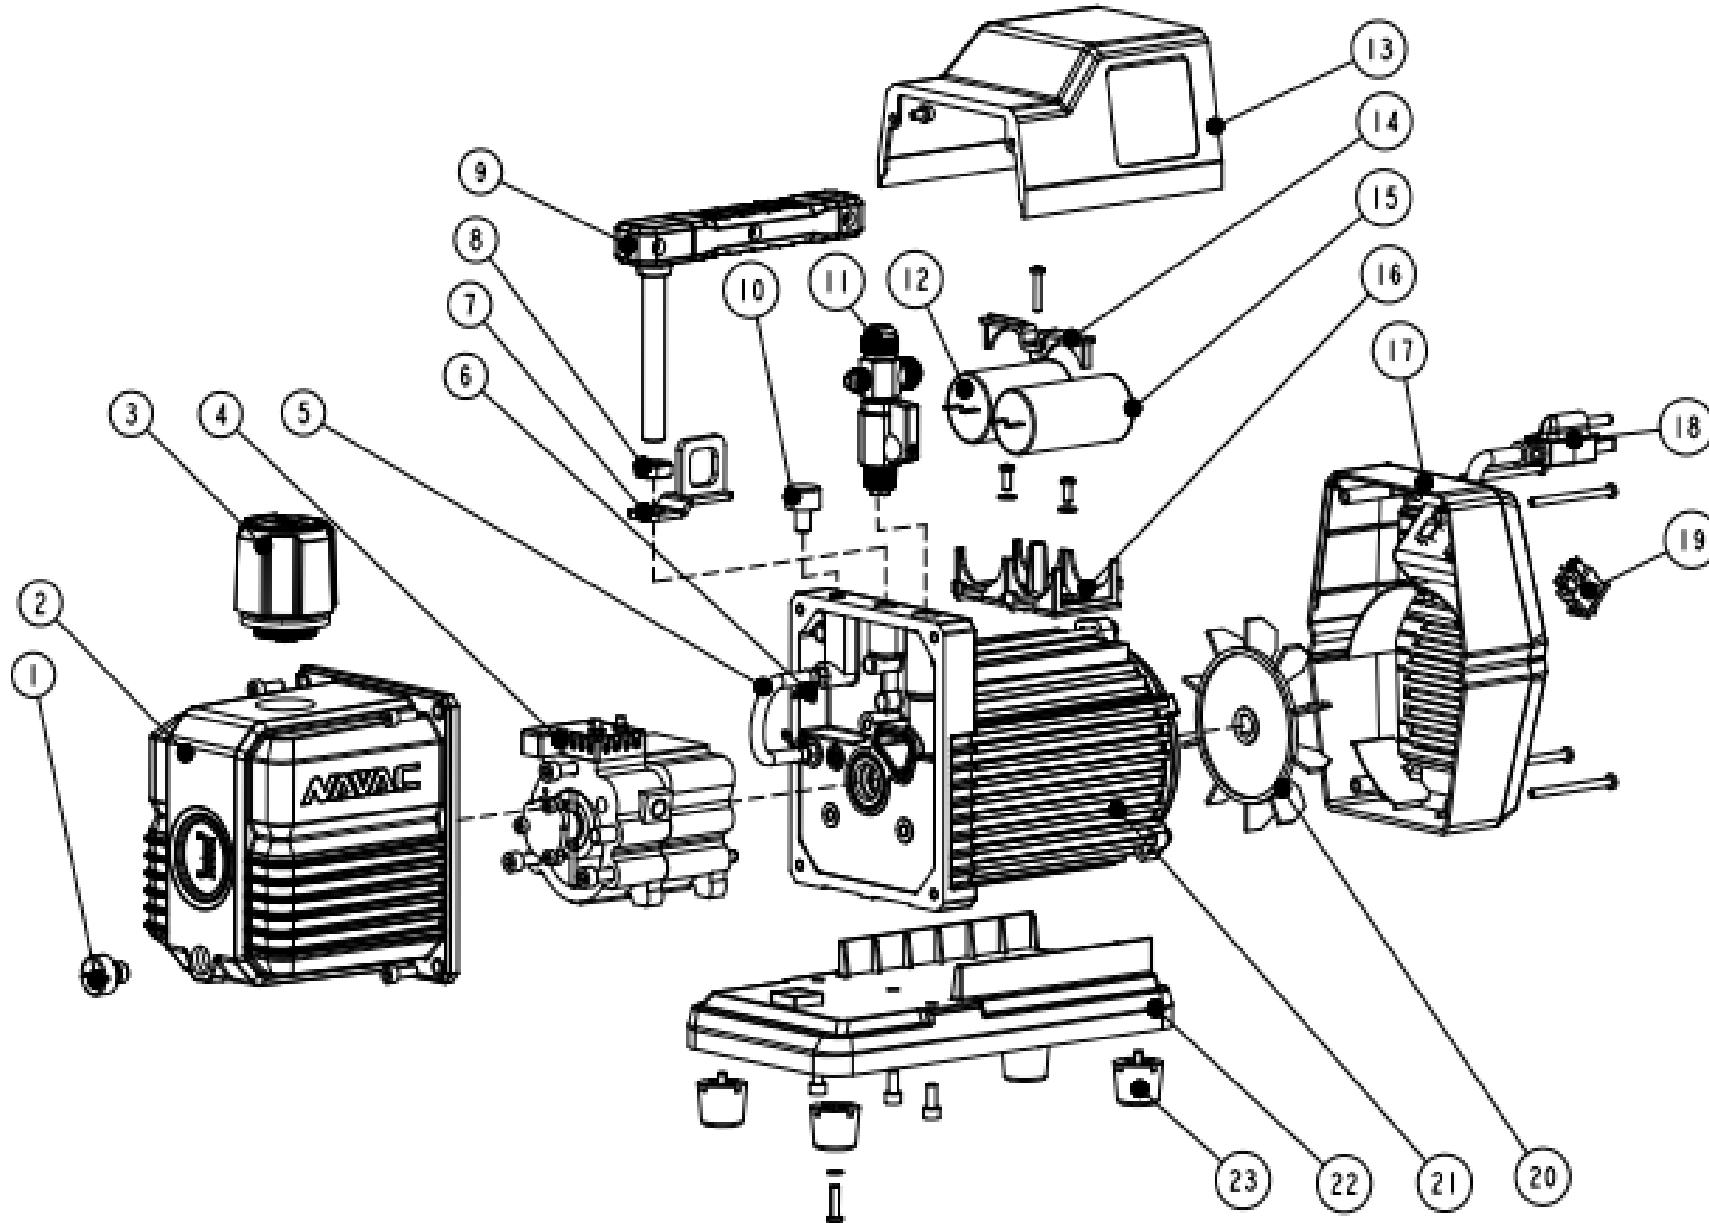

NP7DP Parts Diagram

Ref No.	Part No.	Description
1	P040001	Oil Drain Cap
2	P040002	Oil Sump
3	P040003	Exhaust Filter
4	P070004	Pump Body
5	P040005	Rubber Tube
6	P040006	Jump Ring
7	P040007	Hook
8	P040008	Nut
9	P040009	Handle
10	P040010	Gas Ballast
11	P040011	Inlet Port
12	P070012	Running Capacitor
13	P040013	Top cover
14	P040014	Capacitor Holder (top)
15	P070015	Start Capacitor
16	P040016	Capacitor Holder (bottom)
17	P070017	Rear cover
18	P040018	Power Cord
19	P040019	Switch
20	P040020	Fan Blade
21	P070021	Motor
22	P040022	Plate
23	P040023	Rubber Feet
Not Shown	NKR-7DP	Pump Rebuild Kit