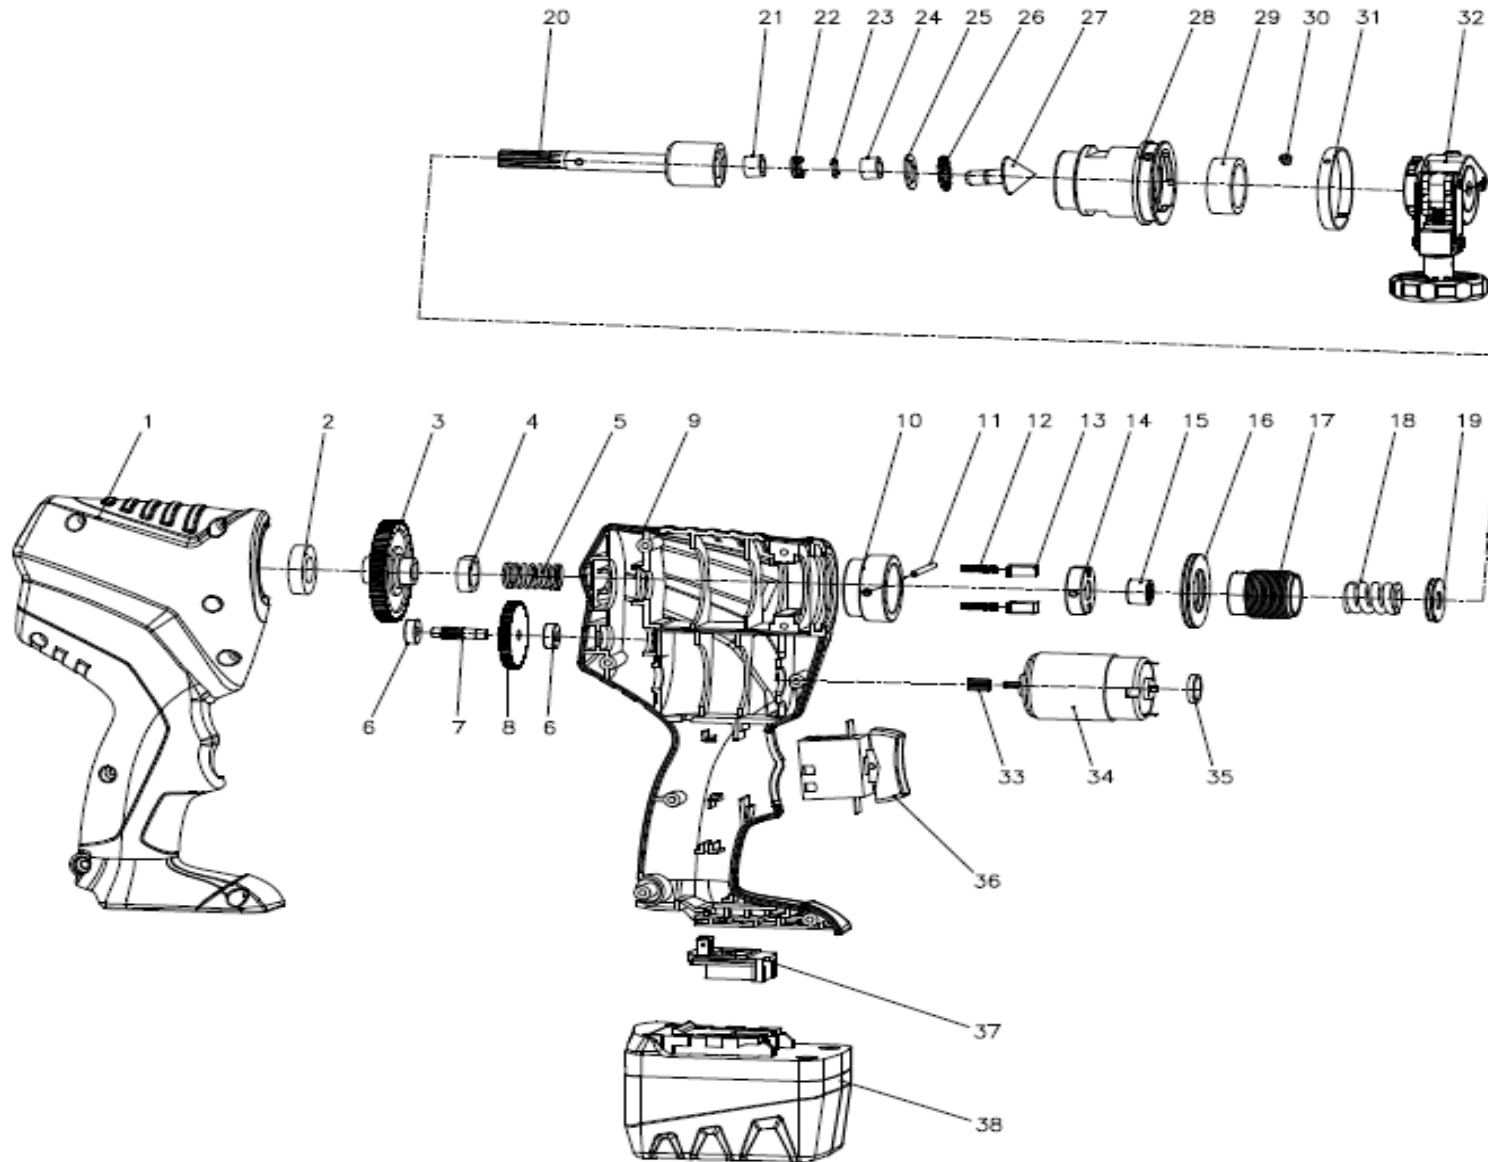

NEF6Li Parts Diagram

Ref #	Part no.	Description
1	EF00001	Right Casing
2	EF00002	Ball Bearing
3	EF00003	Gear
4	EF00004	Oil-retaining Bearing
5	EF00005	Auxiliary Spring
6	EF00006	First order reduction module
9	EF00009	Left Casing
10	EF00010	Expanding Shaft Assembly
25	EF00025	Washer
26	EF00026	Thrust Needle Roller Bearing
27	EF00027	Flare Cone
28	EF00028	Flare Body Assy
30	EF00030	Locating Pin
31	EF00031	Elastic Ring
32	EF00032	Expander body asm
33	EF00033	Motor Assy
36	EF00036	Switch
37	EF00037	Power Supply Connection
38	EF00038	Battery Asm
Not Shown	EF00041	Charger
Not Shown	EF00042-1	1/2" Core
Not Shown	EF00042-2	3/8" Core
Not Shown	EF00042-3	5/16" Core
Not Shown	EF00042-4	5/8" Core
Not Shown	EF00042-5	3/4" Core
Not Shown	EF00042-6	1/4" Core