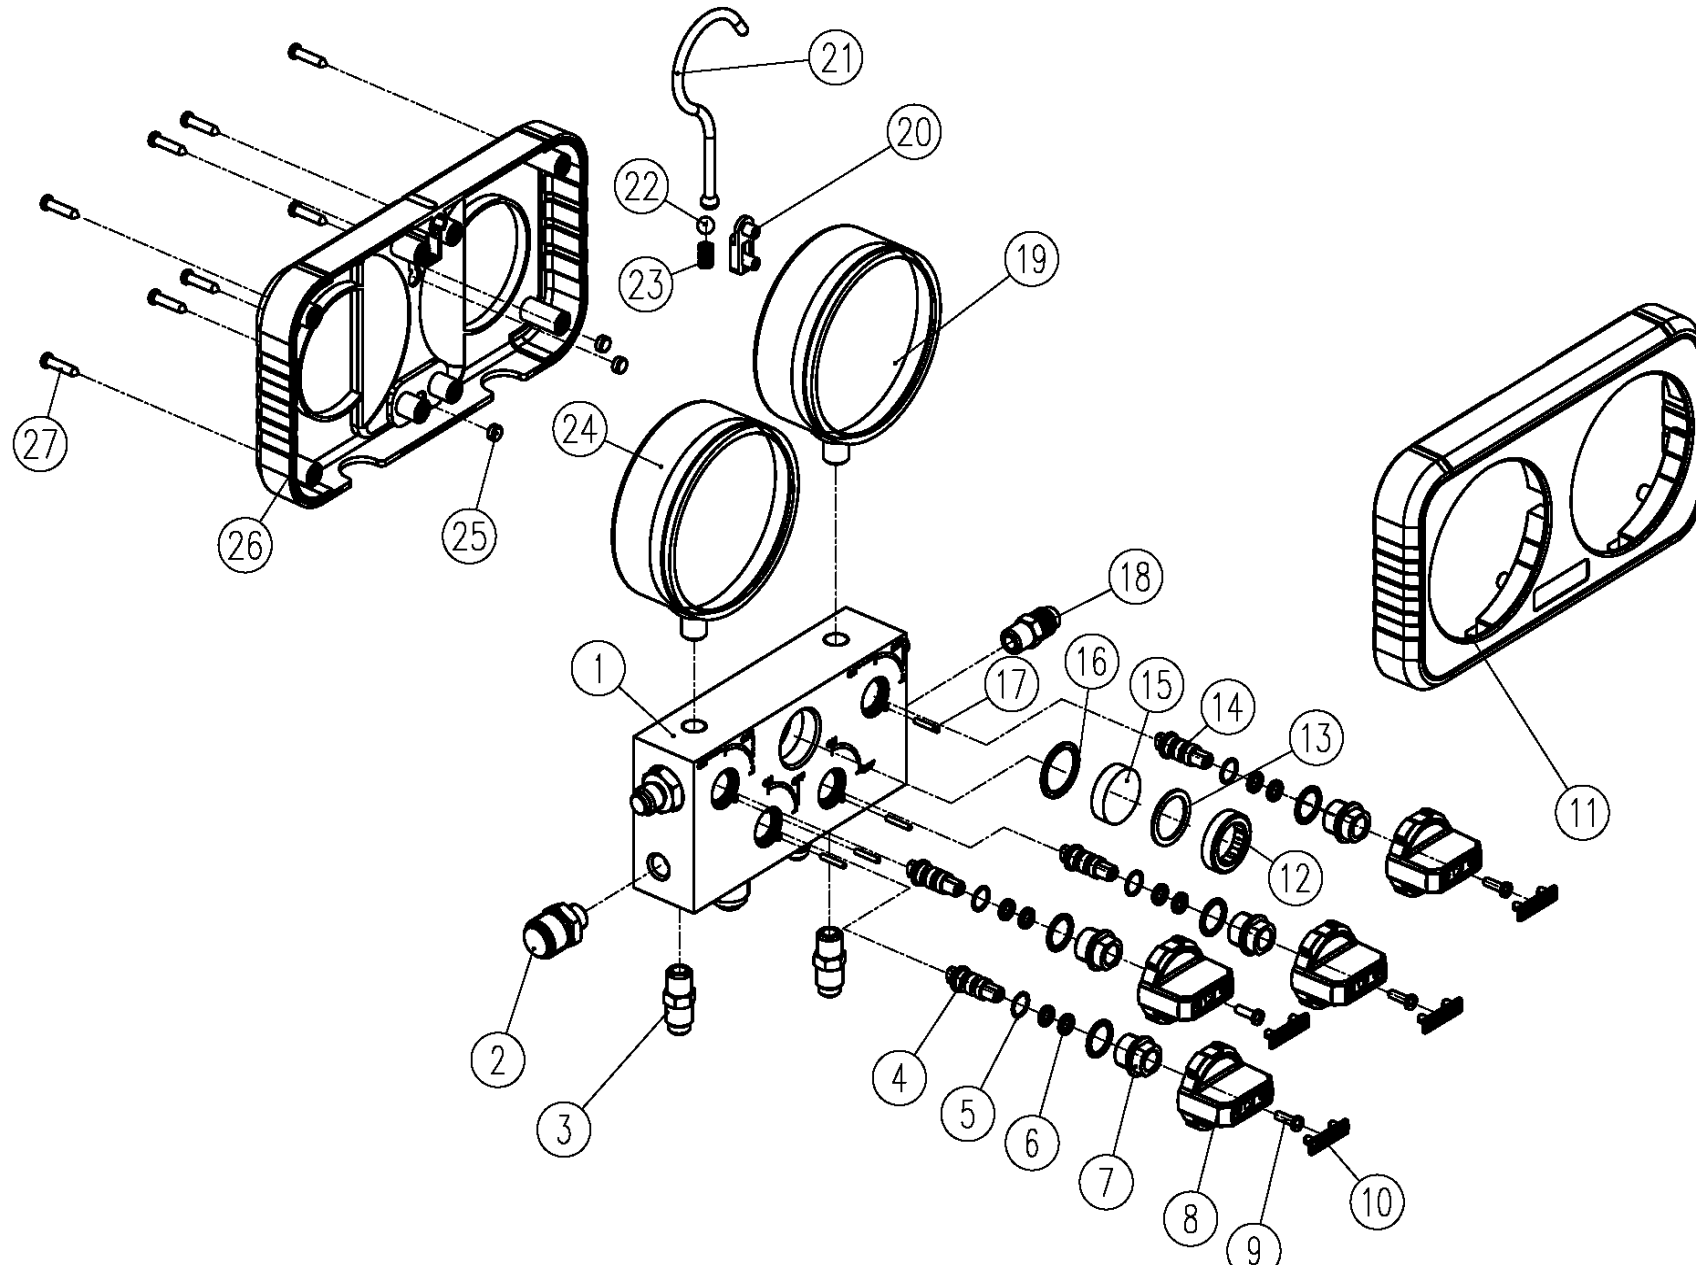

# N4A3H Parts Diagram

Ref No.	Part No.	Description
1	MA04001	Valve Assy
2	MA04002	Connector
3	MA04003	Connector
4	MA04004	Rod
5	MA04005	Gasket
6	MA04006	O-ring
7	MA04007	Rod Seat
8	MA04008	Knob
9	MA04009	Screw
10	MA04010	Cap
11	MA04011	Front Cover
12	MA04012	Nut
13	MA04013	Gasket
14	MA04014	Rod
15	MA04015	Lens
16	MA04016	O-ring
17	MA04017	Pin
18	MA04018	Connector
19	MA04019	HP Gauge
20	MA04020	Fixer
21	MA04021	Hook
22	MA04022	Steel Ball
23	MA04023	Spring
24	MA04024	LP Gauge
25	MA04025	Magnet
26	MA04026	Rear Cover
27	MA04027	Screw