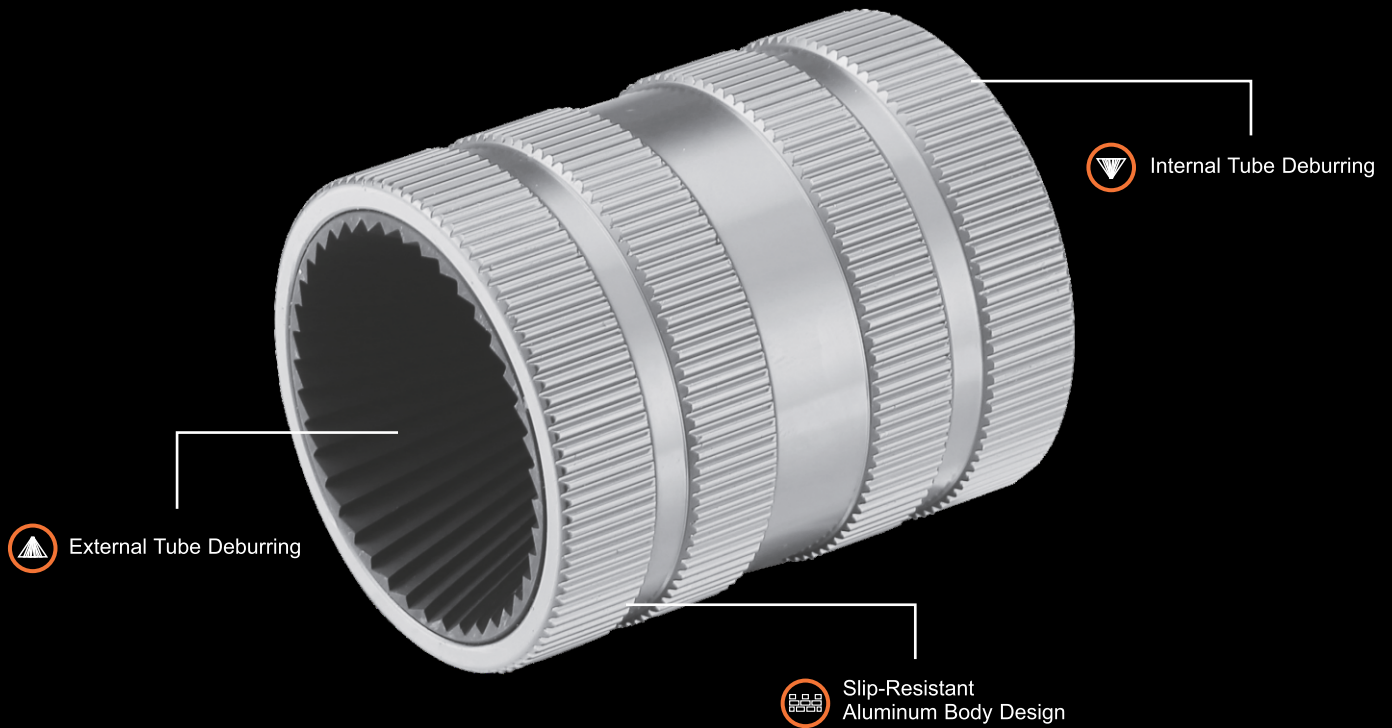

# NTR14

## Easy to Deburr

### Multi-Blade Alloy Steel Internal Surface

- Easy to deburr

### Slip-Resistant Aluminum Body Design

- Light weight

Model	NTR14
Tube OD	1/8" ~ 1-1/2"

**1-YEAR WARRANTY**