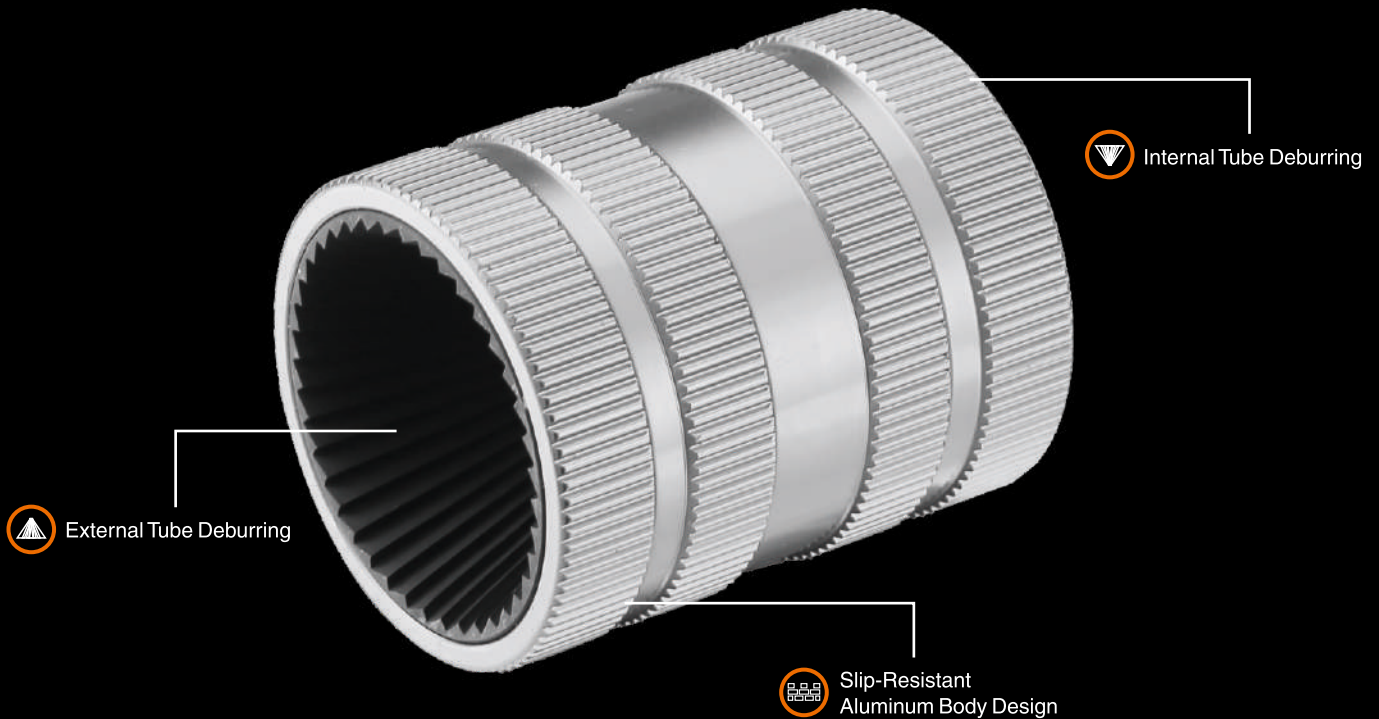

Empowering you to work smarter

NTR14

Internal & External Reamer

Fast, Easy and Clean

Multi-Blade Alloy Steel Internal Surface

- Easy to clean internal and external tubing surfaces

Slip-Resistant Aluminum Body Design

- Light weight
- Durability

Model	NTR14
Tube OD	1/8" ~ 1-1/2"

1-YEAR WARRANTY